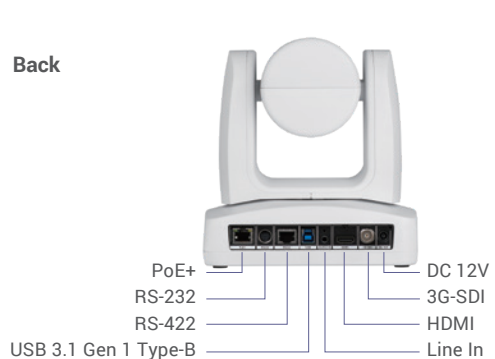

* Specifications may vary depending on location and are subject to change without notice.

Product Appearance

©2025 AVer Information Inc. All rights reserved.
All brand names and logos are trademarks of their respective companies.

www.aver.com

Learn More

Distributor/Dealer

202502