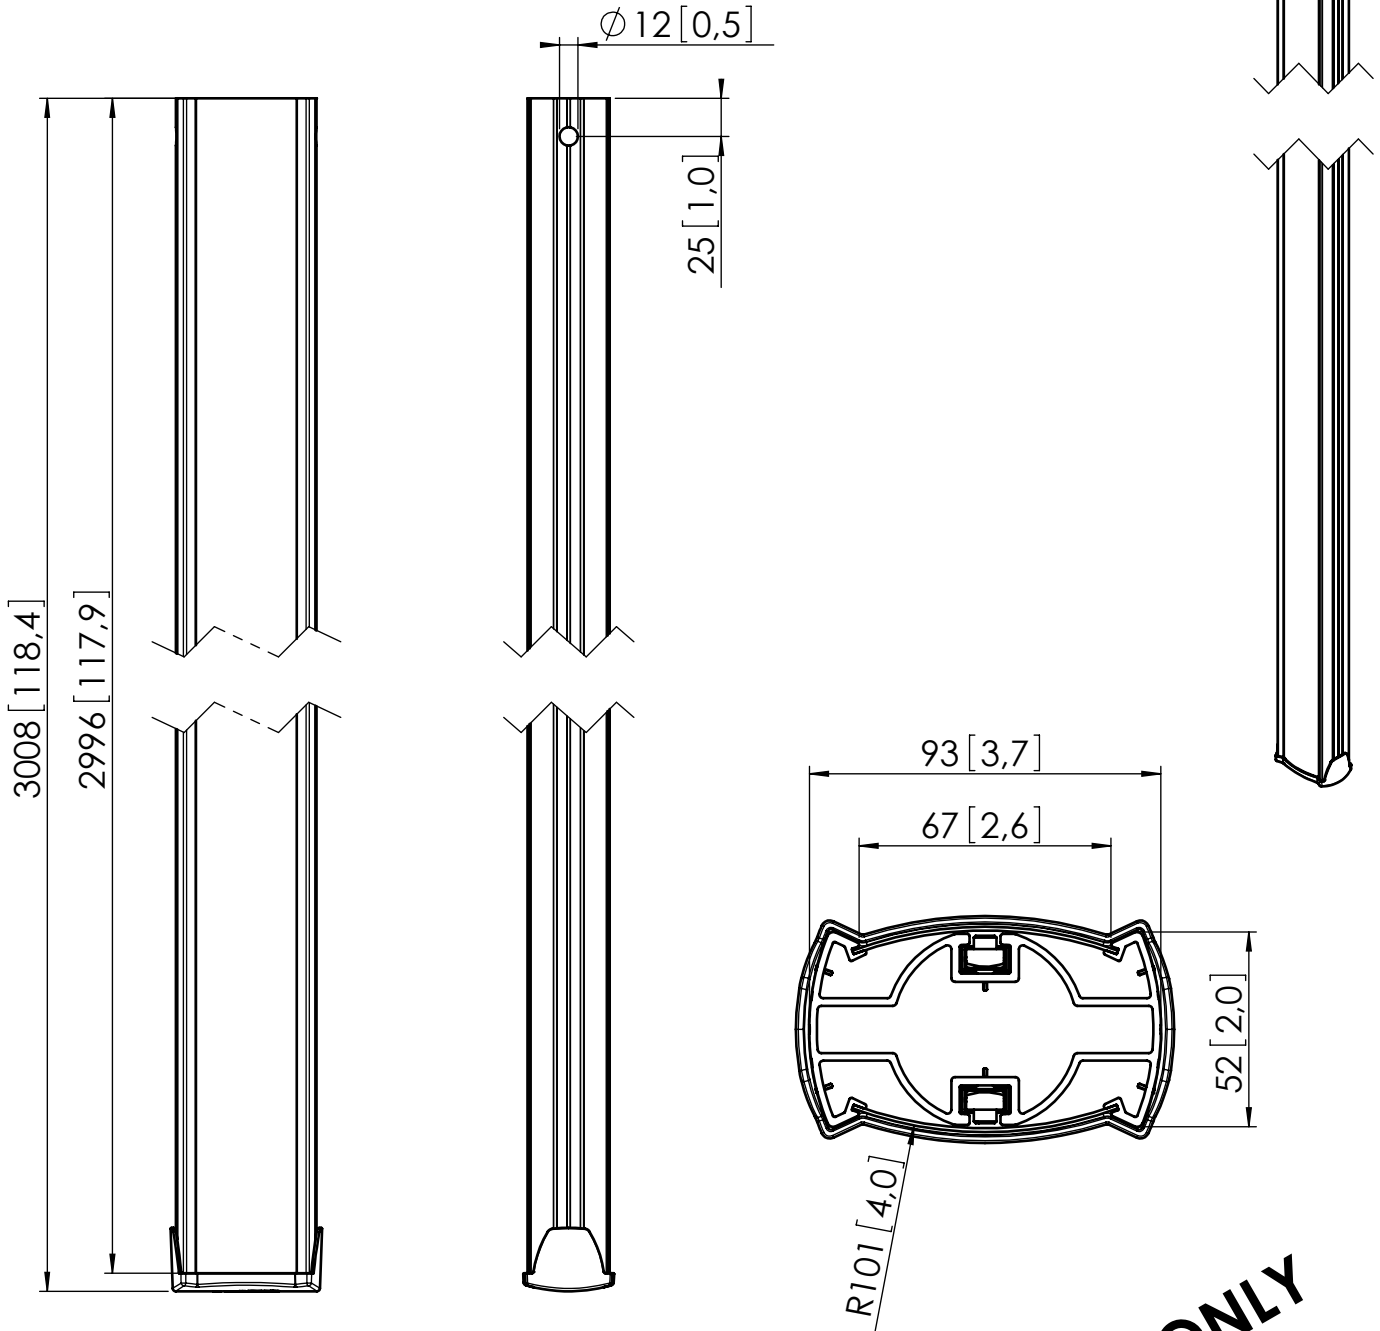

# Product data sheet

Dimensions in mm [inch]

## Assy PUC2530

Maximum weight (2x) 80kg (balanced)  
End stop for safety included.

03.00

Note:

This document and specifications herein are confidential and the exclusive property of Vogel's Products b.v. Neither this design nor any information contained in this drawing may be reproduced or disclosed to others without written consent of Vogel's Products b.v. The design and information will not be reproduced, copied or used either in part or in its entirety, as the basis for the manufacture or sale of items without written permission.