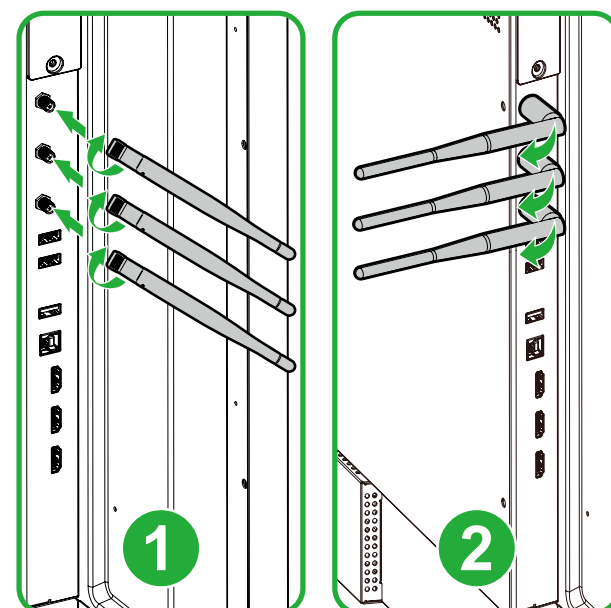

Getting Started

Insert the Wi-Fi antennas onto the connectors, rotate them clockwise, and then turn the antennas inwards.

Plug the power cable into the display and a power source, turn the power switch on, and then press the power button.