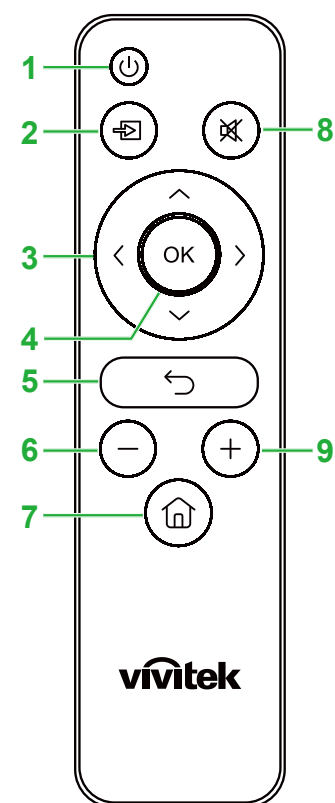

Remote Control