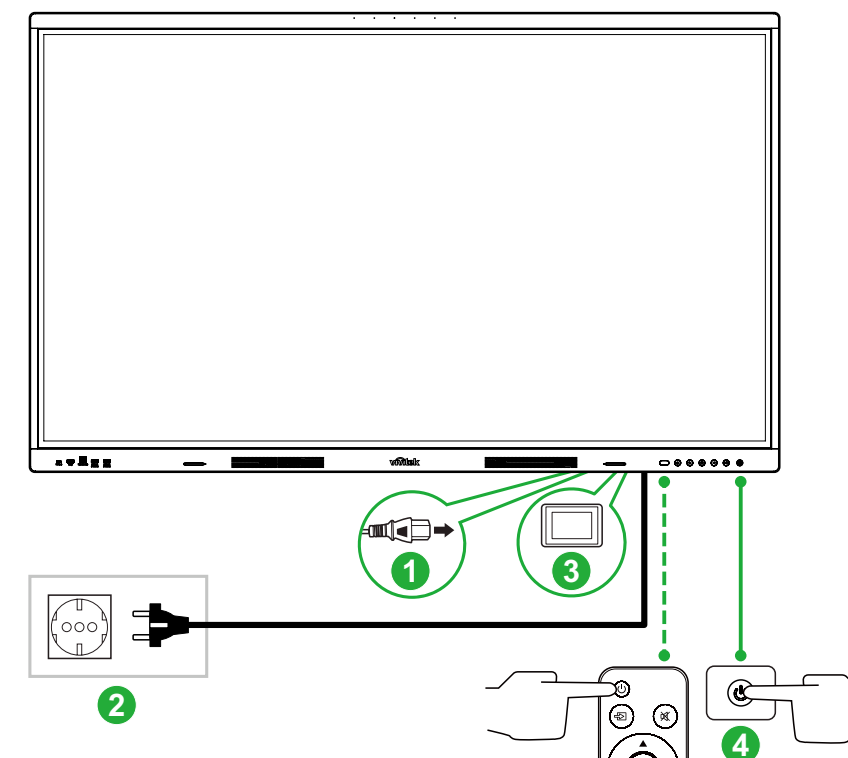

## Ports and Connectors

Left

Bottom

- |                             |                      |                  |
|-----------------------------|----------------------|------------------|
| 1 HDMI In Port 3 (with ARC) | 6 USB 3.0 Ports x 2  | 11 HDMI Out Port |
| 2 HDMI In Port 2            | 7 RS-232 In Port     | 12 LAN Out Port  |
| 3 HDMI In Port 1            | 8 Microphone In Jack | 13 LAN In Port   |
| 4 Touch (USB-B) Port        | 9 Line Out Jack      |                  |
| 5 USB 2.0 Port              | 10 SPDIF Port        |                  |

## Connections

## Remote Control

- |                      |
|----------------------|
| 1 Power              |
| 2 Input Source       |
| 3 Navigation Buttons |
| 4 OK                 |
| 5 Back               |
| 6 Volume Down        |
| 7 Home               |
| 8 Mute               |
| 9 Volume Up          |

## Getting Started

Insert the Wi-Fi antennas onto the connectors, rotate them clockwise, and then turn the antennas inwards.

Plug the power cable into the display and a power source, turn the power switch on, and then press the power button.