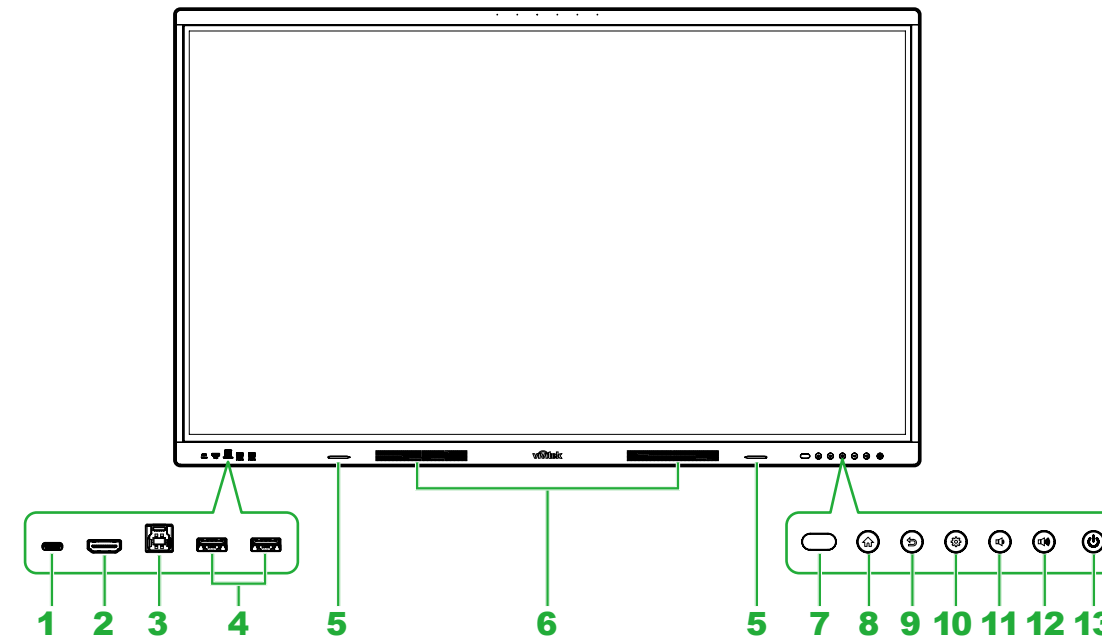

**NovoTouch**  
BK Series

**Package Contents**

**Display Overview (Front)**

- |                           |                                  |                       |
|---------------------------|----------------------------------|-----------------------|
| 1 USB-C Port              | 6 Speakers                       | 11 Volume Down Button |
| 2 HDMI Port               | 7 IR Sensor (for Remote Control) | 12 Volume Up Button   |
| 3 Touch (USB-B) Port      | 8 Home Button                    | 13 Power Button       |
| 4 USB-A 3.0 Ports x 2     | 9 Back Button                    |                       |
| 5 Magnetic Stylus Holders | 10 Settings Button               |                       |

**Display Overview (Rear)**

- |                          |                            |
|--------------------------|----------------------------|
| 1 Handles                | 4 Power Switch             |
| 2 Wall Mount Screw Holes | 5 Wi-Fi Antenna Connectors |
| 3 Power Socket           | 6 80-Pin OPS Slot          |

## Ports and Connectors

Left

Bottom

- |                             |                      |                  |
|-----------------------------|----------------------|------------------|
| 1 HDMI In Port 3 (with ARC) | 6 USB 3.0 Ports x 2  | 11 HDMI Out Port |
| 2 HDMI In Port 2            | 7 RS-232 In Port     | 12 LAN Out Port  |
| 3 HDMI In Port 1            | 8 Microphone In Jack | 13 LAN In Port   |
| 4 Touch (USB-B) Port        | 9 Line Out Jack      |                  |
| 5 USB 2.0 Port              | 10 SPDIF Port        |                  |

## Getting Started

Insert the Wi-Fi antennas onto the connectors, rotate them clockwise, and then turn the antennas inwards.

Plug the power cable into the display and a power source, turn the power switch on, and then press the power button.