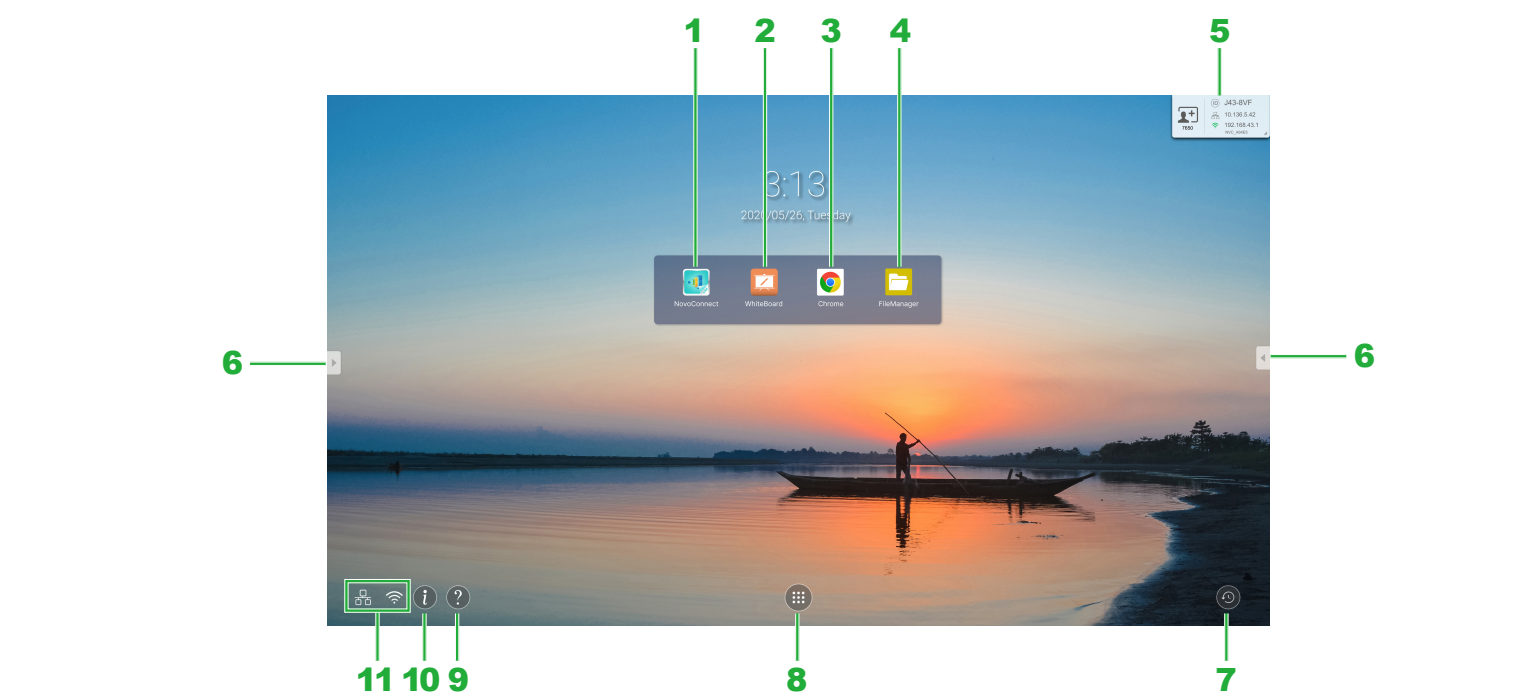

Home Screen

1 NovoConnect App	5 Session Information	9 Online Support
2 Whiteboard Drawing App	6 Side Bar Menu	10 Session Information (Enable/Disable)
3 Web Browser	7 Clear History	11 Network Status
4 File Management App	8 All Apps