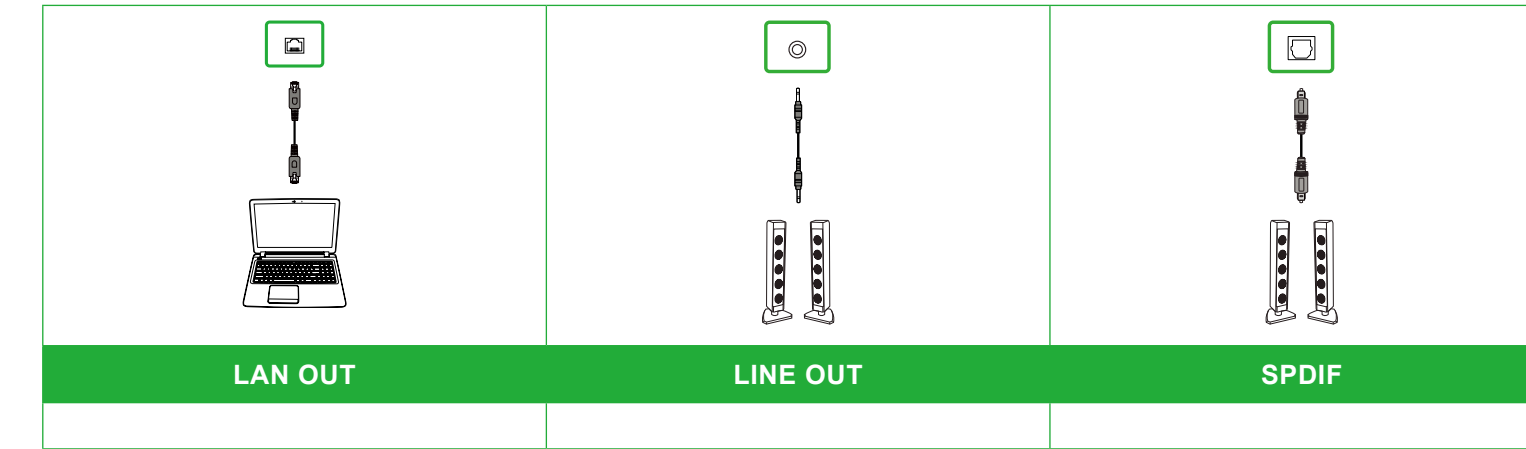

**Display Overview (Rear)**

- |                          |                            |
|--------------------------|----------------------------|
| 1 Handles                | 4 Power Switch             |
| 2 Wall Mount Screw Holes | 5 Wi-Fi Antenna Connectors |
| 3 Power Socket           | 6 80-Pin OPS Slot          |

## Ports and Connectors

Left

Bottom

- |                             |                      |                  |
|-----------------------------|----------------------|------------------|
| 1 HDMI In Port 3 (with ARC) | 6 USB 3.0 Ports x 2  | 11 HDMI Out Port |
| 2 HDMI In Port 2            | 7 RS-232 In Port     | 12 LAN Out Port  |
| 3 HDMI In Port 1            | 8 Microphone In Jack | 13 LAN In Port   |
| 4 Touch (USB-B) Port        | 9 Line Out Jack      |                  |
| 5 USB 2.0 Port              | 10 SPDIF Port        |                  |

## Connections

## Remote Control

- |                      |
|----------------------|
| 1 Power              |
| 2 Input Source       |
| 3 Navigation Buttons |
| 4 OK                 |
| 5 Back               |
| 6 Volume Down        |
| 7 Home               |
| 8 Mute               |
| 9 Volume Up          |