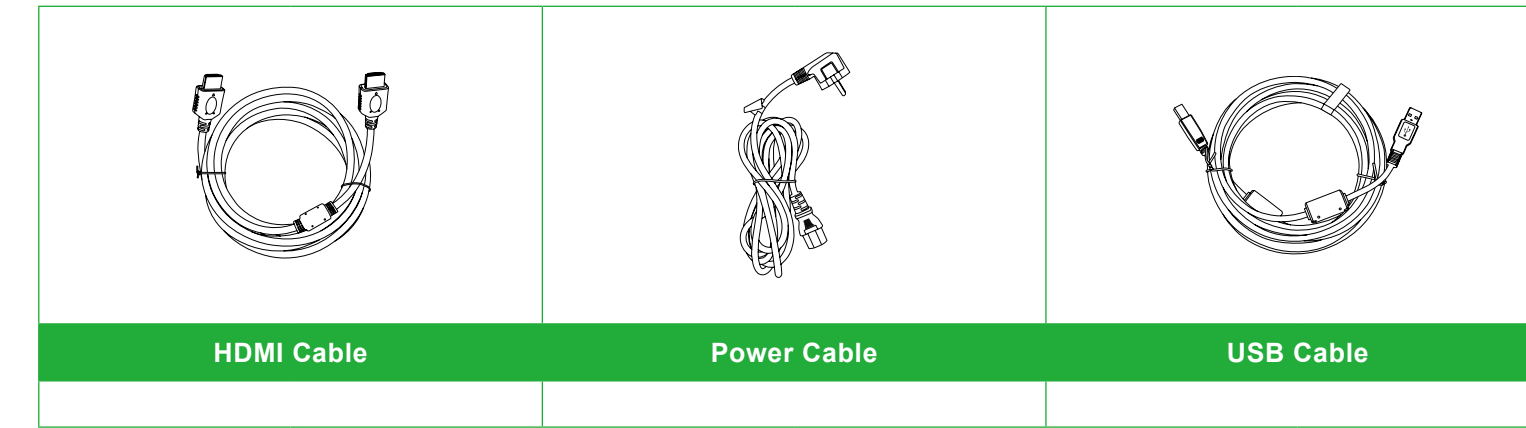

**NovoTouch**  
BK Series

**Package Contents**

**Display Overview (Front)**

- |                           |                                  |                       |
|---------------------------|----------------------------------|-----------------------|
| 1 USB-C Port              | 6 Speakers                       | 11 Volume Down Button |
| 2 HDMI Port               | 7 IR Sensor (for Remote Control) | 12 Volume Up Button   |
| 3 Touch (USB-B) Port      | 8 Home Button                    | 13 Power Button       |
| 4 USB-A 3.0 Ports x 2     | 9 Back Button                    |                       |
| 5 Magnetic Stylus Holders | 10 Settings Button               |                       |

**Display Overview (Rear)**

- |                          |                            |
|--------------------------|----------------------------|
| 1 Handles                | 4 Power Switch             |
| 2 Wall Mount Screw Holes | 5 Wi-Fi Antenna Connectors |
| 3 Power Socket           | 6 80-Pin OPS Slot          |