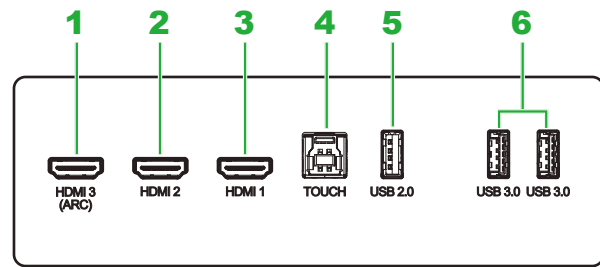

**NovoTouch**  
BK Series

**Package Contents**

**Display Overview (Front)**

- |                           |                                  |                       |
|---------------------------|----------------------------------|-----------------------|
| 1 USB-C Port              | 6 Speakers                       | 11 Volume Down Button |
| 2 HDMI Port               | 7 IR Sensor (for Remote Control) | 12 Volume Up Button   |
| 3 Touch (USB-B) Port      | 8 Home Button                    | 13 Power Button       |
| 4 USB-A 3.0 Ports x 2     | 9 Back Button                    |                       |
| 5 Magnetic Stylus Holders | 10 Settings Button               |                       |

**Display Overview (Rear)**

- |                          |                            |
|--------------------------|----------------------------|
| 1 Handles                | 4 Power Switch             |
| 2 Wall Mount Screw Holes | 5 Wi-Fi Antenna Connectors |
| 3 Power Socket           | 6 80-Pin OPS Slot          |

## Ports and Connectors

Left

Bottom

- |                             |                      |                  |
|-----------------------------|----------------------|------------------|
| 1 HDMI In Port 3 (with ARC) | 6 USB 3.0 Ports x 2  | 11 HDMI Out Port |
| 2 HDMI In Port 2            | 7 RS-232 In Port     | 12 LAN Out Port  |
| 3 HDMI In Port 1            | 8 Microphone In Jack | 13 LAN In Port   |
| 4 Touch (USB-B) Port        | 9 Line Out Jack      |                  |
| 5 USB 2.0 Port              | 10 SPDIF Port        |                  |

## Remote Control

- |                      |
|----------------------|
| 1 Power              |
| 2 Input Source       |
| 3 Navigation Buttons |
| 4 OK                 |
| 5 Back               |
| 6 Volume Down        |
| 7 Home               |
| 8 Mute               |
| 9 Volume Up          |