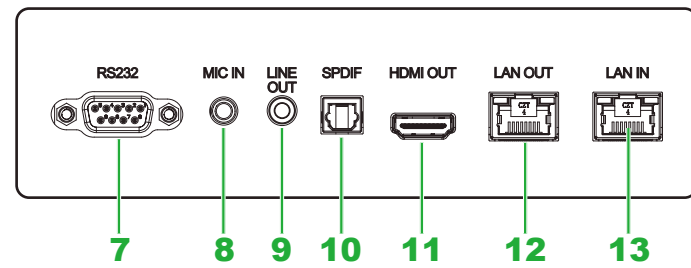

**Display Overview (Rear)**

- |                          |                            |
|--------------------------|----------------------------|
| 1 Handles                | 4 Power Switch             |
| 2 Wall Mount Screw Holes | 5 Wi-Fi Antenna Connectors |
| 3 Power Socket           | 6 80-Pin OPS Slot          |

## Ports and Connectors

Left

Bottom

- |                             |                      |                  |
|-----------------------------|----------------------|------------------|
| 1 HDMI In Port 3 (with ARC) | 6 USB 3.0 Ports x 2  | 11 HDMI Out Port |
| 2 HDMI In Port 2            | 7 RS-232 In Port     | 12 LAN Out Port  |
| 3 HDMI In Port 1            | 8 Microphone In Jack | 13 LAN In Port   |
| 4 Touch (USB-B) Port        | 9 Line Out Jack      |                  |
| 5 USB 2.0 Port              | 10 SPDIF Port        |                  |

## Connections

## Remote Control

- |                      |
|----------------------|
| 1 Power              |
| 2 Input Source       |
| 3 Navigation Buttons |
| 4 OK                 |
| 5 Back               |
| 6 Volume Down        |
| 7 Home               |
| 8 Mute               |
| 9 Volume Up          |