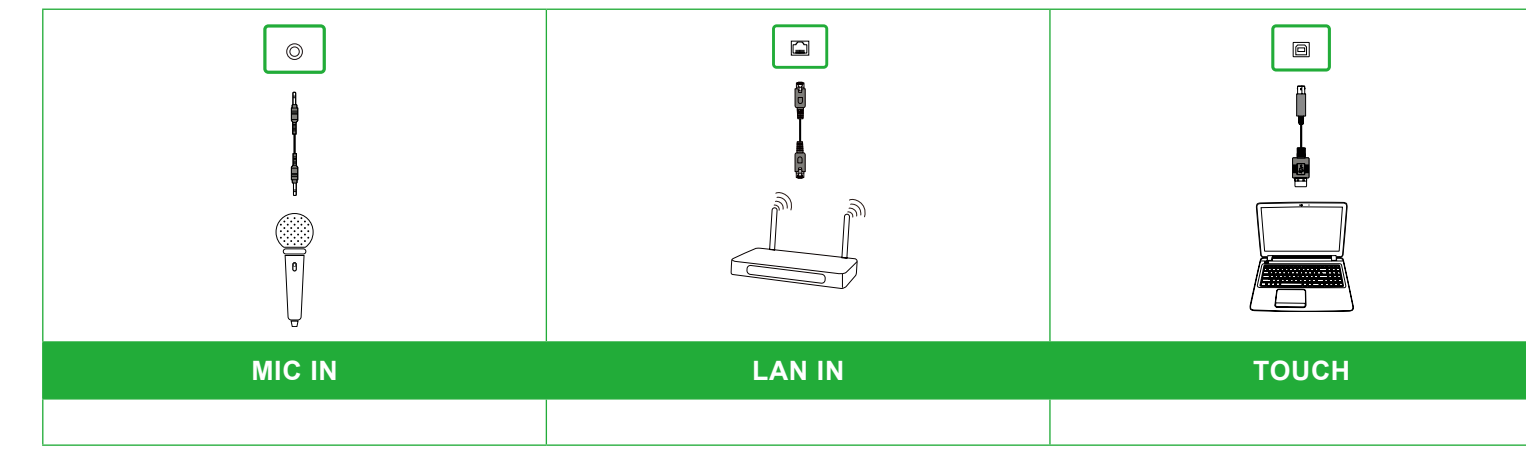

**Display Overview (Rear)**

- |                          |                            |
|--------------------------|----------------------------|
| 1 Handles                | 4 Power Switch             |
| 2 Wall Mount Screw Holes | 5 Wi-Fi Antenna Connectors |
| 3 Power Socket           | 6 80-Pin OPS Slot          |

## Ports and Connectors

Left

Bottom

- |                             |                      |                  |
|-----------------------------|----------------------|------------------|
| 1 HDMI In Port 3 (with ARC) | 6 USB 3.0 Ports x 2  | 11 HDMI Out Port |
| 2 HDMI In Port 2            | 7 RS-232 In Port     | 12 LAN Out Port  |
| 3 HDMI In Port 1            | 8 Microphone In Jack | 13 LAN In Port   |
| 4 Touch (USB-B) Port        | 9 Line Out Jack      |                  |
| 5 USB 2.0 Port              | 10 SPDIF Port        |                  |

## Connections

## Remote Control

- |                      |
|----------------------|
| 1 Power              |
| 2 Input Source       |
| 3 Navigation Buttons |
| 4 OK                 |
| 5 Back               |
| 6 Volume Down        |
| 7 Home               |
| 8 Mute               |
| 9 Volume Up          |