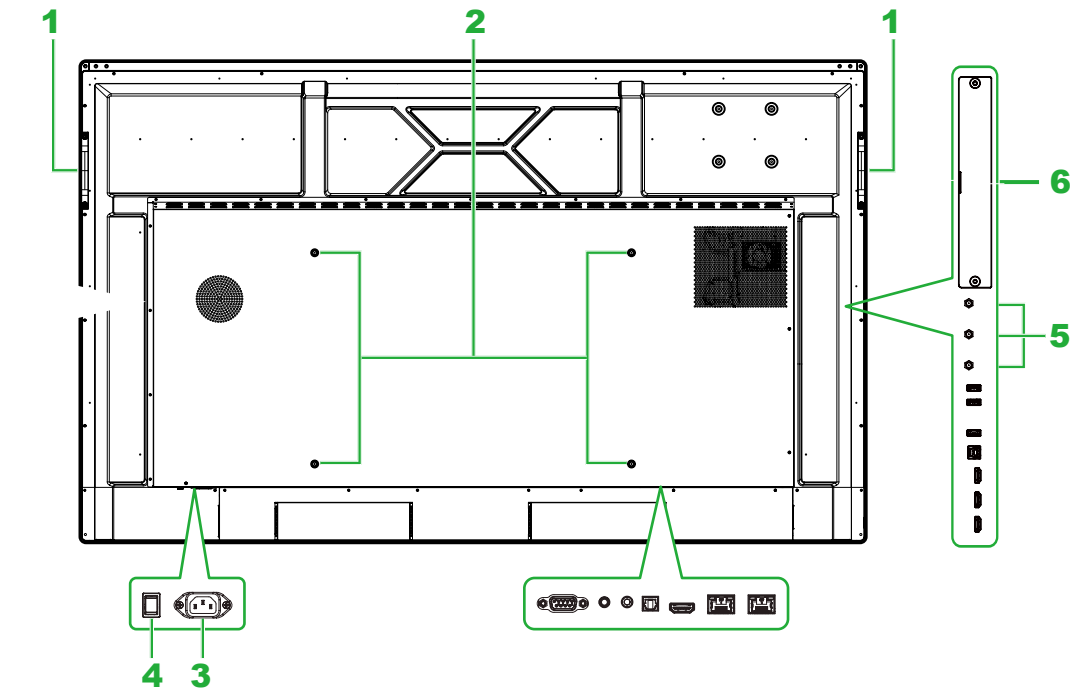

**NovoTouch**  
BK Series

**Package Contents**

**Display Overview (Front)**

- |                           |                                  |                       |
|---------------------------|----------------------------------|-----------------------|
| 1 USB-C Port              | 6 Speakers                       | 11 Volume Down Button |
| 2 HDMI Port               | 7 IR Sensor (for Remote Control) | 12 Volume Up Button   |
| 3 Touch (USB-B) Port      | 8 Home Button                    | 13 Power Button       |
| 4 USB-A 3.0 Ports x 2     | 9 Back Button                    |                       |
| 5 Magnetic Stylus Holders | 10 Settings Button               |                       |

**Display Overview (Rear)**

- |                          |                            |
|--------------------------|----------------------------|
| 1 Handles                | 4 Power Switch             |
| 2 Wall Mount Screw Holes | 5 Wi-Fi Antenna Connectors |
| 3 Power Socket           | 6 80-Pin OPS Slot          |

## Ports and Connectors

Left

Bottom

- |                             |                      |                  |
|-----------------------------|----------------------|------------------|
| 1 HDMI In Port 3 (with ARC) | 6 USB 3.0 Ports x 2  | 11 HDMI Out Port |
| 2 HDMI In Port 2            | 7 RS-232 In Port     | 12 LAN Out Port  |
| 3 HDMI In Port 1            | 8 Microphone In Jack | 13 LAN In Port   |
| 4 Touch (USB-B) Port        | 9 Line Out Jack      |                  |
| 5 USB 2.0 Port              | 10 SPDIF Port        |                  |