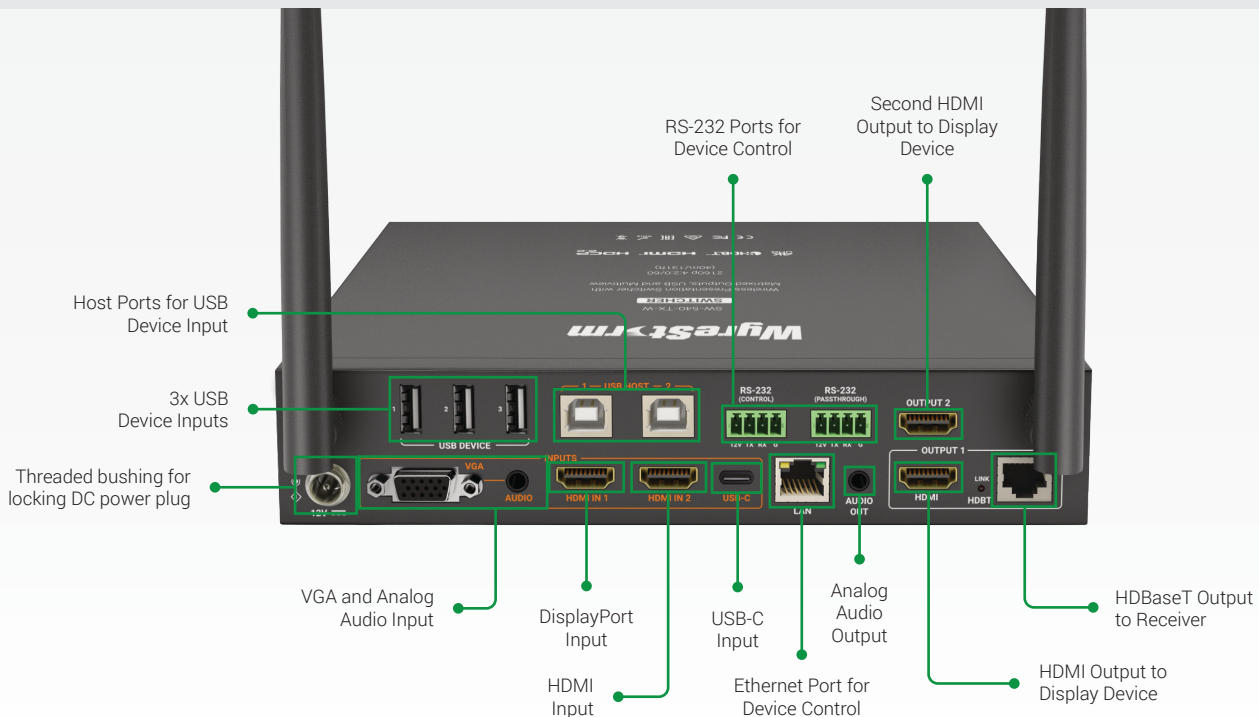

4-Input 4K HDBaseT Presentation Switcher with Matrix Outputs, USB 2.0, Multiview & Wireless Casting

SW-540-TX-W

WyreStorm - Powerful. Reliable. Simple.

Introduction

The SW-540-TX-W is the perfect presentation switcher that meets the demanding requirements for today's meeting spaces and conference rooms. The SW-540-TX-W is fully loaded with connectivity options, including VGA, HDMI and USB-C to ensure every laptop is compatible. In addition to the wired inputs, built-in support for Apple Airplay and Miracast allows devices to screenshare wirelessly by connecting the switcher to an existing LAN or by utilizing the integrated wireless access point. Dual outputs via HDBaseT and HDMI promote connectivity in multi-screen rooms along with the ability to show up to 8 sources simultaneously via multiview. Of course, the package wouldn't be complete without the ability to connect USB peripherals such as speakerphones and cameras directly to the switcher or over HDBaseT.