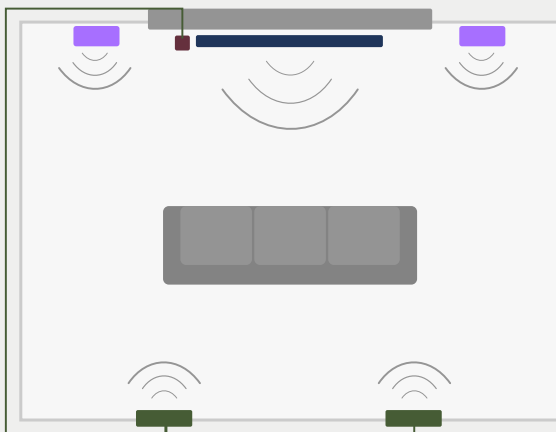

Configure a sleek 4.1 system that takes advantage of Sonos Amp's phantom center channel.

Sample system:

TV — Amp — In-Wall L and R, Amp — In-Wall rear surround L and R — Sub

Amp In-Wall Speaker Sub
— — —

Ultimate Dolby Atmos immersion

Pair a soundbar with In-Wall surrounds and low-profile subwoofers for rich, cinematic sound that fills the room while occupying minimal physical space.

Sample system:

5.1.2 home theater system

Arc soundbar — Amp — two In-Wall rear surround speakers — two Subs

Arc Amp In-Wall Speaker Sub
— — — —

Multiroom music

Curate the soundtrack to a party or relaxing after a long day with synchronized music streaming that offers independent volume control for each zone.