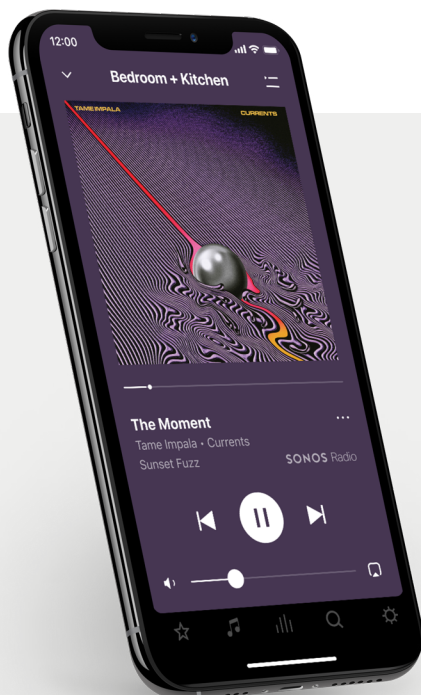

High-performance sound meets low-key design

When paired with Sonos Amp, Sonos Architectural speakers combine the aesthetics of installed solutions with superior fidelity and the convenience of wireless control. Whether your inspiration is the cinema or the concert stage, create a clutter-free, multidimensional listening experience with sleek speakers that seamlessly blend with any décor, thanks to low-profile, paintable magnetic grilles with subtle microperforation patterns. Install speakers in minutes with integral Roto-Lock® systems that allow quick mounting directly into existing ceilings and walls.

Whether in a single room or an entire household, Sonos Amp unlocks the full capability of Sonos architectural speakers to deliver a seamless audio experience that redefines the possibilities of home entertainment.

Sonos Amp: With great power comes great performance

Power Sonos Architectural speakers and maximize system performance with this WiFi-enabled amplifier.

A single two-channel Sonos Amp powers up to three pairs of Sonos Architectural speakers and controls one stream and volume level. Create a unique audio zone with each Amp. Zones can be grouped together or independently operated.

The Sonos app: Curation and control

The Sonos app, available for all smart phones and tablets, provides music streaming control and system management together in one place. Sonos supports more than 100 streaming services, including Spotify, Amazon Music, Pandora, Apple Music, TIDAL, and Sonos Radio, available in free and premium tiers.