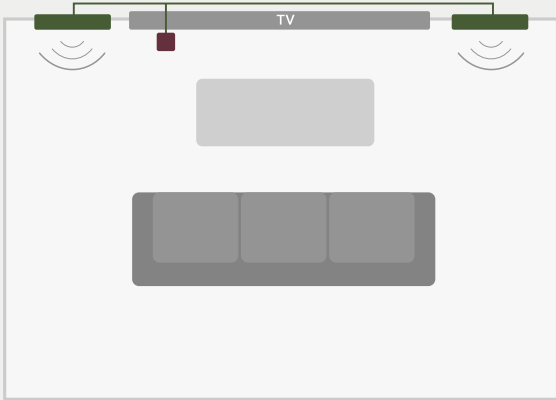

Sonos soundscapes for every space

Transform any living space into a personalized entertainment haven. With Sonos Architectural speakers strategically placed throughout the home and managed via the Sonos app, homeowners can enjoy movies, music, and more with rich, immersive sound.

Elevated TV audio

Take TV sound outside the box when you install a pair of in-wall speakers as a discreet alternative to a soundbar.

Sample system:

TV — Amp — In-Wall L and R

Amp   In-Wall Speaker
—   —

Cinematic surround sound

Configure a sleek 4.1 system that takes advantage of Sonos Amp's phantom center channel.

Sample system:

TV — Amp — In-Wall L and R, Amp — In-Wall rear surround L and R — Sub

Amp   In-Wall Speaker   Sub
—   —   —