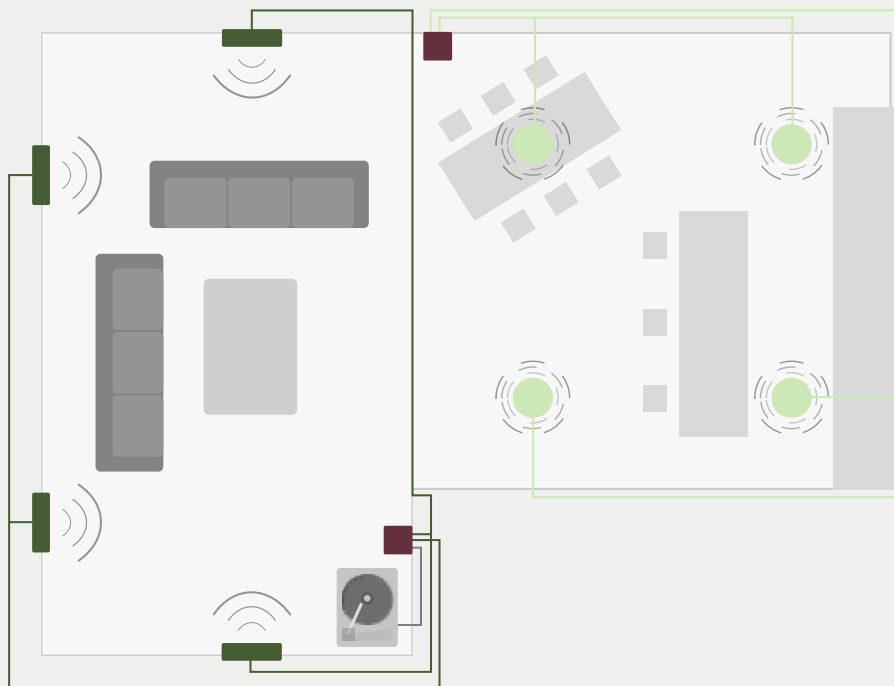

Amp (configured as dual mono) — four 6" mono-summed ceiling speakers

Amp 8" In-Ceiling 6" In-Ceiling

Living Room

Hallway

Dining Room

Kitchen

All-weather audiophile

Enjoy superior sound, rain or shine, with the ultimate indoor/outdoor setup.

Sample system:

Indoors living room:

Amp — three 8" In-Ceiling stereo pairs

Indoors dining room:

Amp — three 8" In-Ceiling stereo pairs

Outdoor patio area:

Amp in dual mono mode — four Outdoor speakers

Amp 8" In-Ceiling Outdoor Speakers

Modern vintage

Bring wireless streaming and hands-free control to legacy players, amps, receivers, and loudspeaker systems.

Sample system:

Port — legacy integrated amplifier — legacy floorstanding or bookshelf loudspeakers

Port — Non-Sonos Speaker —

Sample system:

Living room/den:

Turntable (note as preamped or include a phono preamp) —

Amp — four In-Walls — App

Large/open kitchen:

Amp — four 8" In-Ceiling

Amp — In-Wall Speaker — 6" In-Ceiling —