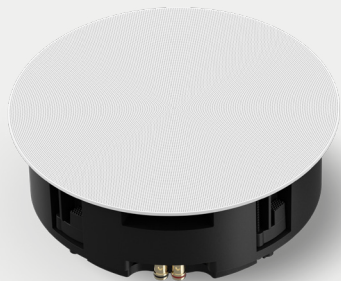

The Sonos app: Curation and control

The Sonos app, available for all smart phones and tablets, provides music streaming control and system management together in one place. Sonos supports more than 100 streaming services, including Spotify, Amazon Music, Pandora, Apple Music, TIDAL, and Sonos Radio, available in free and premium tiers.

Use the app to play content and manage a Sonos system from any room: Adjust volume, create speaker groups and room zones, and customize settings.

New

8" In-Ceiling Speaker

This two-way speaker features an 8" polypropylene woofer and 1.2" tweeter for expansive sound with crisp, natural highs, smooth mids, and extended lows. A newly designed, high-excursion motor produces powerful output and deep, defined bass, and an optimized waveguide delivers uniform, controlled dispersion for a seamless soundstage.

6" In-Ceiling Speaker

A versatile overhead solution for small to medium-sized spaces, this compact two-way speaker features a 6.5" polypropylene woofer and 1" cloth tweeter for focused coverage and clear, full-range sound with bass extension to 44 Hz.

In-Wall Speaker

Bring immersive, cinematic sound to home theaters, entertainment spaces, and living areas with this sleek speaker that disappears into any décor. The In-Wall shares the same 6.5" woofer and 1" tweeter as the 6" In-Ceiling model, providing a similar acoustic experience. Whether in your wall or your ceiling, these speakers produce smooth mids, rich bass, and crystal-clear highs anywhere you want them.