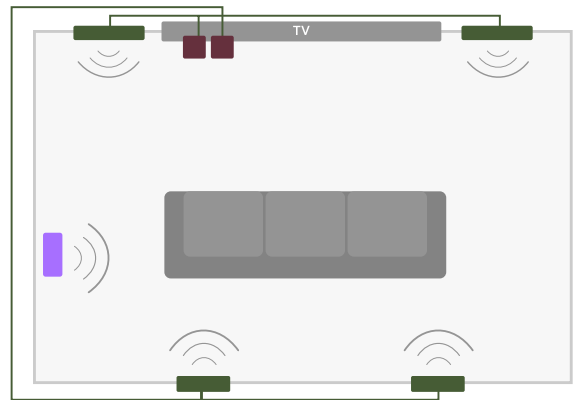

Sonos soundscapes for every space

Transform any living space into a personalized entertainment haven. With Sonos Architectural speakers strategically placed throughout the home and managed via the Sonos app, homeowners can enjoy movies, music, and more with rich, immersive sound.

Elevated TV audio

Take TV sound outside the box when you install a pair of in-wall speakers as a discreet alternative to a soundbar.

Sample system:

TV — Amp — In-Wall L and R

Amp   In-Wall Speaker
—   —

Cinematic surround sound

Configure a sleek 4.1 system that takes advantage of Sonos Amp's phantom center channel.

Sample system:

TV — Amp — In-Wall L and R, Amp — In-Wall rear surround L and R — Sub

Amp   In-Wall Speaker   Sub
—   —   —

Ultimate Dolby Atmos immersion

Pair a soundbar with In-Wall surrounds and low-profile subwoofers for rich, cinematic sound that fills the room while occupying minimal physical space.

Sample system:

5.1.2 home theater system

Arc soundbar — Amp — two In-Wall rear surround speakers — two Subs

Arc   Amp   In-Wall Speaker   Sub
—   —   —   —