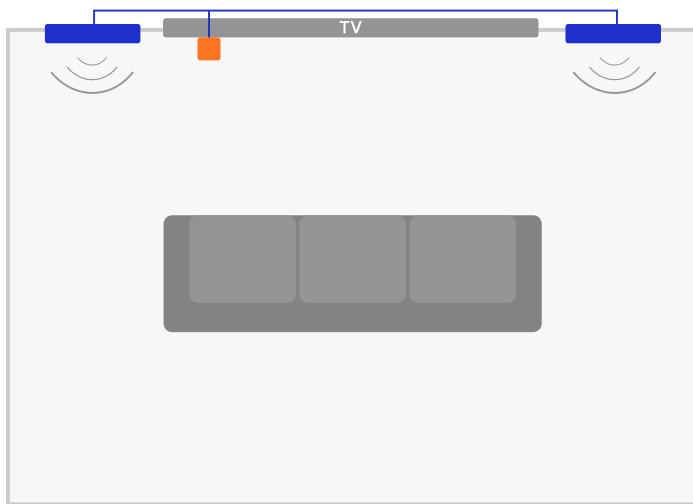

Sample system:

Indoors living room:

Amp — three 8" In-Ceiling stereo pairs

Indoors dining room:

Amp — three 8" In-Ceiling stereo pairs

Outdoor patio area:

Amp in dual mono mode — four Outdoor speakers

Amp 8" In-Ceiling Outdoor Speakers