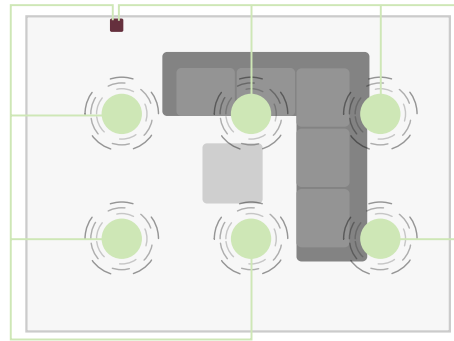

Multiroom music

Curate the soundtrack to a party or relaxing after a long day with synchronized music streaming that offers independent volume control for each zone.

Sample system:

Dining room:

Amp — three 8" In-Ceiling stereo pairs

Living room:

Amp — three 8" In-Ceiling stereo pairs

Kitchen:

Amp — two 6" In-Ceiling stereo pairs

Hallway:

Amp (configured as dual mono) — four 6" mono-summed ceiling speakers

Amp   8" In-Ceiling   6" In-Ceiling

Living Room