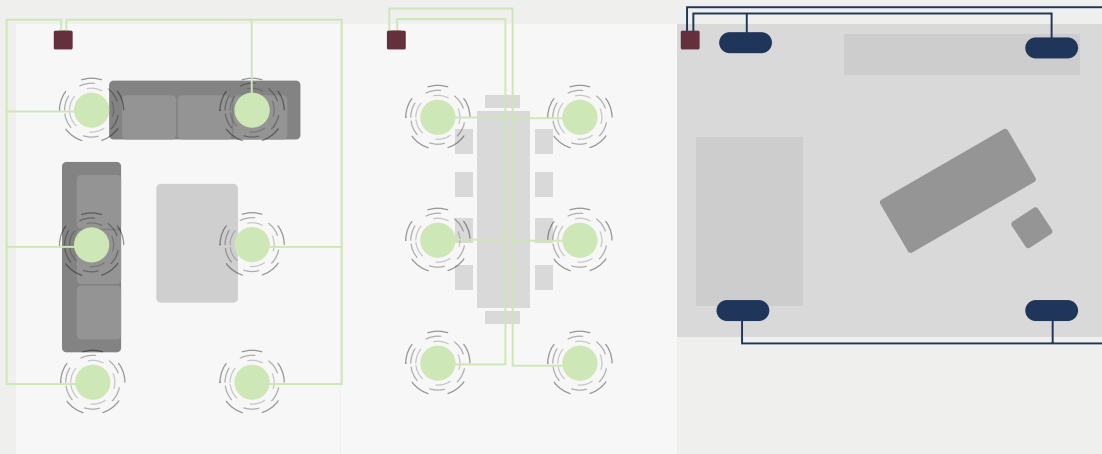

Sample system:

Dining room:

Amp — three 8" In-Ceiling stereo pairs

Living room:

Amp — three 8" In-Ceiling stereo pairs

Kitchen:

Amp — two 6" In-Ceiling stereo pairs

Hallway:

Amp (configured as dual mono) — four 6" mono-summed ceiling speakers

Amp 8" In-Ceiling 6" In-Ceiling

Living Room

Hallway

Dining Room

Kitchen

All-weather audiophile

Enjoy superior sound, rain or shine, with the ultimate indoor/outdoor setup.

Sample system:

Indoors living room:

Amp — three 8" In-Ceiling stereo pairs

Indoors dining room:

Amp — three 8" In-Ceiling stereo pairs

Outdoor patio area:

Amp in dual mono mode — four Outdoor speakers

Amp 8" In-Ceiling Outdoor Speakers