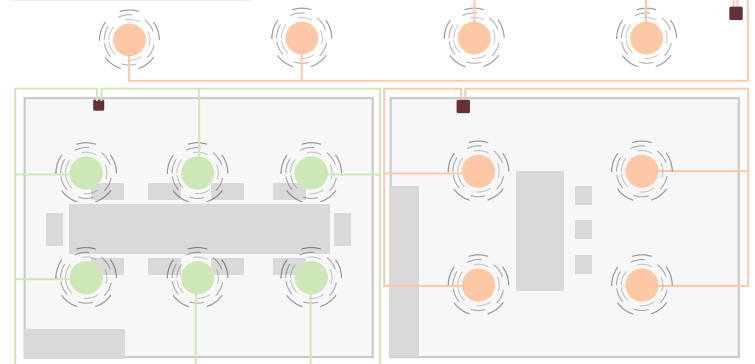

Sample system:

Dining room:

Amp — three 8" In-Ceiling stereo pairs

Living room:

Amp — three 8" In-Ceiling stereo pairs

Kitchen:

Amp — two 6" In-Ceiling stereo pairs

Hallway:

Amp (configured as dual mono) — four 6" mono-summed ceiling speakers

Amp 8" In-Ceiling 6" In-Ceiling

Living Room

Hallway

Dining Room

Kitchen

All-weather audiophile

Enjoy superior sound, rain or shine, with the ultimate indoor/outdoor setup.

Sample system:

Indoors living room:

Amp — three 8" In-Ceiling stereo pairs

Indoors dining room:

Amp — three 8" In-Ceiling stereo pairs

Outdoor patio area:

Amp in dual mono mode — four Outdoor speakers

Amp 8" In-Ceiling Outdoor Speakers