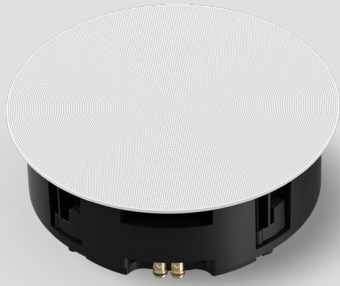

8" In-Ceiling Speaker

- **Drivers:** 8 in LF, 1.2 in HF
- **Frequency response (No DSP):** 41Hz - 20kHz (± 3 dB)
- **Sensitivity:** 90 dB (2.83V/1m)
- **Impedance:** 8 Ω nominal
- **Power rating:** 160W
- Optimized for use with Sonos Amp, which unlocks Trueplay.
- Roto-Lock® quick-mounting system
- Paintable, magnetic round grille (square option available)

Weight (with grille and bracket):
9.04 lbs. (4.1 kg)

Dimensions:
Mounting depth: 5.32 in / 135 mm
Diameter (with grille): 11.16 in / 283.5 mm
Cutout diameter: 10.125 in / 257 mm