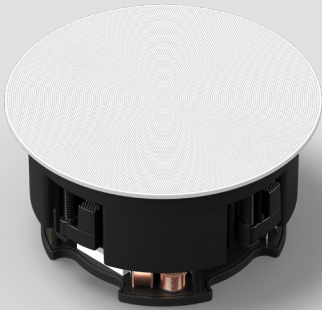

Create a custom whole-home system

Combine Sonos in-ceiling, in-wall, and surface mount speakers and smart home systems for the ultimate in whole-home sound with wireless control.

Sonos app: Curation and control

Pairing your In-Ceiling speakers with Sonos Amp also gives you access to the Sonos app, which brings all your content and controls together in one place. Play music and manage your Sonos system from any room; control everything with voice commands using Sonos Voice Control, Amazon Alexa, and Google Assistant.

8" In-Ceiling Speaker

- **Drivers:** 8 in LF, 1.2 in HF
- **Frequency response (No DSP):** 41Hz - 20kHz (± 3 dB)
- **Sensitivity:** 90 dB (2.83V/1m)
- **Impedance:** 8 Ω nominal
- **Power rating:** 160W
- Optimized for use with Sonos Amp, which unlocks Trueplay.
- Roto-Lock[®] quick-mounting system
- Paintable, magnetic round grille (square option available)

Weight (with grille and bracket):
9.04 lbs. (4.1 kg)

Dimensions:
Mounting depth: 5.32 in / 135 mm
Diameter (with grille): 11.16 in / 283.5 mm
Cutout diameter: 10.125 in / 257 mm

6" In-Ceiling Speaker

- **Drivers:** 6.5 in LF, 1 in HF
- **Frequency response (No DSP):** 44Hz - 20kHz (± 3 dB)
- **Impedance:** 8 Ω
- **Sensitivity:** 89 dB (2.83V/1m)
- **Power rating:** 130W
- Optimized for use with Sonos Amp, which unlocks Trueplay.
- Roto-Lock[®] quick-mounting system
- Paintable, magnetic round grille (square option available)