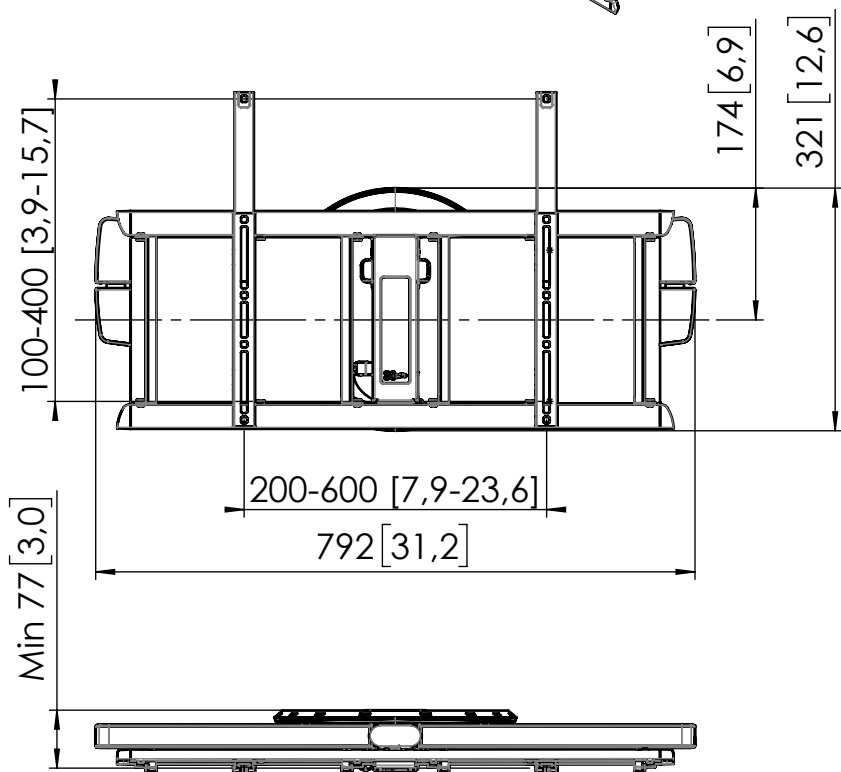

Product data sheet

DATA SHEET TVM 7675 (PRO)

Dimensions in mm [inch]

Screen sizes: 1016 [40] - 1956 [77]
 Max weight: 35 kg / 77,2 lbs
 VESA: 100-400 x 200-600 (VxH)

Wall mounting kit:

TVM WALL MOUNTING KIT E

Mount:

Power supply: 12 V DC - 1.5A
 Idle: 336 mW

Adapter:

Supply: 100-240 V AC - 0.3 A
 Idle: 75 mW

TVM 7675 PRO

TVM 7675 & 7675 PRO

Note: This document and specifications herein are confidential and the exclusive property of Vogel's Products b.v. Neither this design nor any information contained in this drawing may be reproduced or disclosed to others without written consent of Vogel's Products b.v. The design and information will not be reproduced, copied or used, either in part or in its entirety, as the basis for the manufacture or sale of items without written permission.
Warning: Please study all instructions and illustrations carefully before installation.
 Information in this document is subject to change without further notice.