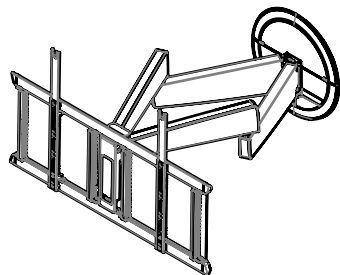

Product data sheet

DATA SHEET TVM 7675 (PRO)

Dimensions in mm [inch]

Screen sizes: 1016 [40] - 1956 [77]
 Max weight: 35 kg / 77,2 lbs
 VESA: 100-400 x 200-600 (VxH)

Wall mounting kit:

TVM WALL MOUNTING KIT E

Screen mounting kit:

TVM SCREEN MOUNTING KIT D

Connectors Power Adapter:

POWER ADAPTER 12V 3A CONNECTOR TYPE A
 POWER ADAPTER 12V 3A CONNECTOR TYPE F
 POWER ADAPTER 12V 3A CONNECTOR TYPE G
 POWER ADAPTER 12V 3A CONNECTOR TYPE I

Mount:

Power supply: 12 V DC - 1.5A
 Idle: 336 mW

Adapter:

Supply: 100-240 V AC - 0.3 A
 Idle: 75 mW

TVM 7675 PRO

TVM 7675 & 7675 PRO

Note: This document and specifications herein are confidential and the exclusive property of Vogel's Products b.v. Neither this design nor any information contained in this drawing may be reproduced or disclosed to others without written consent of Vogel's Products b.v. The design and information will not be reproduced, copied or used, either in part or in its entirety, as the basis for the manufacture or sale of items without written permission.
Warning: Please study all instructions and illustrations carefully before installation.
 Information in this document is subject to change without further notice.