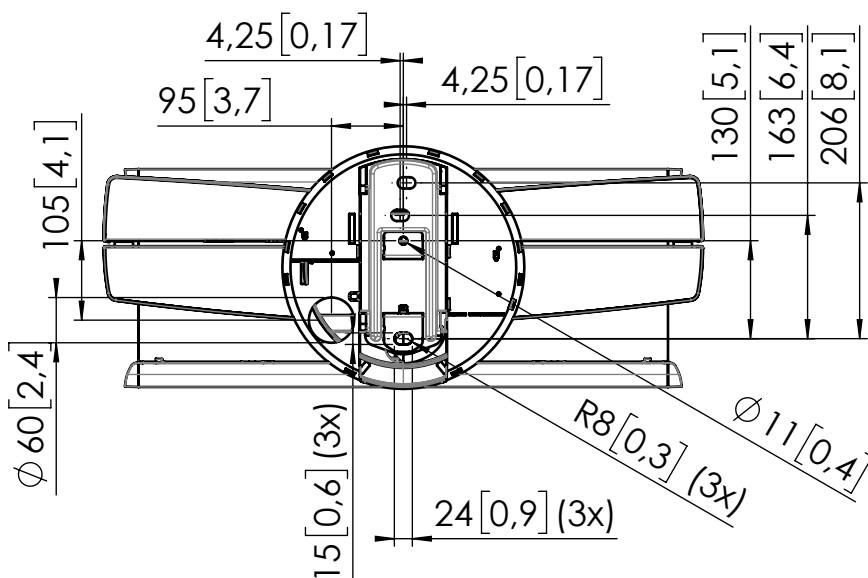

Product data sheet

DATA SHEET TVM 7675 (PRO)

Dimensions in mm [inch]

Screen sizes: 1016 [40] - 1956 [77]
 Max weight: 35 kg / 77,2 lbs
 VESA: 100-400 x 200-600 (VxH)

Wall mounting kit:

TVM WALL MOUNTING KIT E

Screen mounting kit:

TVM SCREEN MOUNTING KIT D

Connectors Power Adapter:

POWER ADAPTER 12V 3A CONNECTOR TYPE A
 POWER ADAPTER 12V 3A CONNECTOR TYPE F
 POWER ADAPTER 12V 3A CONNECTOR TYPE G
 POWER ADAPTER 12V 3A CONNECTOR TYPE I

Mount:

Power supply: 12 V DC - 1.5A
 Idle: 336 mW

Adapter:

Supply: 100-240 V AC - 0.3 A
 Idle: 75 mW

TVM 7675 PRO

TVM 7675 & 7675 PRO

Note: This document and specifications herein are confidential and the exclusive property of Vogel's Products b.v. Neither this design nor any information contained in this drawing may be reproduced or disclosed to others without written consent of Vogel's Products b.v. The design and information will not be reproduced, copied or used, either in part or in its entirety, as the basis for the manufacture or sale of items without written permission.
Warning: Please study all instructions and illustrations carefully before installation.
 Information in this document is subject to change without further notice.