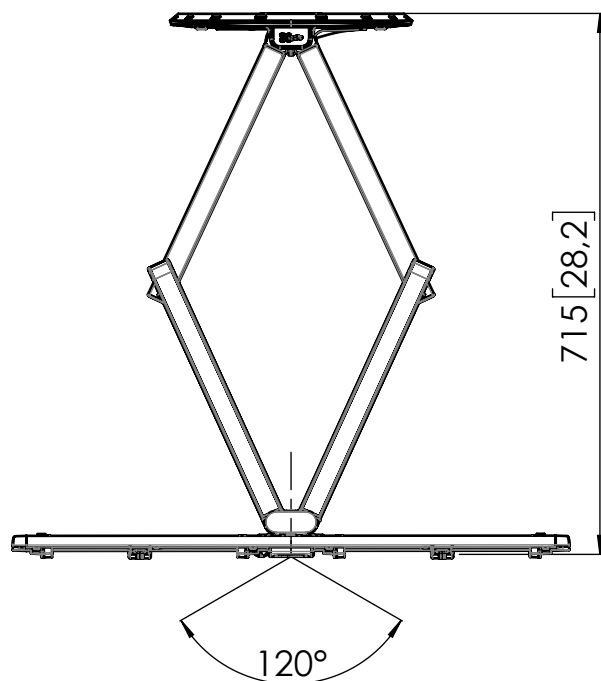

Mount:

Power supply: 12 V DC - 1.5A
Idle: 336 mW

Adapter:

Supply: 100-240 V AC - 0.3 A
Idle: 75 mW