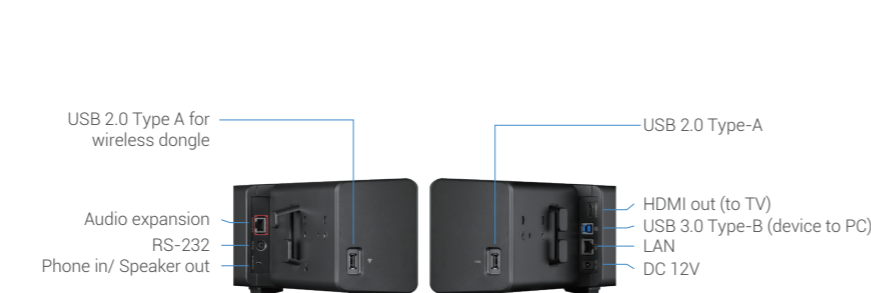

Product Appearance

Front

Top

Side

©2024 AVer Information Inc. All rights reserved.
All brand names and logos are trademarks of their respective companies.

www.aver.com

Distributor/Dealer

202407

VB342 Pro

4K PTZ Video Bar For Small To Medium Rooms