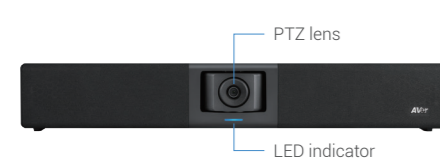

Product Appearance

Front