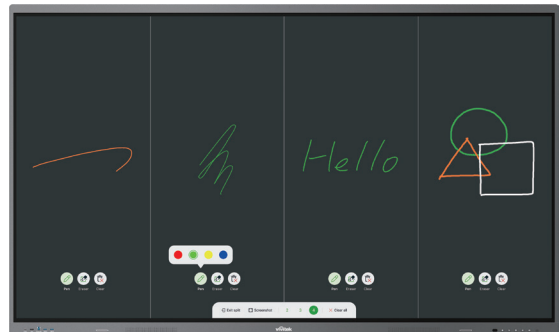

Wireless Collaboration | Digital Whiteboard | Digital Signage

Key feature

Wireless Collaboration

- Screen sharing via NovoConnect software | AirPlay | Google Cast
- Wide-range compatibility (Windows | MacOS | Android | iOS | Chromebook | Ubuntu)
- Extended desktop

Primary Screen
(User's laptop)

Extended Screen
(serve as the secondary screen to User's laptop)

Split Screen with FHD Resolution

Up to 8 participants can be connected and up to 2 can share their screen simultaneously. The BK2 series each split screen has 1080p high resolution.

Whiteboard

- Dual-tip pen – Each tip-type (fine or thick) can have its own drawing color
- Tools : split screens, import PDF & media
- Partition whiteboard surface into regions, each of which is independent canvas for writing and drawing