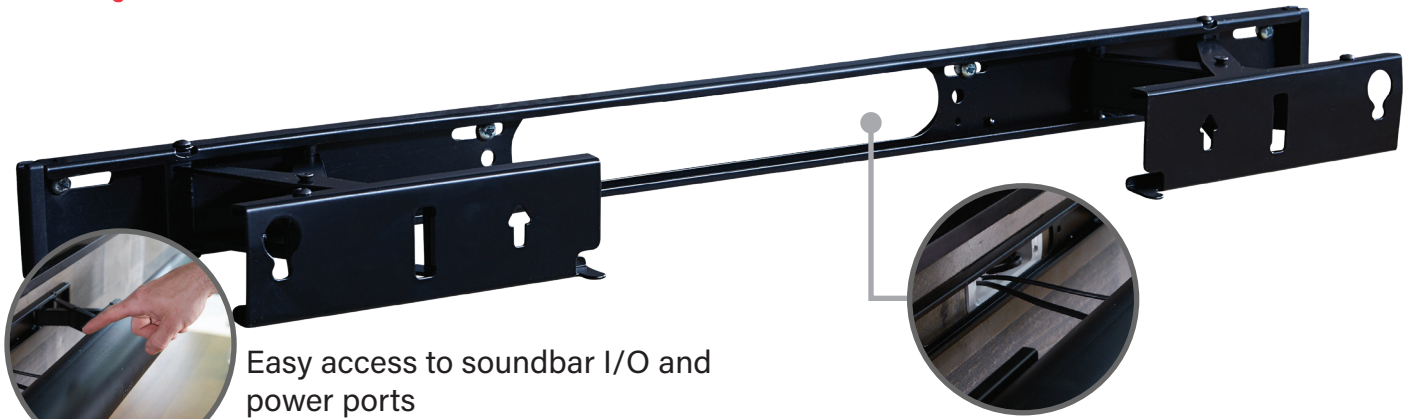

## EXTENDABLE WALL MOUNT DESIGNED FOR SONOS ARC™ AND ARC ULTRA™

The Extendable Soundbar Mount Designed for the Sonos Arc™ and Arc Ultra™ attaches directly to the wall and has the ability to extend out 5" for proper clearance of the Arc's Dolby Atmos Speakers and Mics. The extension also provides easy access to the I/O and power ports. The Extendable Soundbar Mount features 10" of wide open wall access for power and cable management, specifically compatible with the Sanus WSIWPSB1-W1 In-Wall Power Kit for Soundbars, hiding pesky cords behind the wall for a clean, sleek installation. The Extendable Soundbar Mount is available in black and white finishes and includes drywall, concrete and wood stud mounting hardware.

# SANUS®

A brand of  legrand

Model **WSSAWM1-B2**

5" of extension for easy access to soundbar and Dolby Atmos clearance

Also, available in white: **WSSAWM1-W2**

**MASTER PACK QTY**

4

**UPC**