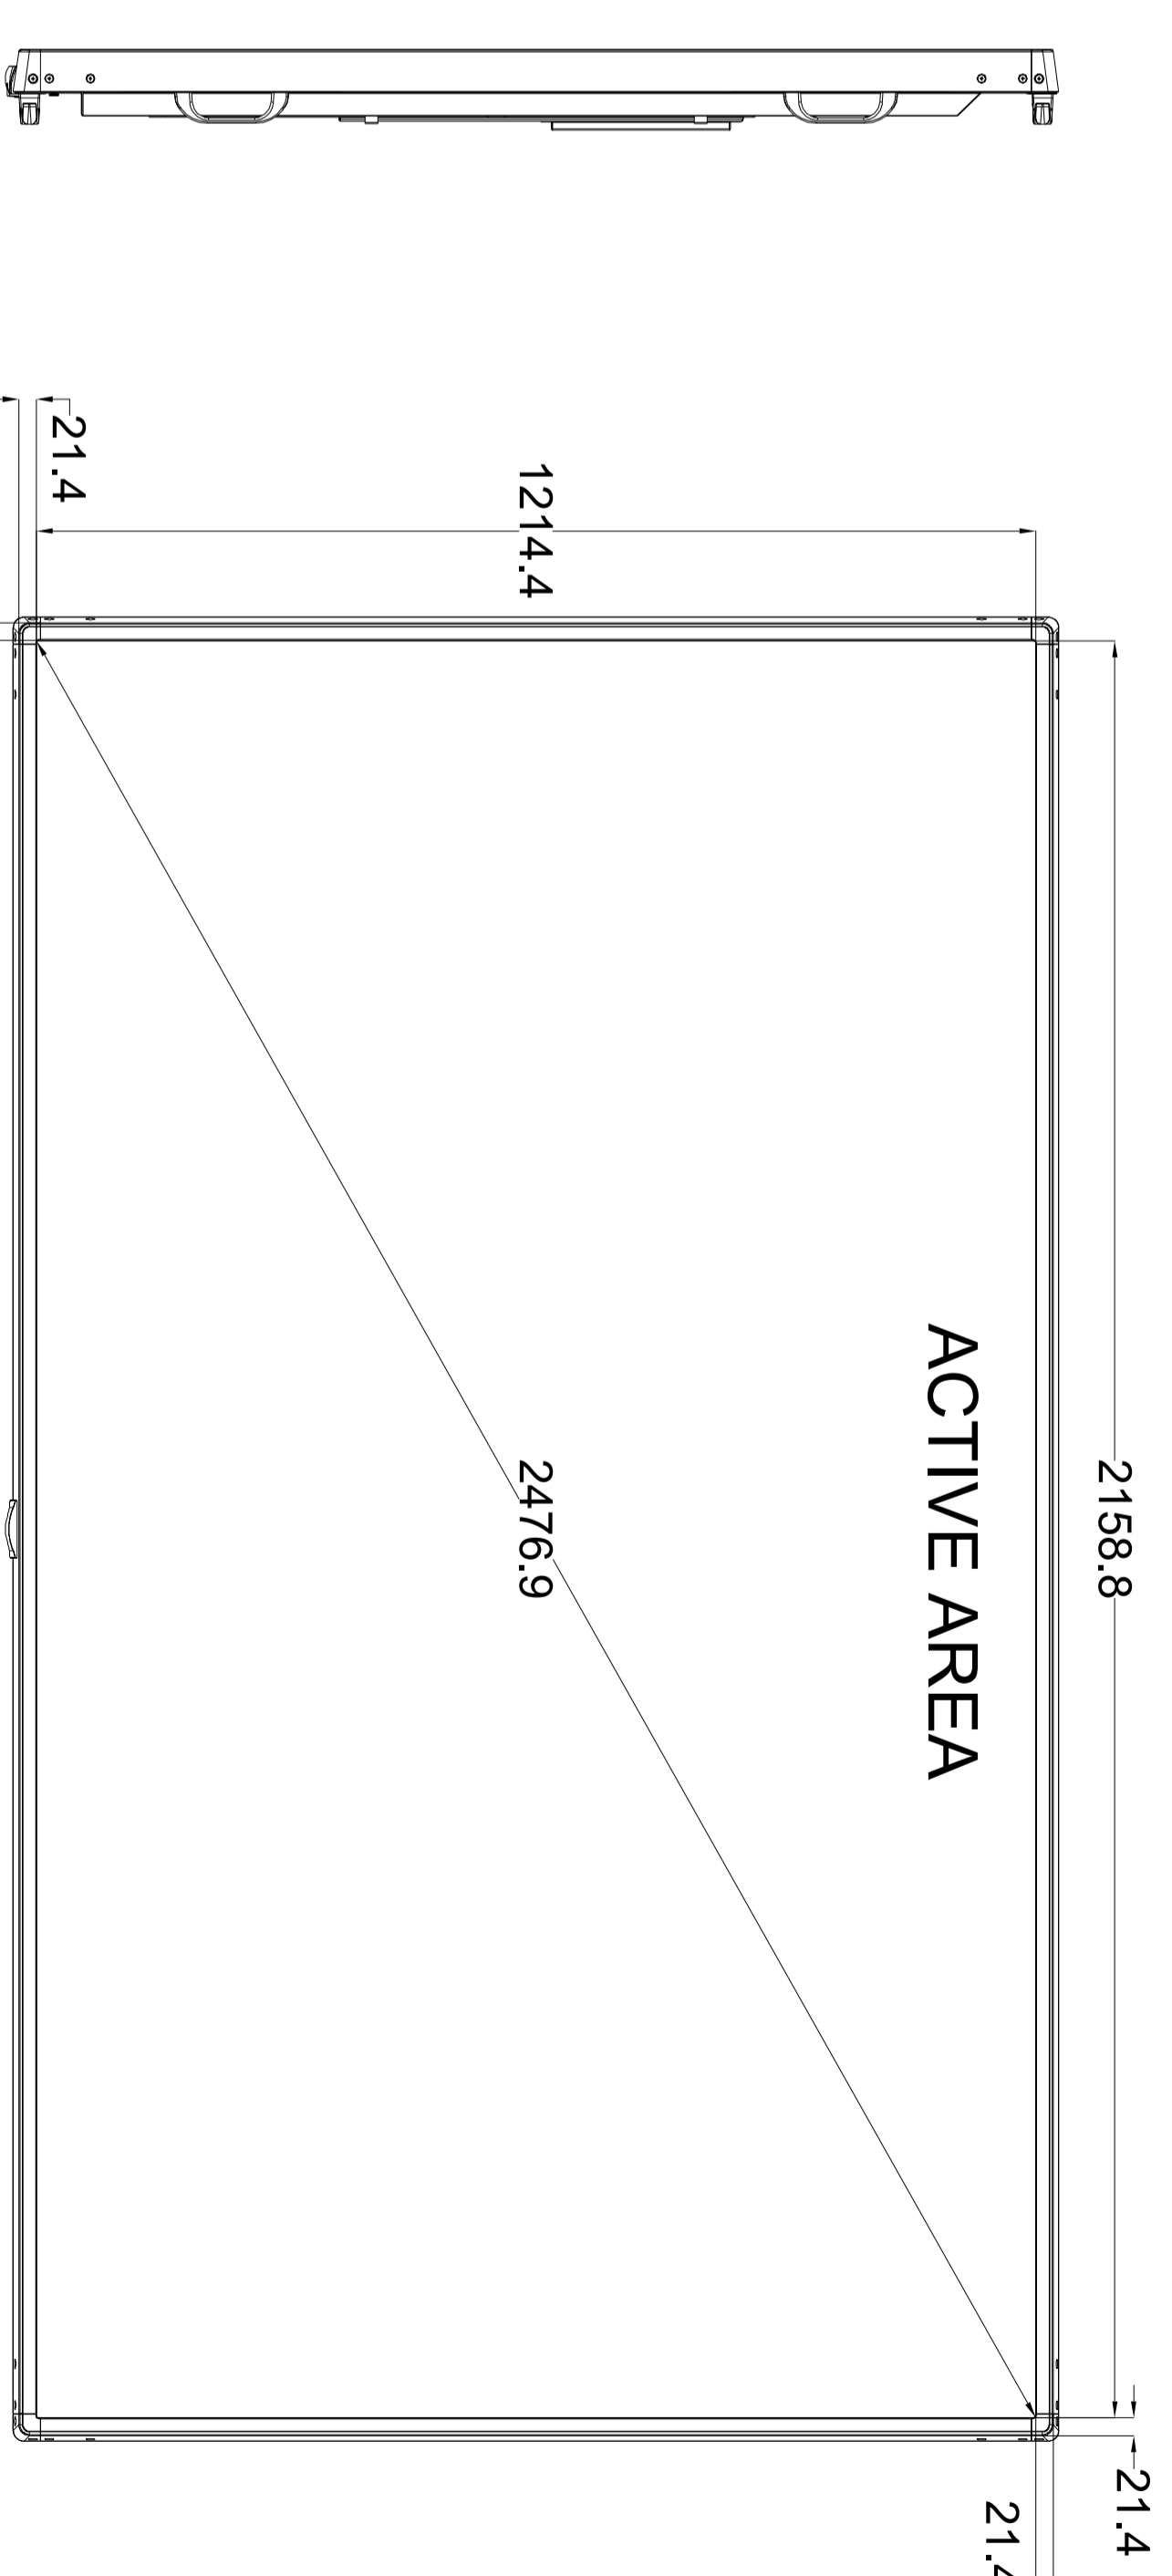

REV.NO.	DATE/TAHİR	NOTES/AÇIKLAMALAR
1	07.05.2020	DRAWING CREATED / ÇİZİM DÜŞÜRÜLDÜ
2	12.05.2020	PREPARED / MODELE ADDED / ETİKET EKLENDİ.
3	27.05.2020	800x500 VESA AND ADA ADAPTATION / 800x500 VESA ve ADA UYUMU
4	12.06.2020	800x400 VESA / 800x400 VESA
5	10.09.2020	COMPONENT POSITION CHANGES

DIMENSIONS (mm)		
MODEL	WIDTH	DEPTH
98599_DS	mm	mm
PRODUCT	HEIGHT	
	mm	
PACKAGING		

ACTIVE CELL DIMENSIONS	
2158.8	2158.8
1214.4	1214.4

TOLERANCES	K
0.00/50.00	±0.10
50.01/100.00	±0.30
100.01/250.00	±0.50
250.01/500.00	±0.75
500.01/1000.00	±1.00
1000.01/2500.00	±1.50
ANGLES	±0.5°