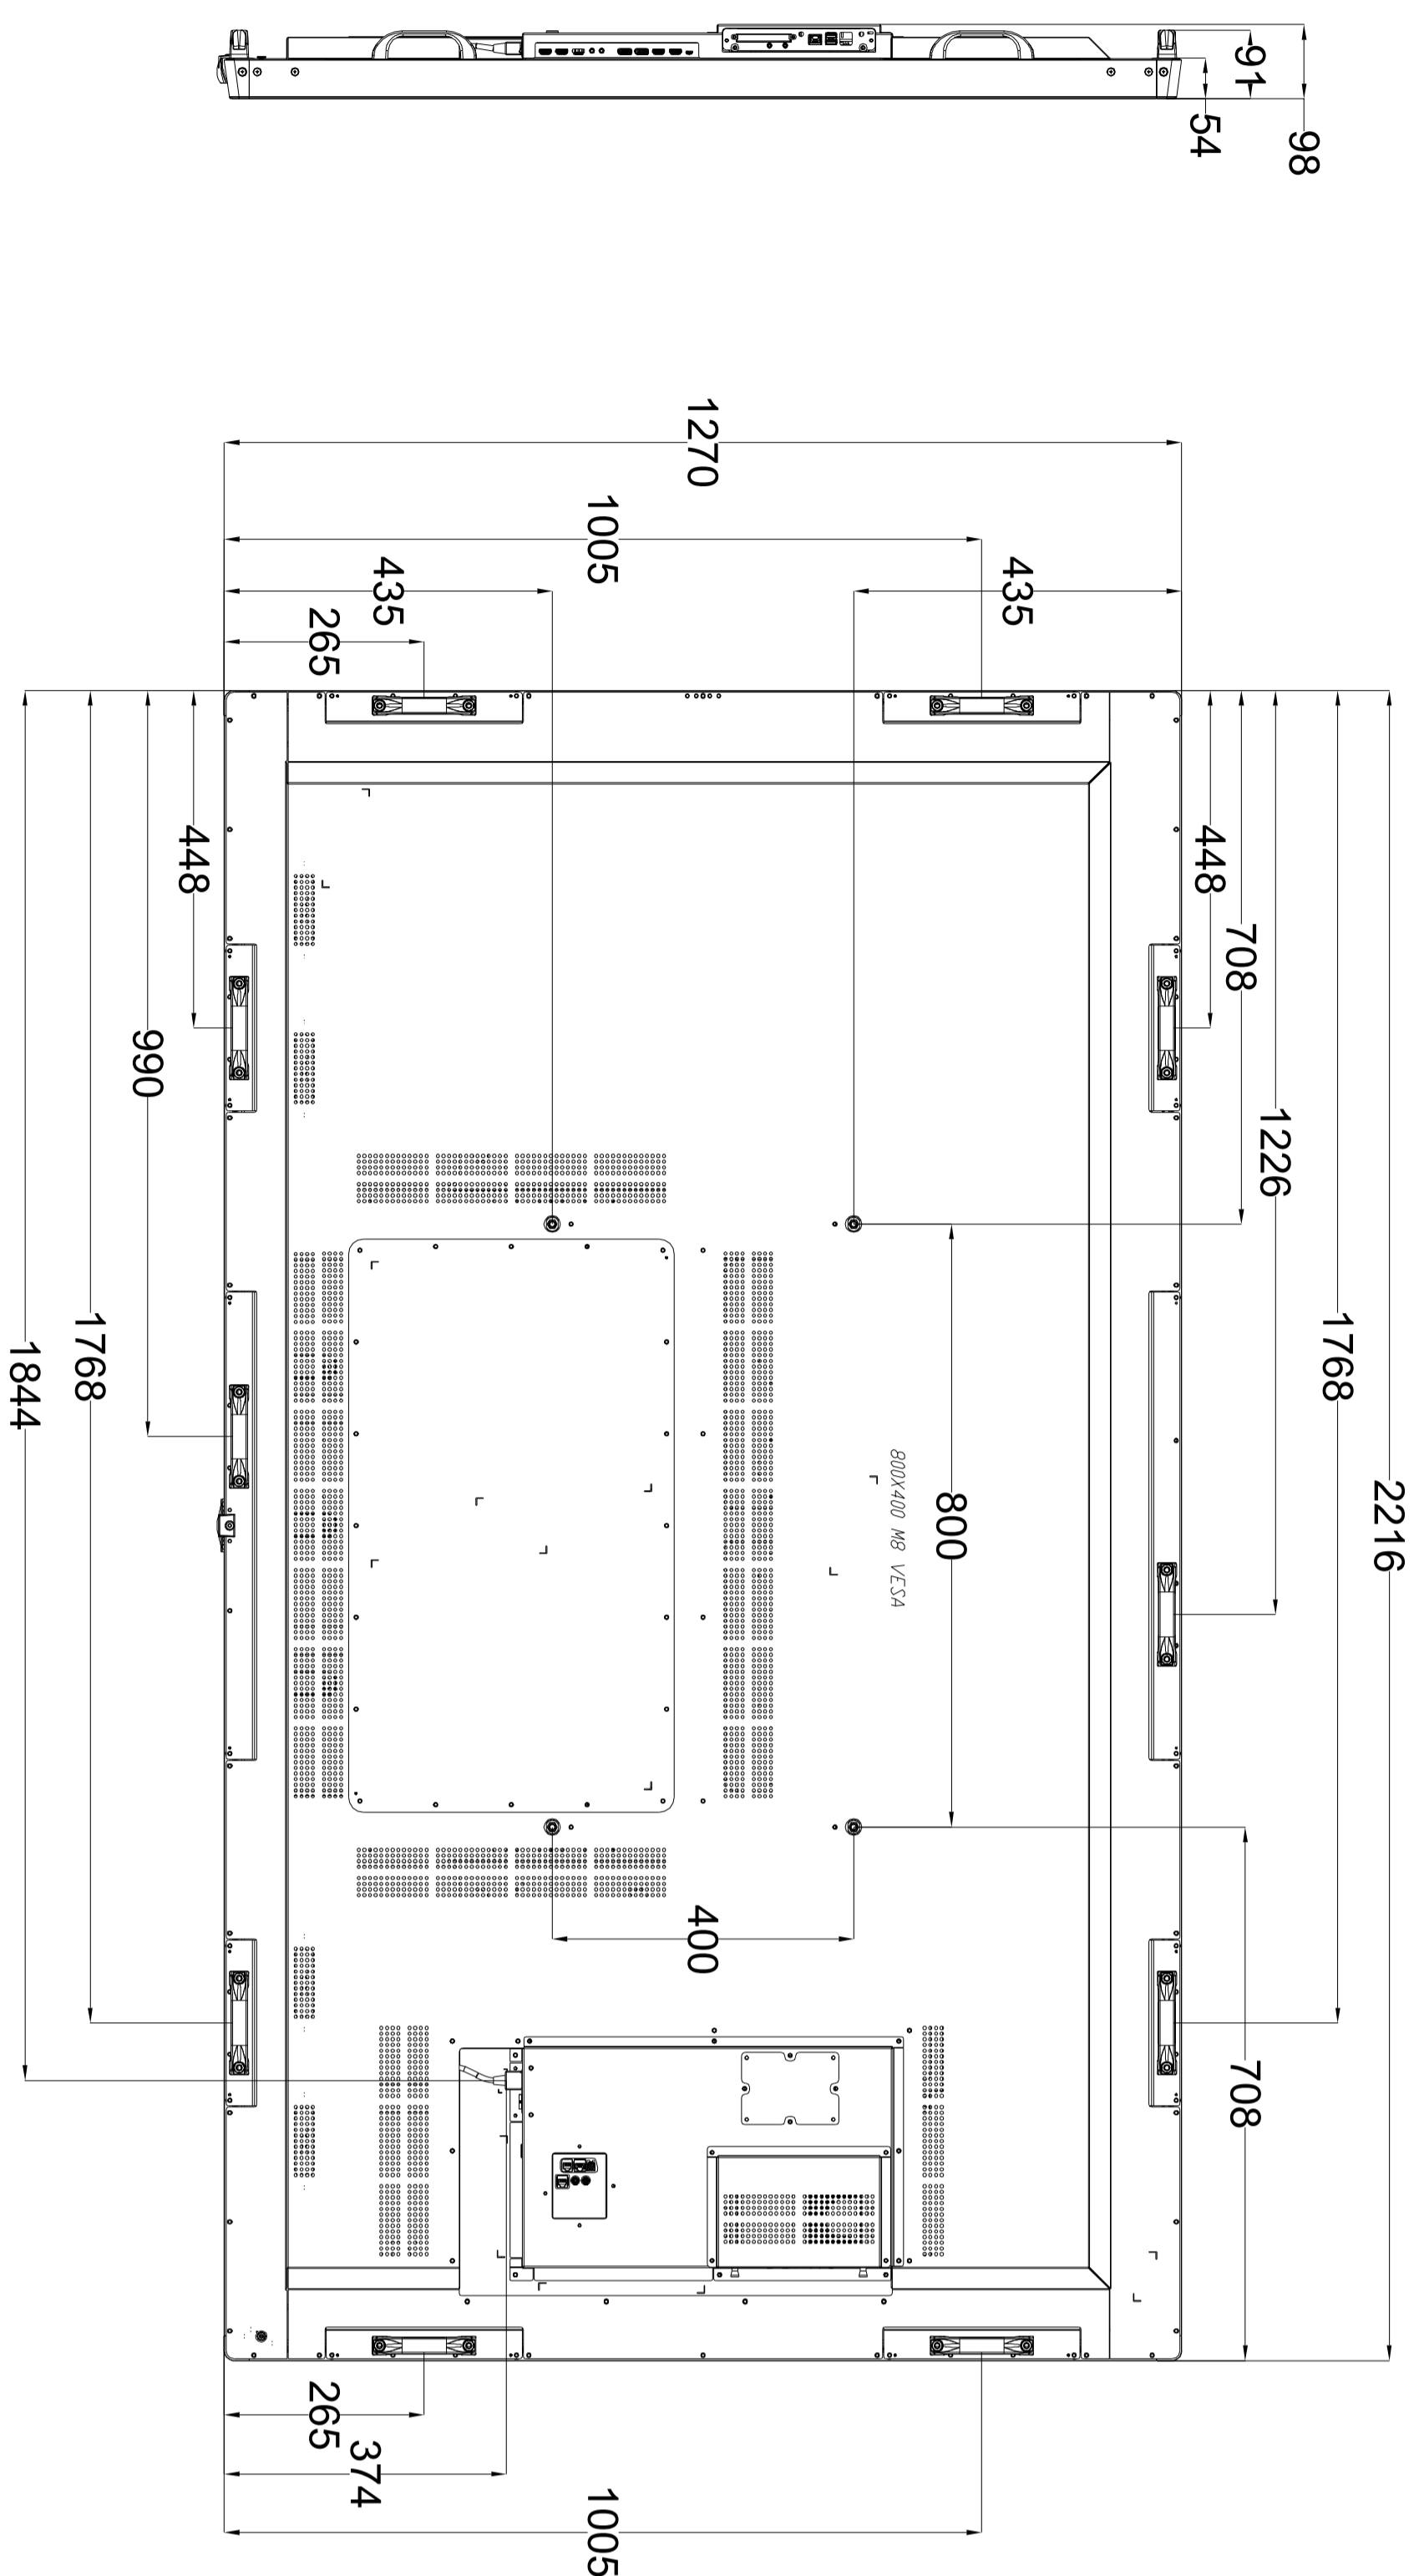

REV.NO.	DATE/TAHİR	NOTES/AÇIKLAMALAR
1	07.05.2020	DRAWING CREATED / ÇİZİM DÜŞÜRÜLDÜ
2	12.05.2020	PREPARED / MODELE ADDED / ETİKET EKLENDİ.
3	27.05.2020	800x500 VESA AND ADA ADAPTATION / 800x500 VESA ve ADA UYUMU
4	12.06.2020	800x400 VESA / 800x400 VESA
5	10.09.2020	COMPONENT POSITION CHANGES

DIMENSIONS (mm)		
MODEL	WIDTH	DEPTH
98599_DS	mm	mm
PRODUCT	HEIGHT	
	mm	
PACKAGING		

ACTIVE CELL DIMENSIONS	
2158.8	2158.8
1214.4	1214.4

TOLERANCES	K
0.00/50.00	±0.10
50.01/100.00	±0.30
100.01/250.00	±0.50
250.01/500.00	±0.75
500.01/1000.00	±1.00
1000.01/2500.00	±1.50
ANGLES	±0.5°