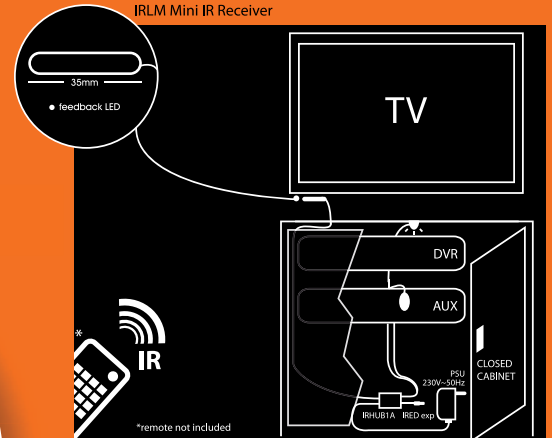

Home Made Easy

wide band 30-60 kHz incl NEC, RC5/6, RCMM, XMP, etc.

Colour coded jacks for easy connection.

IRLM Mini Surface Mount Receiver (35 x 10 x 10 mm), including double-sided stick pad

IRHUB1A with 2IREDB IR Emitters attached for control of up to 2 devices

230V-50Hz to 12VDC Mains Power Supply Adapter

Instruction Manual

OPTIONAL Expansion Possibilities: 3IREDB IR Emitters for additional control of 3 devices

More from ebode

TAKE10 IR+RF

www.ebodeelectronics.eu

eIR^{2x}™

Our ebode proprietary eIR^{2x}™ (pronounce Irex) Technology guarantees a high level of immunity for infrared noise from direct sunlight, CFL lighting and Flat Panel TV's (including Plasma, LCD and LED). Provides accurate reproduction of the latest generation Infrared codes that are used in remote controls of, for instance, set-top boxes and media players (incl. RC5/6, RCMM, XMP). The IR Link M runs on a 12VDC mains adapter (included). No battery required!

The ebode IR Link M is a mains powered InfraRed Extender System that allows full remote control operation of audio/video components (such as your Blu-ray player, A/V Receiver, DVR, Satellite Box, Cable Tuner, etc.) which are located behind closed cabinet doors or other concealed and/or out-of-sight locations.