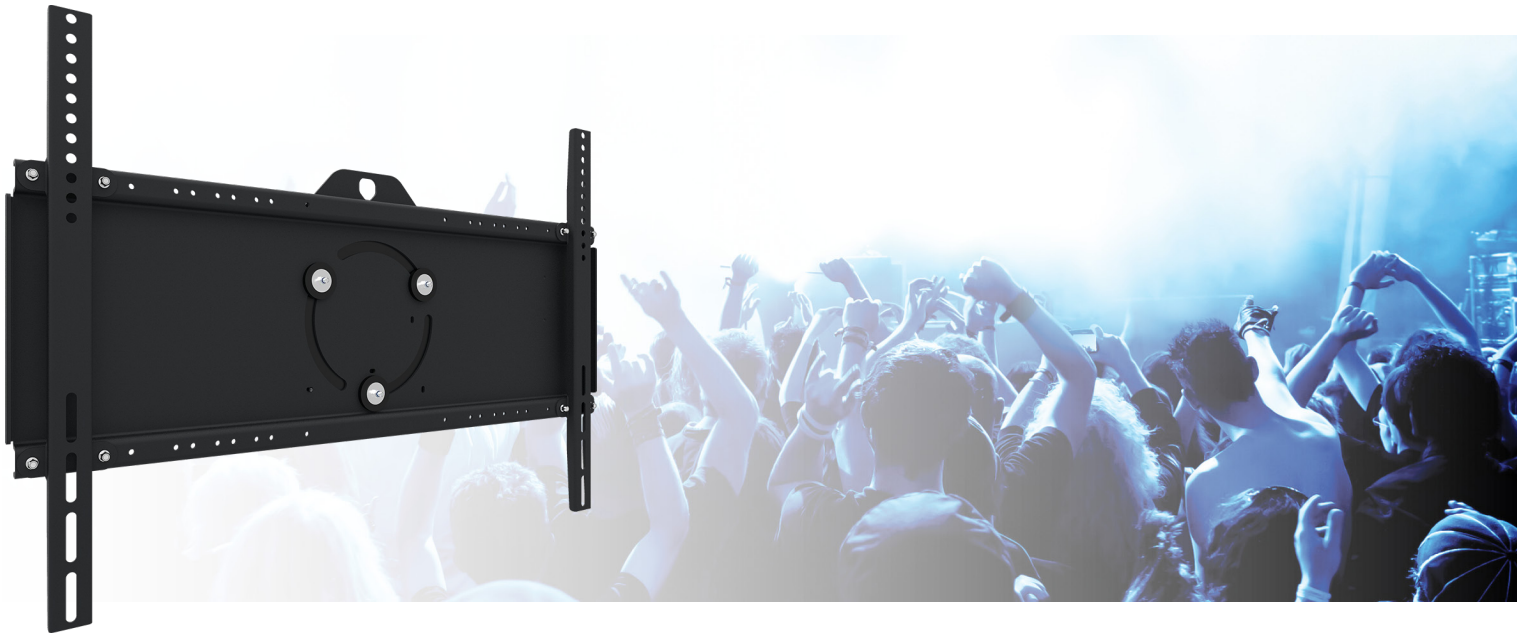

Universal rental mount

052.5070 VESA mount incl. rotation with three-point coupling

This universal rental mount with rotation function allows the screen to be installed to the stand, truss and wall. The rotation function allows the screen to easily from landscape to portrait, after which the screen can be fastened in the preferred position. The mount is delivered excluding a padlock, which should be added separately.

Universal rental mount

Features

Weight: 12.00 kg

Colour: Black

Maximum load: 160 kg

Screen position: Landscape, Portrait

Type bracket/interface: Universal

Rotation: 90°

Range bracket/interface: Max. 800 x 600 mm

Mounting system: Three-point coupling

Other information: not suitable in combination with the 063.0465