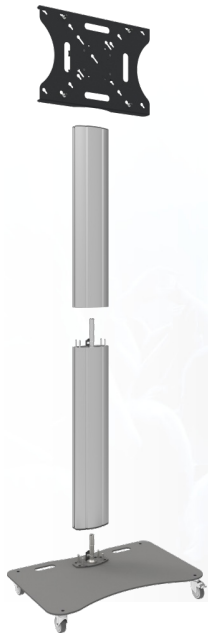

## Divisible trolley max. 65 inch

### **062.1540** Fully divisible trolley max. 65" incl. bracket max. 600-400

The SmartMetals fully divisible stand is particularly suitable for rental applications. Due to the stand being divided in 4 parts: the base plate, the column in two parts of 95cm and the VESA bracket, the stand and the screen can be transported compact in a flightcase. Furthermore this stand has three separate cable ducts, the flat panel can be fastened by means of coupling bolts and it can be installed without using any tools.

Divisible trolley max. 65 inch

Features

**Maximum length:** 1921 mm (centre flat panel)

**Weight:** 69.00 kg

**Colour:** Dark grey, Aluminium

**Maximum load:** 60 kg

**Screen position:** Landscape, Portrait

**Inch range:** max. 65 inch

**Mobile / fixed:** Mobile

**Height adjustment:** Manual

**Bracket/interface:** Included

**Type bracket/interface:** VESA

**Range bracket/interface:** Max. VESA 600-400

**Cable duct:** 15, 35, 15 mm Ø