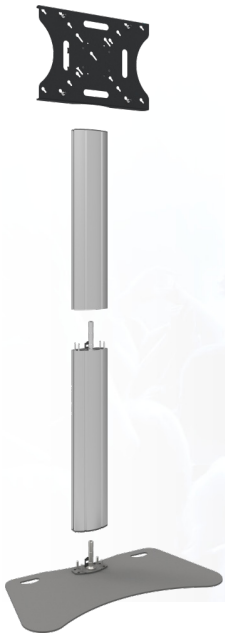

Divisible stand max. 90 inch

## **062.3040** Fully divisible stand max. 90" incl. bracket max. 600-400

The SmartMetals fully divisible stand is particularly suitable for rental applications. Due to the stand being divided in 4 parts: the base plate, the column in two parts of 95cm and the VESA bracket, the stand and the screen can be transported compact in a flightcase. Furthermore this stand has three separate cable ducts, the flat panel can be fastened by means of coupling bolts and it can be installed without using any tools.

## Divisible stand max. 90 inch

### Features

**Maximum length:** 1822 mm (centre flat panel)

**Weight:** 68.00 kg

**Colour:** Dark grey, Aluminium

**Maximum load:** 85 kg

**Screen position:** Landscape, Portrait

**Inch range:** max. 90 inch