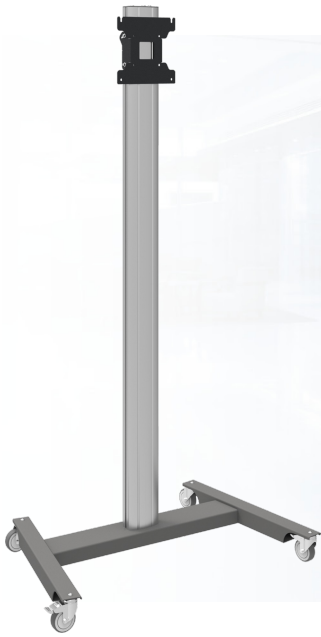

Trolley (Light Series) incl. bracket

062.8722 Trolley (Light Series) incl. bracket max. VESA 200 for flat panels max. 55 inch, 30 kg

The SmartMetals light series stands are especially suitable for mounting light weight displays. The solutions are of identical quality as you are used from SmartMetals, but lightweight and especially developed for mounting lighter displays. For permanent installation this results in a complete set; consisting of a base plate, column and interface for your display.

Trolley (Light Series) incl. bracket

Features

Maximum length: 1826 mm (centre VESA pattern)

Weight: 19.50 kg

Colour: Dark grey, Aluminium

Maximum load: 30 kg

Screen position: Landscape, Portrait

Inch range: max. 55 inch

Mobile / fixed: Mobile

Bracket/interface: Included

Type bracket/interface: VESA

Range bracket/interface: VESA 100, 200

Cable duct: 35 x 15 mm