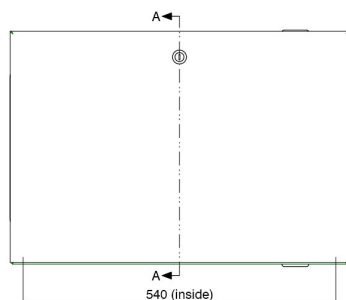

Computer cabinet

063.7670 Computer cabinet for 062.7600/.7650/.7205 (max. 15 kg 540x176x358)

This cabinet offers the PC to go up and down with the touch display on our tip and touch stands; and offers the cables to be hidden in the cabinet to be stored all together in the housing. As additional option it allows the computers to be protected from theft and vandalism in this solid steel housing

Computer cabinet

Features

Weight: 8.50 kg

Colour: Black

Maximum load: 15 kg

SECTION A-A