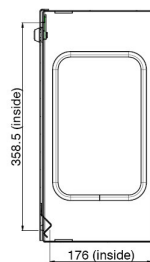

Computer cabinet

063.7670 Computer cabinet for 062.7600/.7650/.7205 (max. 15 kg 540x176x358)

This cabinet offers the PC to go up and down with the touch display on our tip and touch stands; and offers the cables to be hidden in the cabinet to be stored all together in the housing. As additional option it allows the computers to be protected from theft and vandalism in this solid steel housing

Computer cabinet

Features

Weight: 8.50 kg

Colour: Black

Maximum load: 15 kg

SECTION A-A