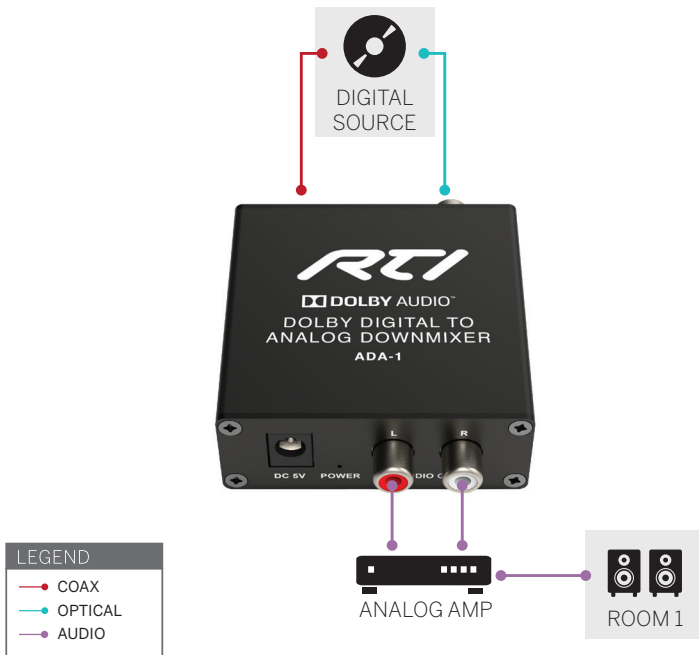

Specifications

Power Supply	5v DC / 10W power supply (CE/FCC certified)
Power Consumption	Max 5 Watts
Audio Input Zones	1
Optical Audio Inputs	1
Digital Coax Audio Inputs	1
Audio Output Zones	1
Stereo L/R Outputs	1
Lip Sync Delay.....	No
Dimensions HxWxD.....	0.9 in (2.4 cm) x 3.2 in (8 cm) x 2.5 in (6.4 cm)
Weight	0.1 lb (0.10 kg)
Operating Temp Range	0 to +35°C (32 to +95°F)
Operating Humidity Range	5 to 90% RH Non-condensing
Distortion	<0.001% @ 1kHz at 2V RMS
Signal to Noise Ratio.....	> 90dB (20Hz - 20kHz)
Supported Audio Formats.....	Input: 5.1 Dolby Digital / 2ch Stereo PCM
Output Impedance.....	500Ω
Frequency Response.....	< +/-0.5dB"
Warranty	Three Years (Parts & Labor)

All Specifications subject to change without notice.

Wiring Diagram