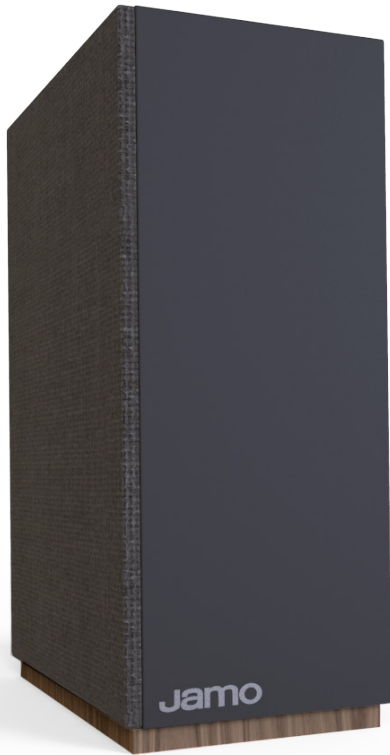

S 810 SUB

10" SUBWOOFER

COMPLETELY NEW, COMPLETELY MODERN

The new Jamo Studio 8 series has been completely reimagined to live seamlessly in modern, premium environments. Contemporary material and finish choices accentuate the clean, minimalist lines of this European design, while the compact cabinet designs are an ideal solution for urban living environments around the world.

TRUE CINEMA LOW FREQUENCIES

Equipped with a 10" polyfiber woofer and a 150W class D amplifier, the Jamo Studio S 810 SUB delivers dynamic, powerful bass in any listening environment - from full cinema surround systems to critical 2-channel listening.

ULTRA SLIM CABINET

The Jamo Studio S 810 SUB utilizes an ultra-slim cabinet for exceptional placement flexibility and orientation flexibility - front firing against a wall or side firing next to a media console or cabinet. At less than 9" deep, it can even be placed on its side and hidden underneath a sofa or chair. The 90° power cable allows for extra tight placement against the wall, for minimal intrusion into the room.

BOTTOM MOUNTED AMPLIFIER

The high powered class D amplifier and input panel is mounted on the bottom of the cabinet, making for a clean, unobtrusive look in any orientation. 90° power cable and RCA cable are included for exceptional space management.