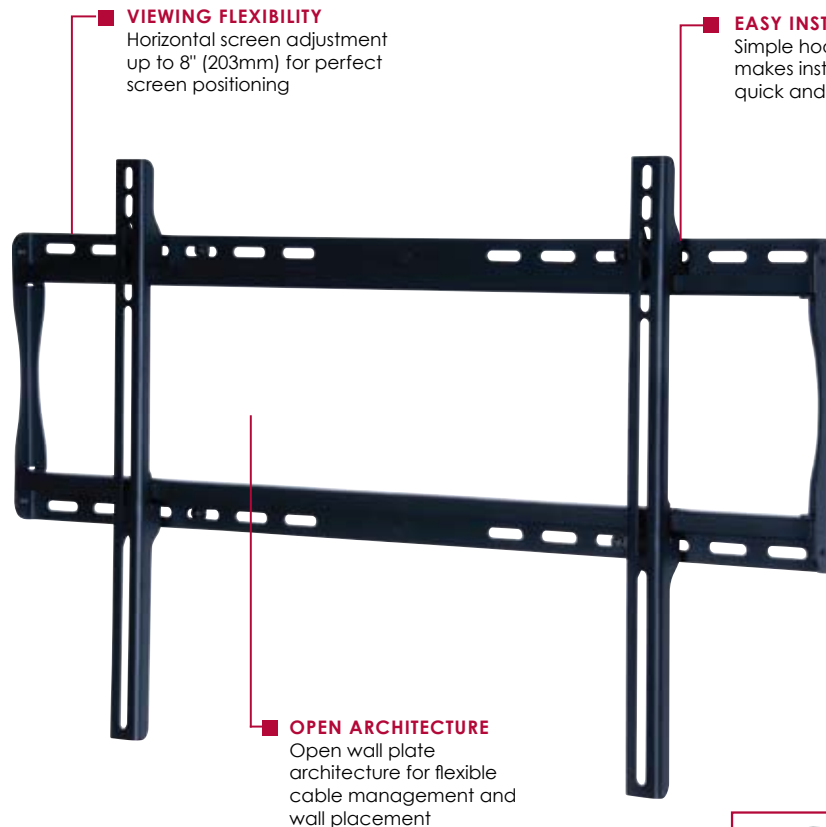

SF650 / SF650-S
SF650P / SF650P-S

SmartMount® Universal Flat Wall Mount for 32" to 56" Flat Panel Screens

Boundless placement opportunities and speedy installations are delivered in one low-profile package. The ultra-slim SF650 adapts to any installation environment with its open wall plate architecture that delivers screen placement flexibility, simplified access to electrical access and cable management options. This ultra-slim mount is the supreme solution for low-profile applications.

Screen size: 32"-56"

Max load: 175lb (79kg)

FEATURES

- Universal mount fits screens with mounting patterns up to 29.23" W x 17.05" H (742 x 433mm)
- Open wall plate architecture allows for total wall access, increasing electrical access and cable management options
- Low-profile design holds screen only 1.7" (43mm) from the wall for a low-profile application
- Horizontal screen adjustment of up to 8" (203mm) (depending on screen model) for perfect screen placement
- Universal brackets easily hook onto wall plate for fast installation
- Mounts to wood studs, concrete, cinder block or metal studs (metal stud accessory required)
- Comes with Peerless' Sorted-for-You™ fastener pack with all necessary screen attachment hardware
- Integrated security options available
- UL listed

Low-profile design holds screen only 1.7" (43mm) from the wall

Model Numbers

WARRANTY: Limited 5-year

SF650(-S)	Universal Flat Wall Mount for 32" to 56" Flat Panel Screens - security models
SF650P(-S)	Universal Flat Wall Mount for 32" to 56" Flat Panel Screens - standard models

Product Specifications

	DIMENSIONS (W x H x D)	PRODUCT WEIGHT	LOAD CAPACITY	FINISH	AVAILABLE COLORS
SF650(P)(-S)	30.87" x 18" x 1.7" (784 x 457 x 43mm)	5.47lb (2.51kg)	175lb (79kg)	Scratch resistant fused epoxy	SF650(P): Black SF650(P)-S: Silver