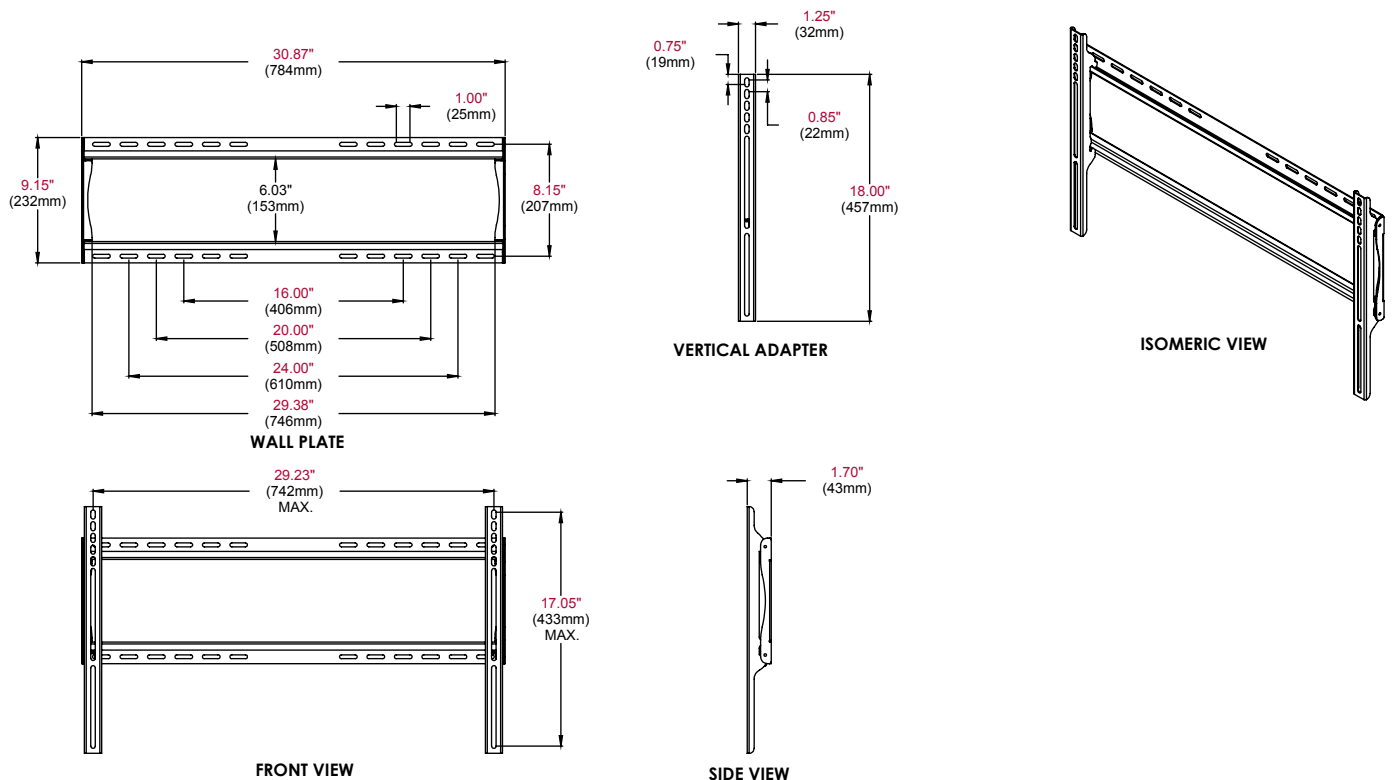

Model Numbers

WARRANTY: Limited 5-year

SF650(-S)	Universal Flat Wall Mount for 32" to 56" Flat Panel Screens - security models
SF650P(-S)	Universal Flat Wall Mount for 32" to 56" Flat Panel Screens - standard models

Product Specifications

	DIMENSIONS (W x H x D)	PRODUCT WEIGHT	LOAD CAPACITY	FINISH	AVAILABLE COLORS
SF650(P)(-S)	30.87" x 18" x 1.7" (784 x 457 x 43mm)	5.47lb (2.51kg)	175lb (79kg)	Scratch resistant fused epoxy	SF650(P): Black SF650(P)-S: Silver

Package Specifications

	PACKAGE SIZE (W x H x D)	PACKAGE SHIP WEIGHT	PACKAGE UPC CODE	PACKAGE CONTENTS	UNITS IN PACKAGE
SF650(P)(-S)	32" x 10.06" x 3.5" (813 x 256 x 89mm)	8lb (3.62kg)	SF650: 735029250340 SF650-S: 735029250364 SF650P: 735029250357 SF650P-S: 735029250371	Wall plate, universal brackets, mounting and screen attachment hardware	1

Accessories

ACC415:	4-pack Metal Stud Fastener Kit
ACC309:	Video Conference Shelf

All dimensions = inch (mm)

ARCHITECTS SPECIFICATIONS

The Smartmount® Universal Flat Wall Mount shall be a Peerless model SF650 and shall be located where indicated on the plans. It shall be constructed of heavy gauge cold rolled steel and finished with scratch resistant Black or Silver Fused Epoxy. Assembly and installation shall be done according to instructions provided by the manufacturer.