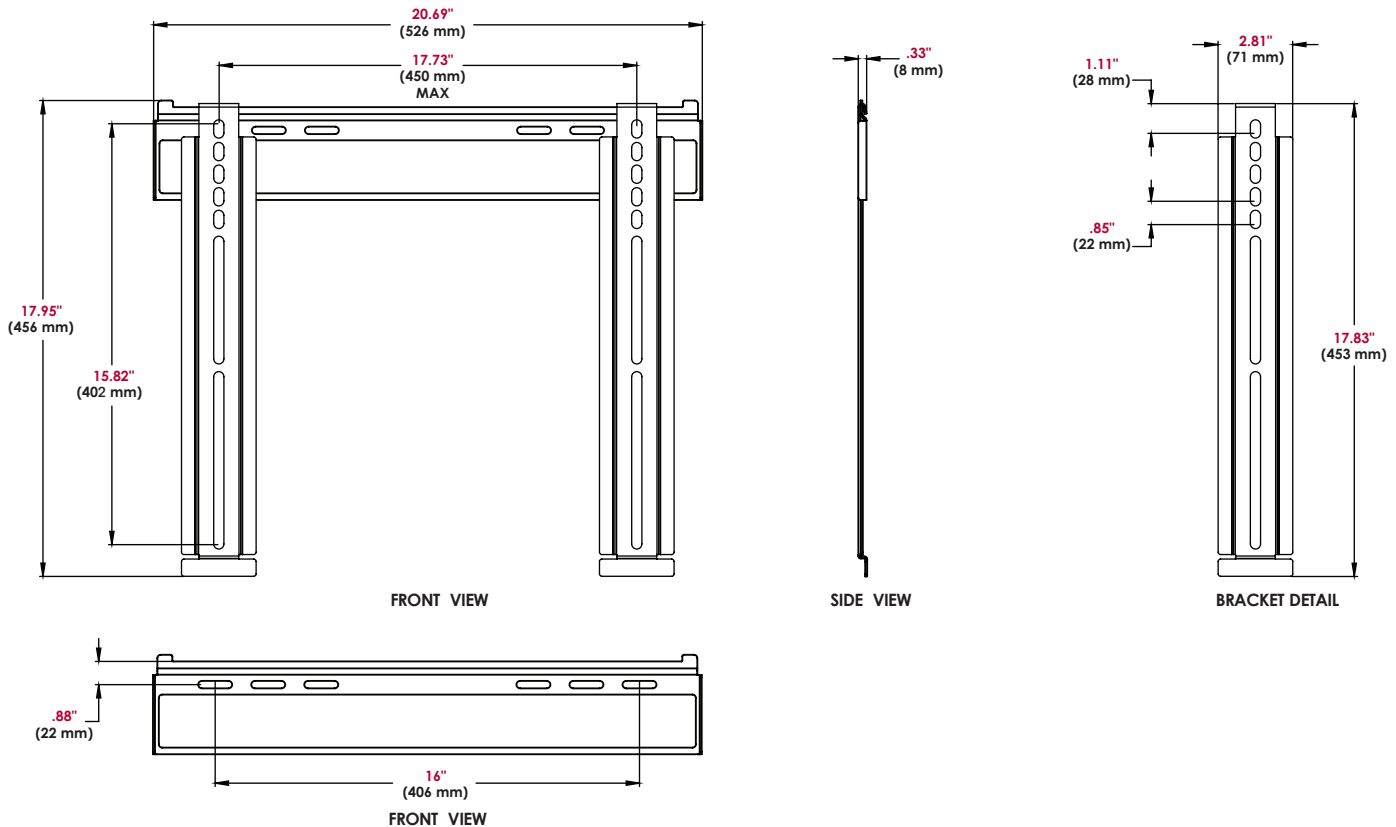

Display size: 23"-46"

Max load: 150lb (68kg)

FEATURES

- Ultra-thin design holds display only 0.33" (8mm) from the wall for a near-invisible application
- Universal mount compatible with ultra-thin displays with mounting patterns up to 450 x 402mm (17.73" W x 15.82" H)
- Universal brackets easily hook onto wall plate for an easy installation
- Industrial-strength Velcro® latching system secures display adapters to wall plate in a single step, making installation fast and secure
- Horizontal adjustment of up to 6" (152mm) (depending on display model) for perfect display placement
- Mounts to wood studs, concrete, cinder block or metal studs (metal stud accessory required)
- Comes with Peerless-AV Sorted-for-You™ fastener pack with all necessary display attachment hardware

Package Specifications

	PACKAGE SIZE (W x H x D)	PACKAGE SHIP WEIGHT	PACKAGE UPC CODE	PACKAGE CONTENTS	UNITS IN PACKAGE
SUF640P	22.375" x 2.375" x 5.25" (568 x 60 x 133mm)	4.7lb (2.2kg)	735029258353	Wall plate, universal display adapters, mounting and display attachment hardware	1

Accessories

ACC215: Metal Stud Accessory Kit

NOTE: Display Compatibility Requirements

Designed exclusively for use with ultra-thin displays 2" (50.8mm) deep or less

All dimensions = inch (mm)

- The display does not require any additional heat ventilation room than 0.33" (8mm). Please refer to the manufacturer's requirements for mounting your display on the wall.
- The display must have a flat mounting surface, or the mounting holes need to be on the furthest back surface of the display.
- Input/Output connection must be properly orientated to accommodate mounting 0.33" (8mm) from the wall.