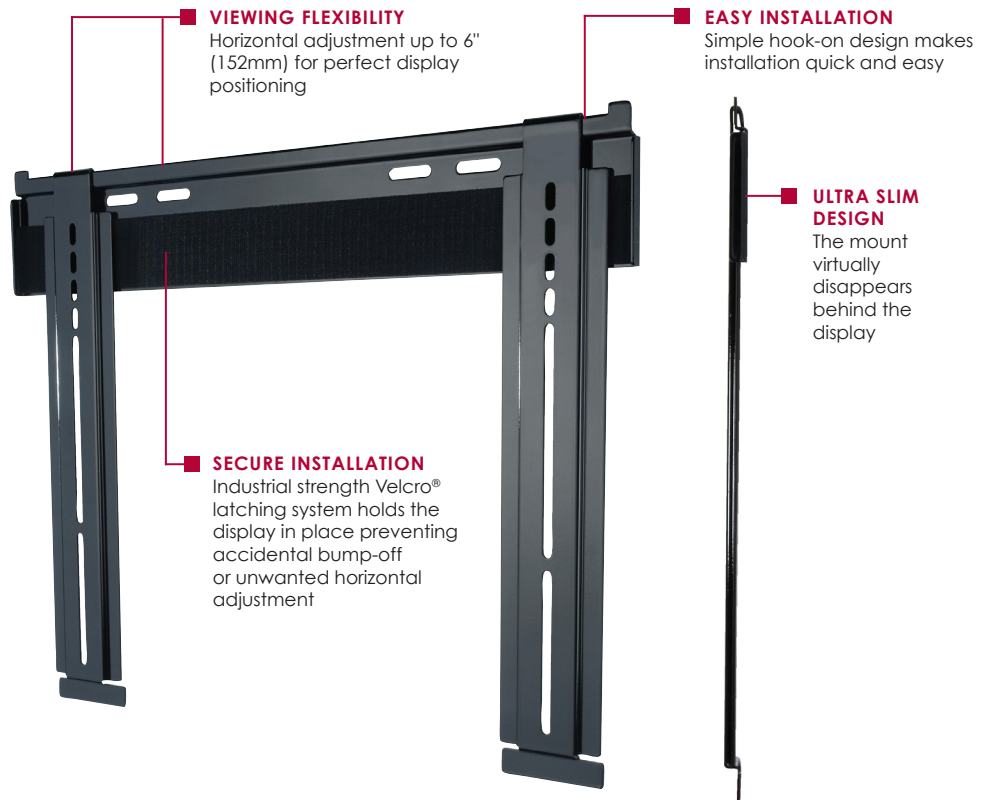

SUF640P

Universal Ultra Slim Flat Wall Mount

For 23" to 46" Ultra-thin Flat Panel Displays*

One of the world's slimmest mounts at only 0.33" (8mm) thin, this near-invisible mount is the beauty that supports the modern style of the latest ultra-thin flat panel displays. Its all-steel, clean-line, high-gloss modeling features universal compatibility with virtually any ultra-thin flat panel display innovation. This unmatched solution delivers space-saving, ultra-sleek looks and brings the display ultra-close to the wall.

Display size: 23"-46"

Max load: 150lb (68kg)

FEATURES

- Ultra-thin design holds display only 0.33" (8mm) from the wall for a near-invisible application
- Universal mount compatible with ultra-thin displays with mounting patterns up to 450 x 402mm (17.73" W x 15.82" H)
- Universal brackets easily hook onto wall plate for an easy installation
- Industrial-strength Velcro® latching system secures display adapters to wall plate in a single step, making installation fast and secure
- Horizontal adjustment of up to 6" (152mm) (depending on display model) for perfect display placement
- Mounts to wood studs, concrete, cinder block or metal studs (metal stud accessory required)
- Comes with Peerless-AV Sorted-for-You™ fastener pack with all necessary display attachment hardware

* Designed exclusively for use with ultra-thin displays 2" (50.8mm) deep or less

Easy hook-on design

Specially designed safety tabs for secure support

CLICK: www.peerless-av.com

CALL: 800.865.2112

FAX: 800.359.6500

peerless-AV™

SUF640P: Universal Ultra Slim Flat Wall Mount for 23" to 46" Ultra-thin Flat Panel Displays

Product Specifications

	DIMENSIONS (W x H x D)	PRODUCT WEIGHT	LOAD CAPACITY	FINISH	AVAILABLE COLORS
SUF640P	20.69" x 17.95" x .33" (526 x 456 x 8mm)	4.1lb (1.9kg)	150lb (68kg)	Scratch resistant fused epoxy	Gloss Black