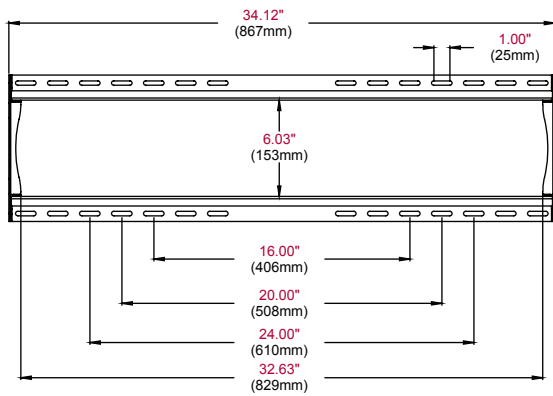

SF660(-S)	Universal Flat Wall Mount for 37" to 63" Flat Panel Screens - security models
SF660P(-S)	Universal Flat Wall Mount for 37" to 63" Flat Panel Screens - standard models

Product Specifications

	DIMENSIONS (W x H x D)	PRODUCT WEIGHT	LOAD CAPACITY	FINISH	AVAILABLE COLORS
SF660(P)(-S)	34.12" x 18" x 1.25" (867 x 457 x 32mm)	6.76lb (3kg)	200lb (90.7kg)	Scratch resistant fused epoxy	SF660(P): Black SF660(P)-S: Silver

Package Specifications

	PACKAGE SIZE (W x H x D)	PACKAGE SHIP WEIGHT	PACKAGE UPC CODE	PACKAGE CONTENTS	UNITS IN PACKAGE
SF660(P)(-S)	35.25" x 10.06" x 3.5" (895 x 256 x 89mm)	9.4lb (4.26kg)	SF660: 735029235590 SF660-S: 735029235620 SF660P: 735029235644 SF660P-S: 735029235637	Wall plate, universal brackets, mounting and screen attachment hardware	1

Accessories

ACC415:	4-pack Metal Stud Fastener Kit
ACC309:	Video Conference Shelf

All dimensions = inch (mm)

WALL PLATE