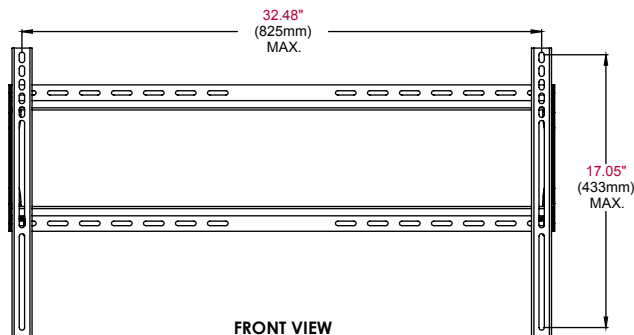

FEATURES

- Universal mount fits screens with mounting patterns up to 32.48" W x 17.05" H (825 x 433mm)
- Increased screen compatibility includes VESA® 800 x 400mm mounting hole patterns
- Open wall plate architecture allows for total wall access, increasing electrical access and cable management options
- Low-profile design holds screen only 1.25" (32mm) from the wall for a low-profile application
- Includes deep screen adapters to hold screen 1.7" (43mm) from wall for easier cable management access
- Horizontal screen adjustment of up to 8" (203mm) (depending on screen model) for perfect screen placement
- Universal brackets easily hook onto wall plate for fast installation
- Mounts to wood studs, concrete, cinder block or metal studs (metal stud accessory required)
- Comes with Peerless' Sorted-for-You™ fastener pack with all necessary screen attachment hardware
- Integrated security options available
- UL listed

Product Specifications

	DIMENSIONS (W x H x D)	PRODUCT WEIGHT	LOAD CAPACITY	FINISH	AVAILABLE COLORS
SF660(P)(-S)	34.12" x 18" x 1.25" (867 x 457 x 32mm)	6.76lb (3kg)	200lb (90.7kg)	Scratch resistant fused epoxy	SF660(P): Black SF660(P)-S: Silver

Package Specifications

	PACKAGE SIZE (W x H x D)	PACKAGE SHIP WEIGHT	PACKAGE UPC CODE	PACKAGE CONTENTS	UNITS IN PACKAGE
SF660(P)(-S)	35.25" x 10.06" x 3.5" (895 x 256 x 89mm)	9.4lb (4.26kg)	SF660: 735029235590 SF660-S: 735029235620 SF660P: 735029235644 SF660P-S: 735029235637	Wall plate, universal brackets, mounting and screen attachment hardware	1

Accessories

ACC415:	4-pack Metal Stud Fastener Kit
ACC309:	Video Conference Shelf

All dimensions = inch (mm)

WALL PLATE

VERTICAL ADAPTER

ISOMETRIC VIEW

FRONT VIEW

SIDE VIEW SHALLOW ADAPTER