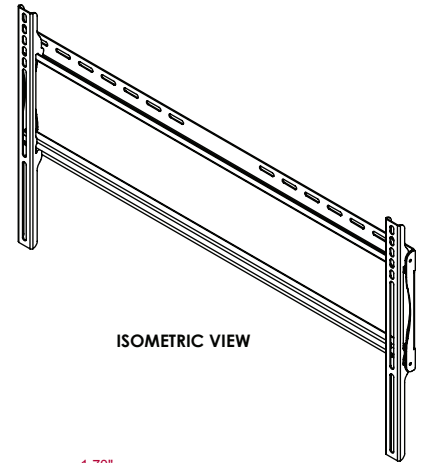

FEATURES

- Universal mount fits screens with mounting patterns up to 32.48" W x 17.05" H (825 x 433mm)
- Increased screen compatibility includes VESA® 800 x 400mm mounting hole patterns
- Open wall plate architecture allows for total wall access, increasing electrical access and cable management options
- Low-profile design holds screen only 1.25" (32mm) from the wall for a low-profile application
- Includes deep screen adapters to hold screen 1.7" (43mm) from wall for easier cable management access
- Horizontal screen adjustment of up to 8" (203mm) (depending on screen model) for perfect screen placement
- Universal brackets easily hook onto wall plate for fast installation
- Mounts to wood studs, concrete, cinder block or metal studs (metal stud accessory required)
- Comes with Peerless' Sorted-for-You™ fastener pack with all necessary screen attachment hardware
- Integrated security options available
- UL listed

Package Specifications

	PACKAGE SIZE (W x H x D)	PACKAGE SHIP WEIGHT	PACKAGE UPC CODE	PACKAGE CONTENTS	UNITS IN PACKAGE
SF660(P)(-S)	35.25" x 10.06" x 3.5" (895 x 256 x 89mm)	9.4lb (4.26kg)	SF660: 735029235590 SF660-S: 735029235620 SF660P: 735029235644 SF660P-S: 735029235637	Wall plate, universal brackets, mounting and screen attachment hardware	1

Accessories

ACC415:	4-pack Metal Stud Fastener Kit
ACC309:	Video Conference Shelf

All dimensions = inch (mm)

WALL PLATE

VERTICAL ADAPTER

ISOMETRIC VIEW

FRONT VIEW

SIDE VIEW SHALLOW ADAPTER

SIDE VIEW DEEP ADAPTER

ARCHITECTS SPECIFICATIONS

The Smartmount® Universal Flat Wall Mount shall be a Peerless model SF660 and shall be located where indicated on the plans. It shall be constructed of heavy gauge cold rolled steel and finished with scratch resistant Black or Silver Fused Epoxy. Assembly and installation shall be done according to instructions provided by the manufacturer.