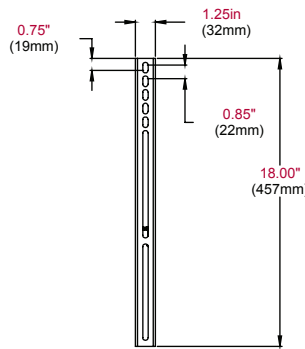

Product Specifications

	DIMENSIONS (W x H x D)	PRODUCT WEIGHT	LOAD CAPACITY	FINISH	AVAILABLE COLORS
SF660(P)(-S)	34.12" x 18" x 1.25" (867 x 457 x 32mm)	6.76lb (3kg)	200lb (90.7kg)	Scratch resistant fused epoxy	SF660(P): Black SF660(P)-S: Silver

Package Specifications

	PACKAGE SIZE (W x H x D)	PACKAGE SHIP WEIGHT	PACKAGE UPC CODE	PACKAGE CONTENTS	UNITS IN PACKAGE
SF660(P)(-S)	35.25" x 10.06" x 3.5" (895 x 256 x 89mm)	9.4lb (4.26kg)	SF660: 735029235590 SF660-S: 735029235620 SF660P: 735029235644 SF660P-S: 735029235637	Wall plate, universal brackets, mounting and screen attachment hardware	1

Accessories

ACC415:	4-pack Metal Stud Fastener Kit
ACC309:	Video Conference Shelf

All dimensions = inch (mm)

WALL PLATE

VERTICAL ADAPTER

ISOMETRIC VIEW

FRONT VIEW

SIDE VIEW SHALLOW ADAPTER

SIDE VIEW DEEP ADAPTER

ARCHITECTS SPECIFICATIONS

The Smartmount® Universal Flat Wall Mount shall be a Peerless model SF660 and shall be located where indicated on the plans. It shall be constructed of heavy gauge cold rolled steel and finished with scratch resistant Black or Silver Fused Epoxy. Assembly and installation shall be done according to instructions provided by the manufacturer.