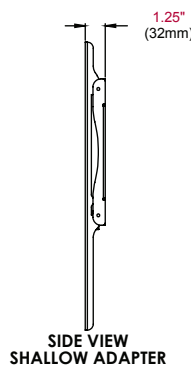

Product Specifications

	DIMENSIONS (W x H x D)	PRODUCT WEIGHT	LOAD CAPACITY	FINISH	AVAILABLE COLORS
SF660(P)(-S)	34.12" x 18" x 1.25" (867 x 457 x 32mm)	6.76lb (3kg)	200lb (90.7kg)	Scratch resistant fused epoxy	SF660(P): Black SF660(P)-S: Silver

Package Specifications

	PACKAGE SIZE (W x H x D)	PACKAGE SHIP WEIGHT	PACKAGE UPC CODE	PACKAGE CONTENTS	UNITS IN PACKAGE
SF660(P)(-S)	35.25" x 10.06" x 3.5" (895 x 256 x 89mm)	9.4lb (4.26kg)	SF660: 735029235590 SF660-S: 735029235620 SF660P: 735029235644 SF660P-S: 735029235637	Wall plate, universal brackets, mounting and screen attachment hardware	1

Accessories

ACC415:	4-pack Metal Stud Fastener Kit
ACC309:	Video Conference Shelf

All dimensions = inch (mm)

WALL PLATE

VERTICAL ADAPTER

ISOMETRIC VIEW

FRONT VIEW

SIDE VIEW SHALLOW ADAPTER

SIDE VIEW DEEP ADAPTER

ARCHITECTS SPECIFICATIONS

The Smartmount® Universal Flat Wall Mount shall be a Peerless model SF660 and shall be located where indicated on the plans. It shall be constructed of heavy gauge cold rolled steel and finished with scratch resistant Black or Silver Fused Epoxy. Assembly and installation shall be done according to instructions provided by the manufacturer.