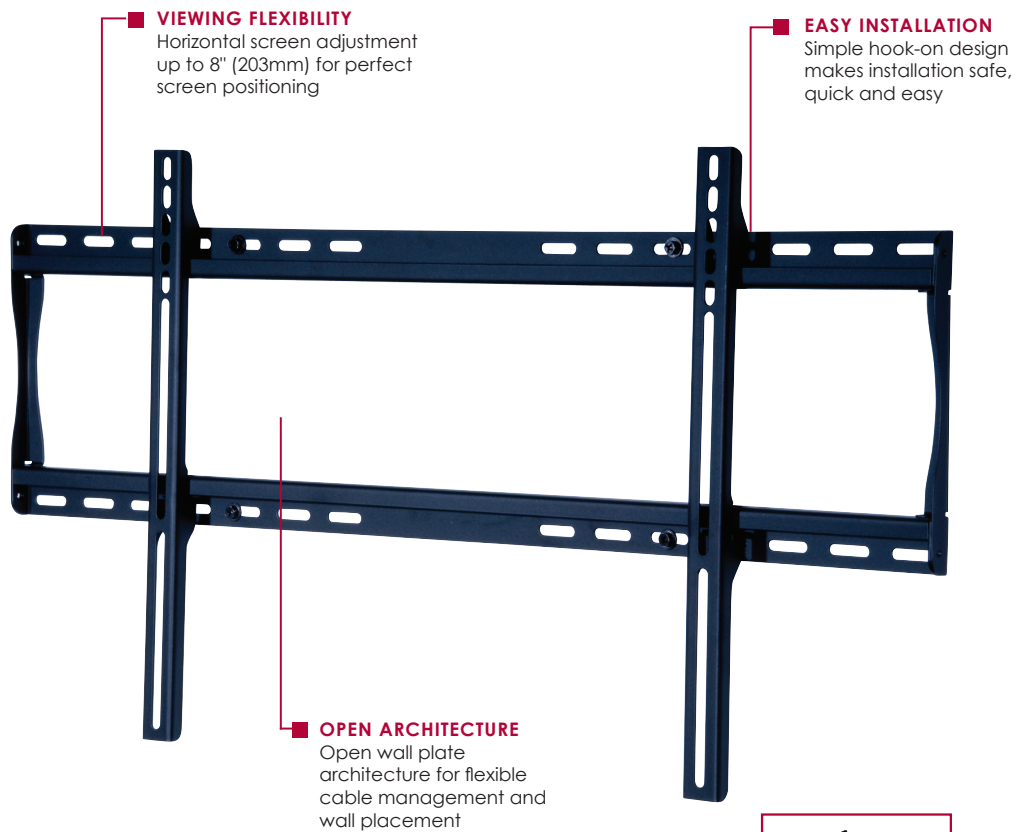

SF660 / SF660-S
SF660P / SF660P-S

SmartMount® Universal Flat Wall Mount for 37" to 63" Flat Panel Screens

The new SF660 delivers enhanced screen compatibility, accommodating large flat panel screens, including those with VESA® 800 x 400mm hole pattern. Its open wall plate architecture allows for enhanced electrical access and cable management, as well as screen placement flexibility to achieve the perfect installation. This ultra-slim mount is the ultimate in low-profile applications for 37" to 63" flat panel screens.

FEATURES

- Universal mount fits screens with mounting patterns up to 32.48" W x 17.05" H (825 x 433mm)
- Increased screen compatibility includes VESA® 800 x 400mm mounting hole patterns
- Open wall plate architecture allows for total wall access, increasing electrical access and cable management options
- Low-profile design holds screen only 1.25" (32mm) from the wall for a low-profile application
- Includes deep screen adapters to hold screen 1.7" (43mm) from wall for easier cable management access
- Horizontal screen adjustment of up to 8" (203mm) (depending on screen model) for perfect screen placement
- Universal brackets easily hook onto wall plate for fast installation
- Mounts to wood studs, concrete, cinder block or metal studs (metal stud accessory required)
- Comes with Peerless' Sorted-for-You™ fastener pack with all necessary screen attachment hardware
- Integrated security options available
- UL listed

Screen size: 37"-63"

Max load: 200lb (90kg)

Low-profile design holds screen only 1.25" (32mm) from the wall

CLICK: www.peerlessmounts.com CALL: 800.865.2112 FAX: 708.865.2941

peerless®

SF660(-S)	Universal Flat Wall Mount for 37" to 63" Flat Panel Screens - security models
SF660P(-S)	Universal Flat Wall Mount for 37" to 63" Flat Panel Screens - standard models