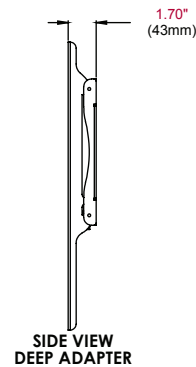

Product Specifications

	DIMENSIONS (W x H x D)	PRODUCT WEIGHT	LOAD CAPACITY	FINISH	AVAILABLE COLORS
SF660(P)(-S)	34.12" x 18" x 1.25" (867 x 457 x 32mm)	6.76lb (3kg)	200lb (90.7kg)	Scratch resistant fused epoxy	SF660(P): Black SF660(P)-S: Silver

Package Specifications

	PACKAGE SIZE (W x H x D)	PACKAGE SHIP WEIGHT	PACKAGE UPC CODE	PACKAGE CONTENTS	UNITS IN PACKAGE
SF660(P)(-S)	35.25" x 10.06" x 3.5" (895 x 256 x 89mm)	9.4lb (4.26kg)	SF660: 735029235590 SF660-S: 735029235620 SF660P: 735029235644 SF660P-S: 735029235637	Wall plate, universal brackets, mounting and screen attachment hardware	1

Accessories

ACC415:	4-pack Metal Stud Fastener Kit
ACC309:	Video Conference Shelf

All dimensions = inch (mm)

WALL PLATE

VERTICAL ADAPTER

ISOMETRIC VIEW

FRONT VIEW

SIDE VIEW SHALLOW ADAPTER

SIDE VIEW DEEP ADAPTER

ARCHITECTS SPECIFICATIONS

The Smartmount® Universal Flat Wall Mount shall be a Peerless model SF660 and shall be located where indicated on the plans. It shall be constructed of heavy gauge cold rolled steel and finished with scratch resistant Black or Silver Fused Epoxy. Assembly and installation shall be done according to instructions provided by the manufacturer.