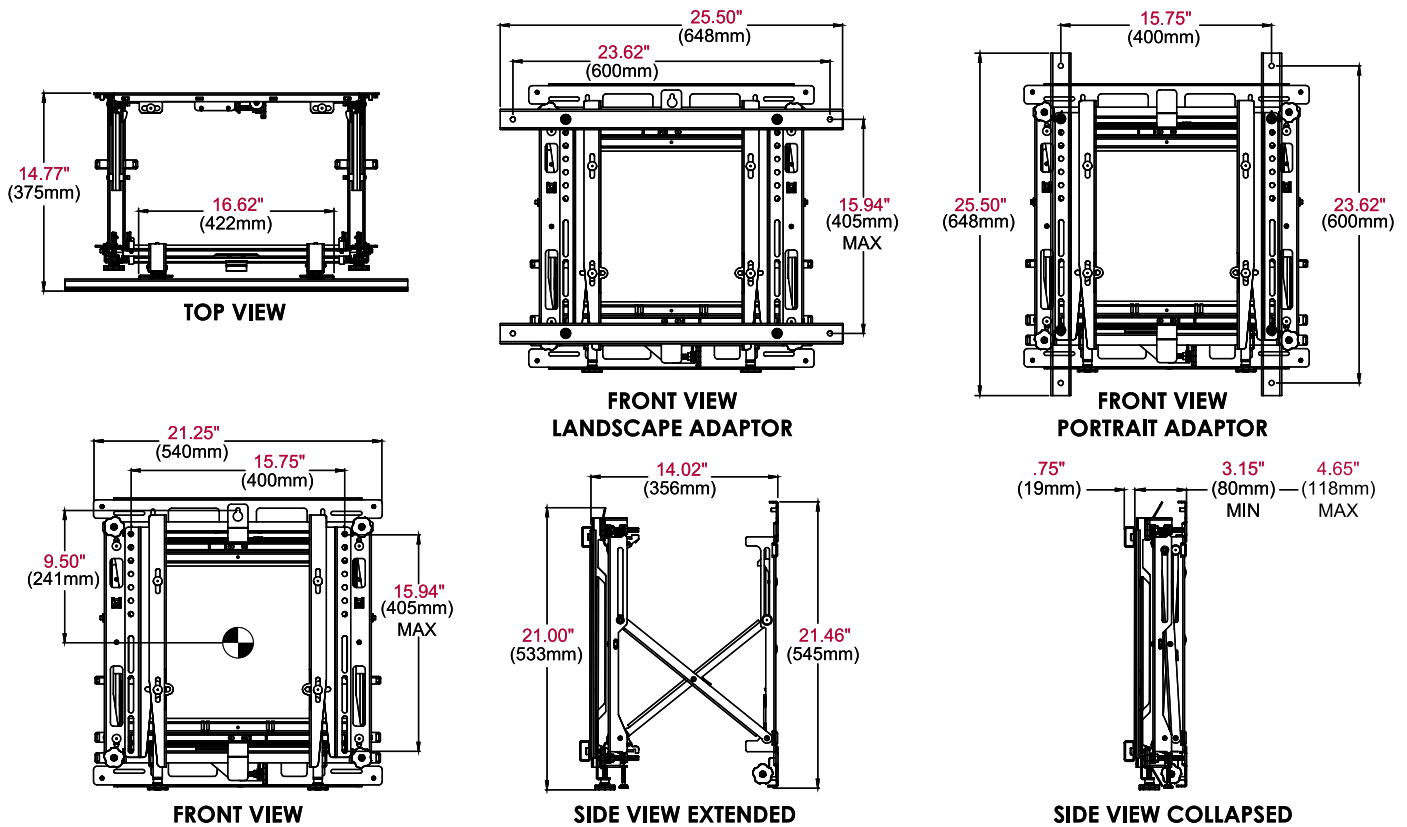

DS-VW775 SmartMount® Supreme Full Service Video Wall Mount for 46" -60" Displays

Product Specifications

	DIMENSIONS (W x H x D)	PRODUCT WEIGHT	LOAD CAPACITY	FINISH	AVAILABLE COLORS
DS-VW775	21.25" x 21.46" x 3.15" - 14.77" (540 x 545 x 80 - 375mm)	36lb (16.3kg)	125lb (56.8kg)	Powder coat, textured	Black

Package Specifications

	PACKAGE SIZE (W x H x D)	PACKAGE SHIP WEIGHT	PACKAGE UPC CODE	PACKAGE CONTENTS	UNITS IN PACKAGE
DS-VW775	30.38" x 23.63" x 4.50" (771 x 600 x 114mm)	30.3lb (13.7kg)	735029308669	Wall mount, adaptor rails and mounting hardware	1

Accessories

- **DS-VWRSxxx:** Reusable Display Dedicated Spacers
- **ACC-QRL:** Quick Release Accessory - Landscape
- **ACC-QRP:** Quick Release Accessory - Portrait

All dimensions = **inch** (mm)

Architect Specifications

The Smartmount® Supreme Full Service Video Wall Mount shall be a Peerless-AV model DS-VW775 and shall be located where indicated on the plans. Assembly and installation shall be done according to instructions provided by the manufacturer.

Visit peerless-av.com to see the complete line of AV solutions from Peerless-AV, including outdoor displays, wireless, kiosks, digital audio, display mounts, projector mounts, carts/stands, and a full assortment of accessories.

Peerless-AV
2300 White Oak Circle
Aurora, IL 60502 USA

(800) 865-2112
(630) 375-5100
Fax: (800) 359-6500

Peerless-AV EMEA
Unit 3 Watford Interchange
Colonial Way, Watford
Herts, WD24 4WP
United Kingdom
+44 (0) 1923 200100
Fax: +44 (0) 1923 200101

Peerless-AV Latin America
Ave de las Industrias 413
Parque Industrial Escobedo
Escobedo, N.L.,
Mexico 66062
+52 (81) 8384-8300
Fax: +52 (81) 8384-8360