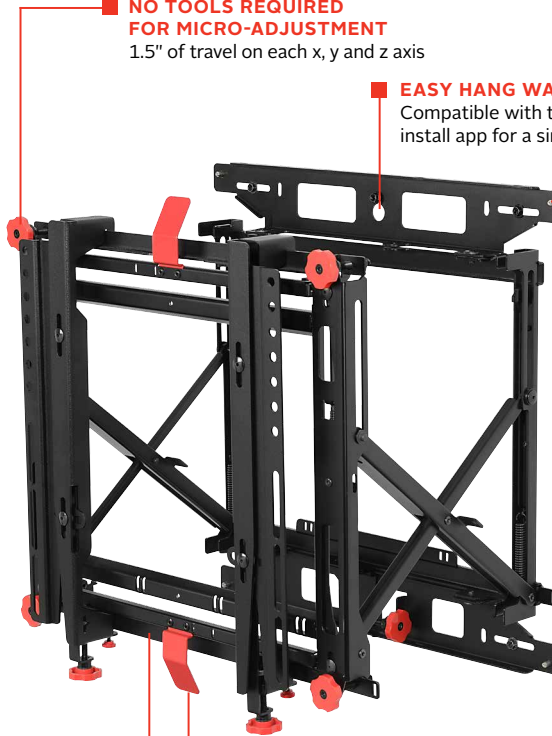

DS-VW775

VESA®
Up to
600 x 400mm

Max load
125lb
(56.8kg)

SMARTMOUNT.

Supreme Full Service Video Wall Mount

FOR 46" TO 60" DISPLAYS

Peerless-AV's Supreme Full Service Video Wall Mount raises the bar of excellence with an enhanced feature set centered on ease of install and display alignment. With the addition of tool-less lateral micro-adjustment, the Supreme offers 1.5" of fine tune adjustment on each of the X, Y and Z axis. Serviceability is easier than ever before with single hand pop-out release features on the top and bottom of the mount. Reusable spacers can be used for both portrait and landscape applications resulting in a faster install and lower cost. Enhanced cable management allows the cables to effortlessly travel in and out with the display, while the quick release accessory provides quick access in recessed applications without risking display damage or searching for hidden pull strings.

NO TOOLS REQUIRED FOR MICRO-ADJUSTMENT
1.5" of travel on each x, y and z axis

EASY HANG WALL PLATE
Compatible with the Peerless-AV install app for a simplified install

REUSABLE CUSTOM WALL SPACERS
Eliminate guesswork and on-site installation calculations

CONVENIENT SERVICE POP-OUT
Quickly release the mount for service with a simple turn of the lever

QUICK RELEASE ACCESSORY AVAILABLE
Releases a recessed display for service without pressing on the front of the display

VESA® 600 x 400mm Adaptor Included

- Accommodates displays in landscape and portrait orientation
- Integrated cable management allow cables to move in and out with the display
- Modular mount for unlimited video wall display configurations
- Security hardware option deters tapering and theft
- Compatible up to VESA® 600 x 400mm