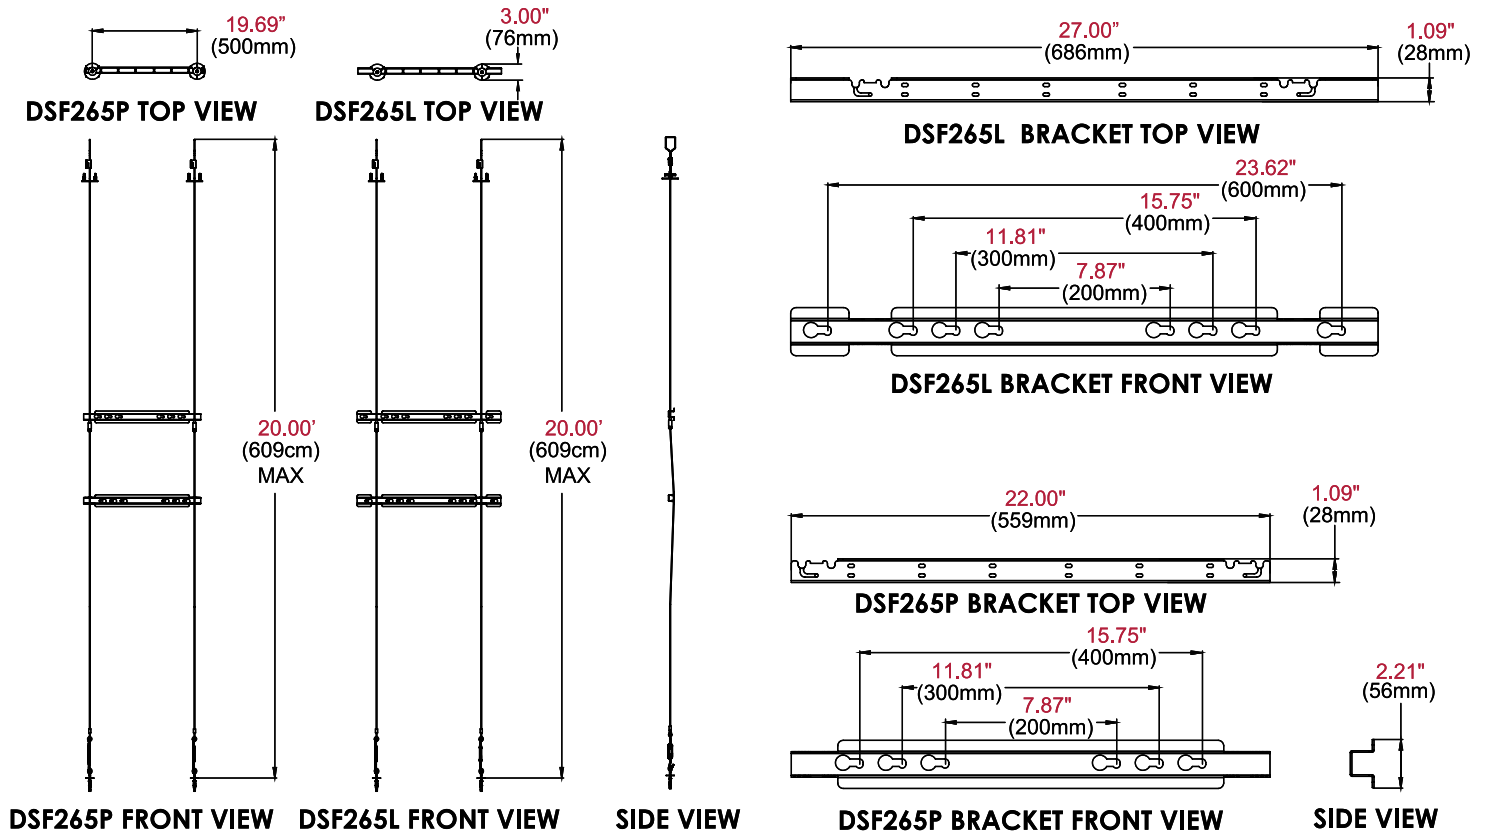

DSF265L	Floor to Ceiling Cable Mount, Landscape
DSF265P	Floor to Ceiling Cable Mount, Portrait

Product Specifications

	DIMENSIONS	PRODUCT WEIGHT	LOAD CAPACITY	FINISH	AVAILABLE COLORS
DSF265L	22' (6.7m) Cables	6.75lb (3.1kg)	65lb (29.5kg)	Matte/Flat	Black, Silver
DSF265P		6lb (2.7kg)			

Package Specifications

	PACKAGE SIZE (W x H x D)	PACKAGE SHIP WEIGHT	PACKAGE UPC CODE	PACKAGE CONTENTS	UNITS IN PACKAGE
DSF265L	37.00" x 4.50" x 4.25" (5940 x 114 x 108mm)	7.33lb (3.3kg)	735029316121	Cables (2), Adaptor Rails and Mounting Hardware	1
DSF265P		6.5lb (3.0kg)	735029316138		

All dimensions = inch (mm)

Architect Specifications

The Floor to Ceiling Cable Mount shall be a Peerless-AV model DSF265L or DSF265P and shall be located where indicated on the plans. Assembly and installation shall be done according to instructions provided by the manufacturer.

Visit peerless-av.com to see the complete line of AV solutions from Peerless-AV, including outdoor displays, wireless, kiosks, digital audio, display mounts, projector mounts, carts/stands, and a full assortment of accessories.

Peerless-AV
2300 White Oak Circle
Aurora, IL 60502 USA
(800) 865-2112
(630) 375-5100
Fax: (800) 359-6500

Peerless-AV Europe
Unit 3 Watford Interchange
Colonial Way, Watford
Herts, WD24 4WP
United Kingdom
+44 (0) 1923 200100
Fax: +44 (0) 1923 200101

Peerless-AV de México
Ave de las Industrias 413
Parque Industrial Escobedo
Escobedo, N.L.,
Mexico 66050
+52 (81) 8384-8300
Fax: +52 (81) 8384-8360