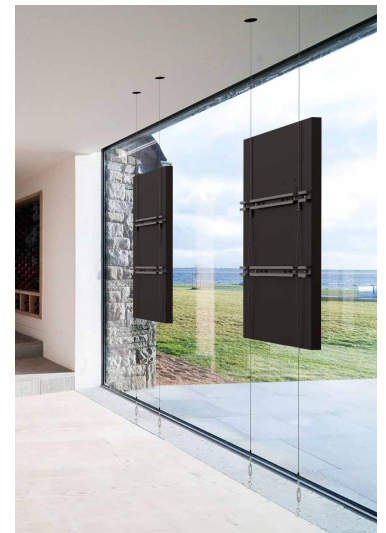

DSF265L
DSF265P

Display size
46"-65"

Max load
65lb (29.5kg)

Floor to Ceiling Cable Mount

FOR 46" TO 65" DISPLAYS

Peerless-AV's Floor to Ceiling Cable Mount is the ideal digital signage mounting solution for store windows. This sleek mount allows businesses to create a platform for eye-catching content, delivered on a mounting solution that is discreet and unobtrusive. With a multitude of installer friendly features, this mount is suspended on high tensile steel wire, which is a highly secure and stable foundation for displays up to 65" (max weight 65lb). The ability to position the screen at any point along the cable length, and the choice of either landscape or portrait orientation, make this an incredibly versatile solution that can be adapted to suit a wide range of both retail and commercial applications.

Peerless-AV's sleek Cable Mount is an ideal digital signage mounting solution that will enhance your in-store window display.

Additional Features

- ✓ Kwik-Grip™ cable hardware instantly sets the adaptor height without the use of a tool
- ✓ Keyhole slotted adaptor plate simplifies the install
- ✓ Included eye-screws and decorative plates provide an aesthetically pleasing finish and simple cable connection

CEILING ATTACHMENT
Includes Kwik-Loc™ self-locking cable joiners for quick and simple connection to truss or strut

DISPLAY ORIENTATION
Solutions available for both landscape and portrait display mounting

FLOOR TO CEILING
Mounting solution for a flat panel display that attaches at any point along the cable making it ideal for store windows

CABLE TENSIONING
Included turnbuckles provide cable tension, resulting in a plumb display