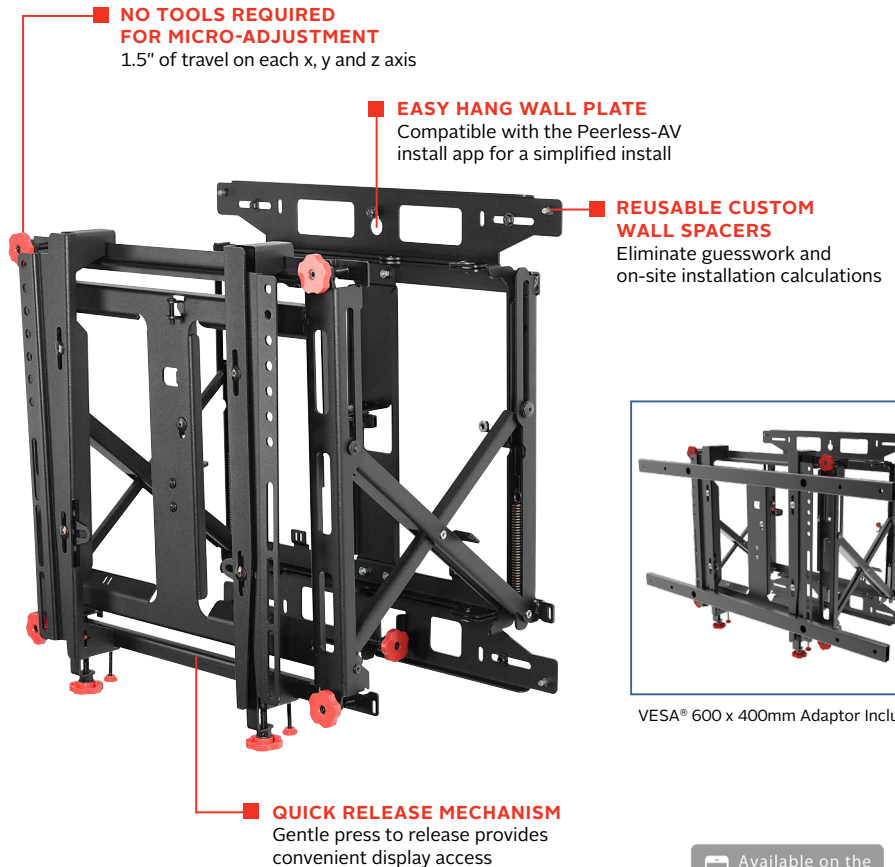

DS-VW775-QR

VESA®
Up to
600 x 400mm

Max load
125lb
(56.8kg)

SMARTMOUNT.

Supreme Full Service Video Wall Mount with Quick Release

FOR 46" TO 60" DISPLAYS

Peerless-AV's Supreme Full Service Video Wall Mount with Quick Release raises the bar of excellence with an enhanced feature set centered on ease of install and display alignment. With the addition of tool-less lateral micro-adjustment, the Supreme offers 1.5" of fine tune adjustment on each of the X, Y and Z axis. Serviceability is easier than ever before, with a gentle press to release, any display in the video wall configuration can be quickly extended for maintenance. Reusable spacers can be used for both portrait and landscape applications resulting in a faster install and lower cost. Enhanced cable management allows the cables to effortlessly travel in and out with the display, preventing them from getting pinched or pulled loose when extended.

- Accommodates displays in landscape and portrait orientation
- Integrated cable management allow cables to move in and out with the display
- Modular mount for unlimited video wall display configurations
- Security hardware option deters tapering and theft
- Compatible up to VESA® 600 x 400mm

	DIMENSIONS (W x H x D)	PRODUCT WEIGHT	LOAD CAPACITY	FINISH	AVAILABLE COLORS
DS-VW775-QR	21.25" x 21.46" x 3.15" - 14.56" (540 x 545 x 80 - 370mm)	34.2lb (15.5kg)	125lb (56.8kg)	Powder coat, textured	Black

Package Specifications

	PACKAGE SIZE (W x H x D)	PACKAGE SHIP WEIGHT	PACKAGE UPC CODE	PACKAGE CONTENTS	UNITS IN PACKAGE
DS-VW775-QR	30.36" x 23.63" x 4.50" (771 x 600 x 114mm)	38.2lb (17.4kg)	735029317173	Wall mount, adaptor rails and mounting hardware	1