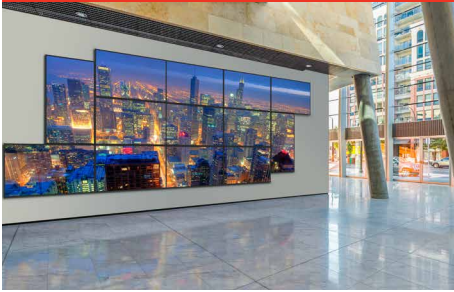

DS-VW775-QR

VESA®
Up to
600 x 400mm

Max load
125lb
(56.8kg)

SMARTMOUNT.

Supreme Full Service Video Wall Mount with Quick Release

FOR 46" TO 60" DISPLAYS

Peerless-AV's Supreme Full Service Video Wall Mount with Quick Release raises the bar of excellence with an enhanced feature set centered on ease of install and display alignment. With the addition of tool-less lateral micro-adjustment, the Supreme offers 1.5" of fine tune adjustment on each of the X, Y and Z axis. Serviceability is easier than ever before, with a gentle press to release, any display in the video wall configuration can be quickly extended for maintenance. Reusable spacers can be used for both portrait and landscape applications resulting in a faster install and lower cost. Enhanced cable management allows the cables to effortlessly travel in and out with the display, preventing them from getting pinched or pulled loose when extended.

- Accommodates displays in landscape and portrait orientation
- Integrated cable management allow cables to move in and out with the display
- Modular mount for unlimited video wall display configurations
- Security hardware option deters tapering and theft
- Compatible up to VESA® 600 x 400mm