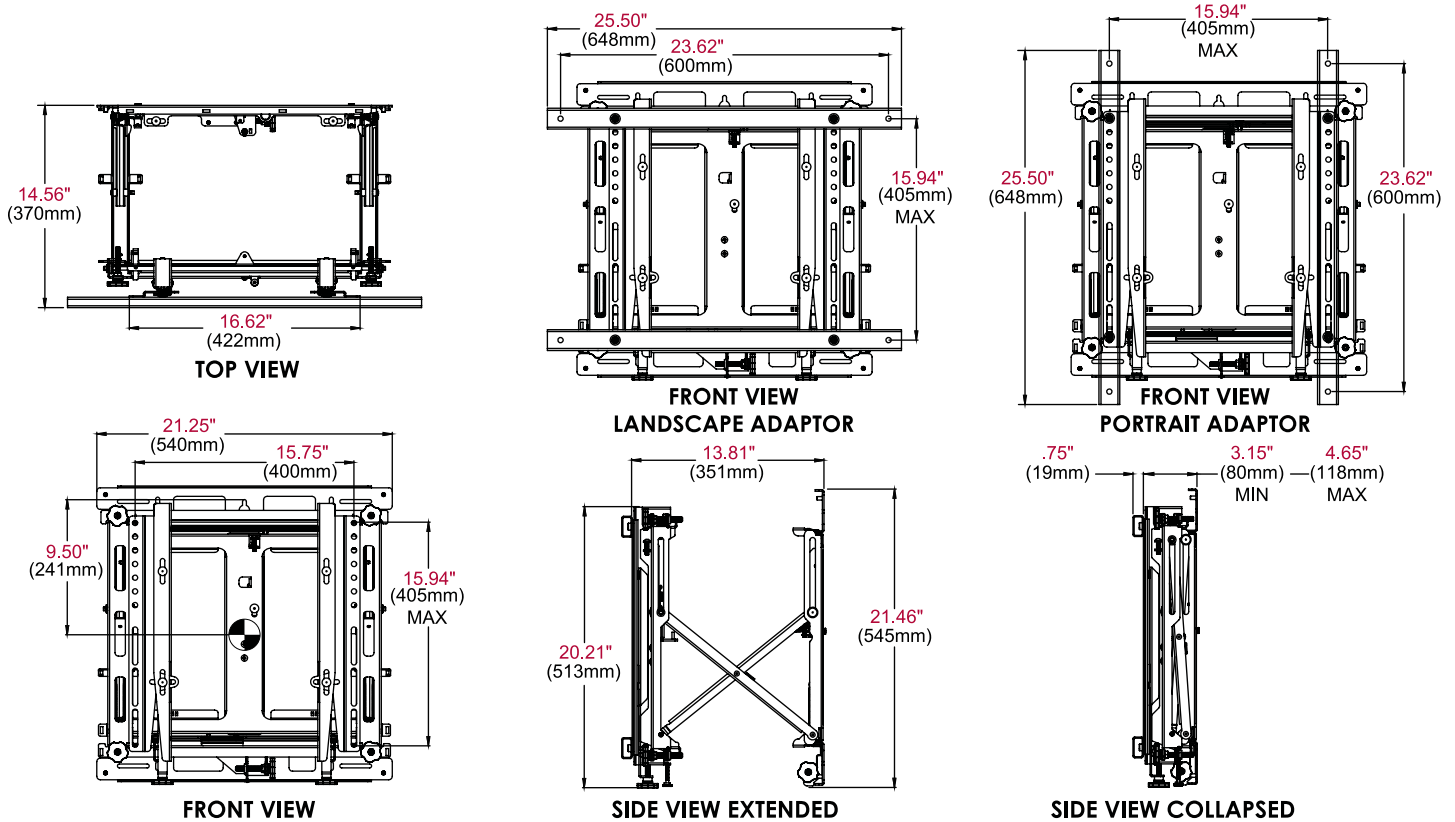

- Accommodates displays in landscape and portrait orientation
- Integrated cable management allow cables to move in and out with the display
- Modular mount for unlimited video wall display configurations
- Security hardware option deters tapering and theft
- Compatible up to VESA® 600 x 400mm

	DIMENSIONS (W x H x D)	PRODUCT WEIGHT	LOAD CAPACITY	FINISH	AVAILABLE COLORS
DS-VW775-QR	21.25" x 21.46" x 3.15" - 14.56" (540 x 545 x 80 - 370mm)	34.2lb (15.5kg)	125lb (56.8kg)	Powder coat, textured	Black

Package Specifications

	PACKAGE SIZE (W x H x D)	PACKAGE SHIP WEIGHT	PACKAGE UPC CODE	PACKAGE CONTENTS	UNITS IN PACKAGE
DS-VW775-QR	30.36" x 23.63" x 4.50" (771 x 600 x 114mm)	38.2lb (17.4kg)	735029317173	Wall mount, adaptor rails and mounting hardware	1

Accessories

DS-VWRSxxx: Reusable Display Dedicated Spacers
ACC-DHK: Display handling kit
ACC-DHP6: Display handling replacement pads, 6/pk

All dimensions = inch (mm)

Architect Specifications

The Smartmount® Supreme Full Service Video Wall Mount with Quick Release shall be a Peerless-AV model DS-VW775-QR and shall be located where indicated on the plans. Assembly and installation shall be done according to instructions provided by the manufacturer.