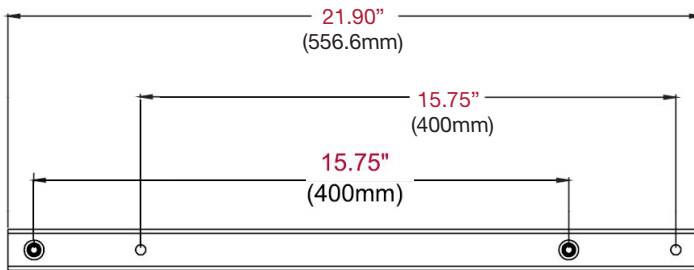

peerless-AV®

ACC-FLIP65	Accessory Mounting Kit for Samsung FLIP WM65R Display
-------------------	---

Product Specifications

	DIMENSIONS (W x H x D)	PRODUCT WEIGHT	LOAD CAPACITY	FINISH	AVAILABLE COLORS
ACC-FLIP65	21.90" x 0.75" x 1.50" (556.5 x 19 x 38mm)	5.6lb (2.5kg)	90lb (40.9kg)	Powder Coat	White

Package Specifications

	PACKAGE SIZE (W x H x D)	PACKAGE SHIP WEIGHT	PACKAGE UPC CODE	PACKAGE CONTENTS	UNITS IN PACKAGE
ACC-FLIP65	28.50" x 4.25" x 4.25" (724 x 108 x 108mm)	4.8lb (2.2kg)	735029334590	Adaptor Rails and Mounting Hardware	1