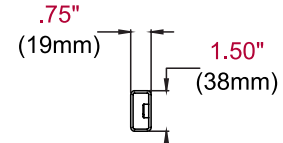

ACC-FLIP65	Accessory Mounting Kit for Samsung FLIP WM65R Display

Product Specifications

	DIMENSIONS (W x H x D)	PRODUCT WEIGHT	LOAD CAPACITY	FINISH	AVAILABLE COLORS
ACC-FLIP65	21.90" x 0.75" x 1.50" (556.5 x 19 x 38mm)	5.6lb (2.5kg)	90lb (40.9kg)	Powder Coat	White

Package Specifications

	PACKAGE SIZE (W x H x D)	PACKAGE SHIP WEIGHT	PACKAGE UPC CODE	PACKAGE CONTENTS	UNITS IN PACKAGE
ACC-FLIP65	28.50" x 4.25" x 4.25" (724 x 108 x 108mm)	4.8lb (2.2kg)	735029334590	Adaptor Rails and Mounting Hardware	1

SIDE VIEW

Architect Specifications

The Accessory Adaptor Rails shall be a Peerless-AV model ACC-FLIP65 and shall be located where indicated on the plans. Assembly and installation shall be done according to instructions provided by the manufacturer.

Visit peerless-av.com to see the complete line of AV solutions from Peerless-AV, including outdoor displays, wireless, kiosks, digital audio, display mounts, projector mounts, carts/stands, and a full assortment of accessories.

Peerless-AV
2300 White Oak Circle
Aurora, IL 60502 USA
(800) 865-2112
(630) 375-5100
Fax: (800) 359-6500

Peerless-AV Europe
Unit 3 Watford Interchange
Colonial Way, Watford
Herts, WD24 4WP
United Kingdom
+44 (0) 1923 200100
Fax: +44 (0) 1923 200101

Peerless-AV de México
Ave de las Industrias 413
Parque Industrial Escobedo
Escobedo, N.L.,
Mexico 66050
+52 (81) 8384-8300
Fax: +52 (81) 8384-8360