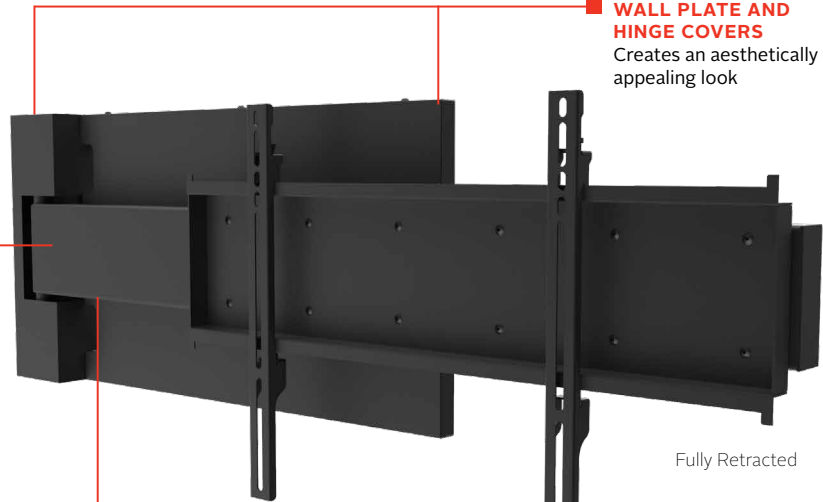

HPF665

Mounting Pattern
200 x 200, 300 x 300
and 400 x 400mm

Max Load
60lb
(27kg)

Hospitality Universal Swing Out Wall Mount

FOR 55" TO 75" DISPLAYS

The Peerless-AV® Hospitality Universal Swing Out Wall Mount was designed with the hospitality market in mind, offering a swing out arm that allows multiple viewing angles within a room or suite. The mount's book-style wall arm can be easily installed on dual metal studs, wood or concrete and comes complete with attachment hardware. The mount can be installed to open to the left or right, and also offers internal cable management and security hardware.

- Universal mount accommodates 200 x 200, 300 x 300 and 400 x 400mm VESA® mounting patterns
- Designed to swing open to the left or right for adaptable room placement
- Easily installs on 16" or 24" spaced metal/wood studs and concrete
- Pairs perfectly with the LG STB-5500 with the optional ACC166 Set Top Box Holder Accessory

UP TO 90 DEGREES OF SWING OUT

Provides multiple viewing angles and quick maintenance access

WALL PLATE AND HINGE COVERS
Creates an aesthetically appealing look

Fully Retracted

INTEGRATED CABLE MANAGEMENT

Protects, contains and conceals cables for a clean, professional installation

HPF665	Hospitality Universal Swing Out Wall Mount for 55"-75" Displays
--------	---

Product Specifications

	DIMENSIONS (W x H x D)	PRODUCT WEIGHT	LOAD CAPACITY	FINISH	AVAILABLE COLORS
HPF665	44.01" x 13.98" x 4.40" (1118 x 355 x 112mm)	32lb (14.6kg)	60lb (27kg)	Powder Coat	Black