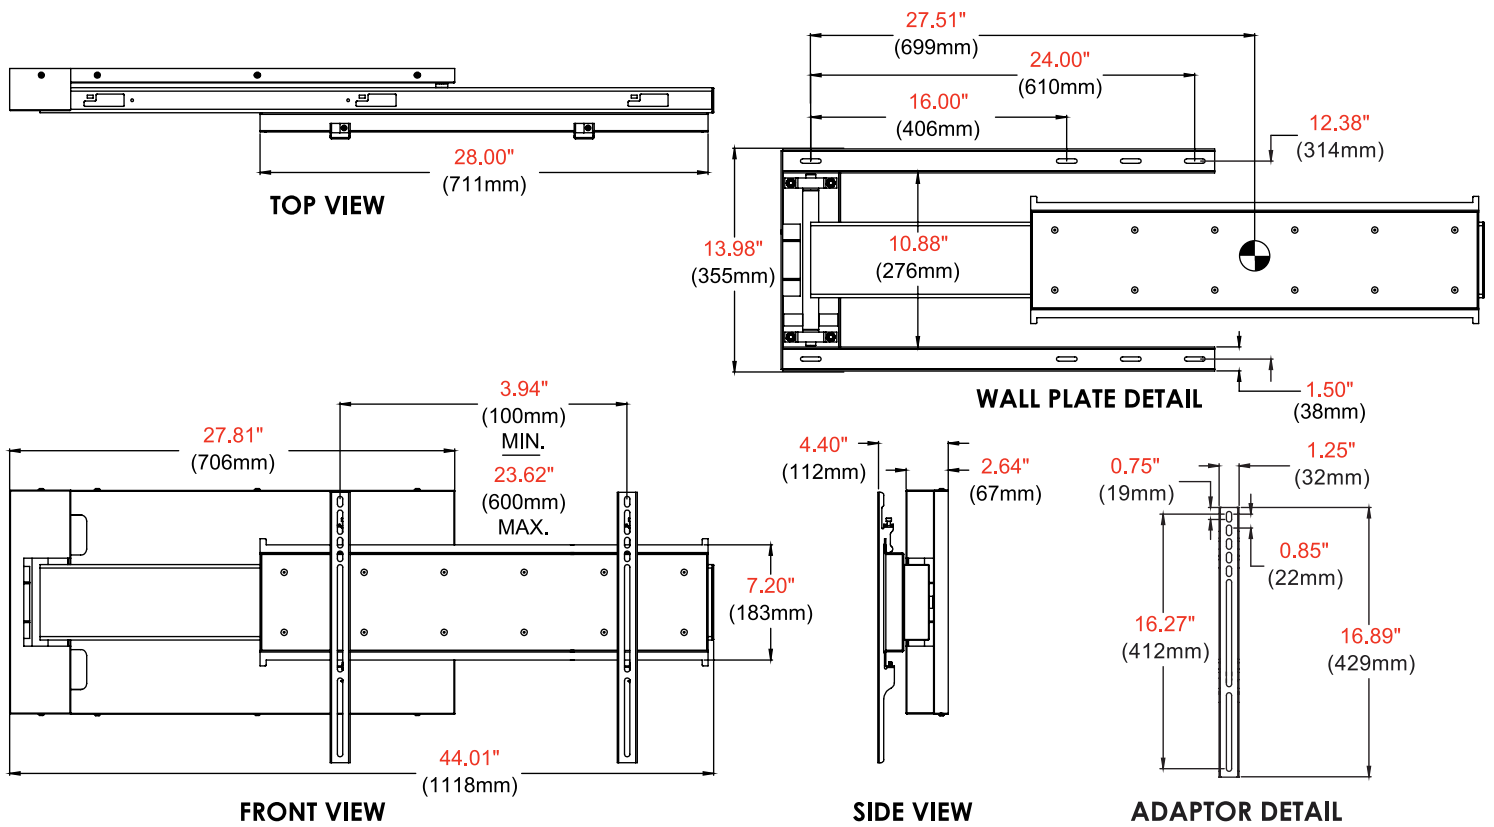

- Universal mount accommodates 200 x 200, 300 x 300 and 400 x 400mm VESA® mounting patterns
- Designed to swing open to the left or right for adaptable room placement
- Easily installs on 16" or 24" spaced metal/wood studs and concrete
- Pairs perfectly with the LG STB-5500 with the optional ACC166 Set Top Box Holder Accessory

HPF665	Hospitality Universal Swing Out Wall Mount for 55"-75" Displays
--------	---

Product Specifications

	DIMENSIONS (W x H x D)	PRODUCT WEIGHT	LOAD CAPACITY	FINISH	AVAILABLE COLORS
HPF665	44.01" x 13.98" x 4.40" (1118 x 355 x 112mm)	32lb (14.6kg)	60lb (27kg)	Powder Coat	Black

Package Specifications

	PACKAGE SIZE (W x H x D)	PACKAGE SHIP WEIGHT	PACKAGE UPC CODE	PACKAGE CONTENTS	UNITS IN PACKAGE
HPF665	48.00" x 18.50" x 5.00" (1219 x 470 x 127mm)	42.8lb (19.4kg)	735029339465	Wall Mount, Wall Plate, Universal Adaptor, and Mounting Hardware	1

Accessories

ACC166: Set Top Box Holder for LG STB-5500

All dimensions = inch (mm)

Architect Specifications

The Hospitality Universal Swing Out Wall Mount shall be a Peerless-AV model HPF665 and shall be located where indicated on the plans. Assembly and installation shall be done according to instructions provided by the manufacturer.