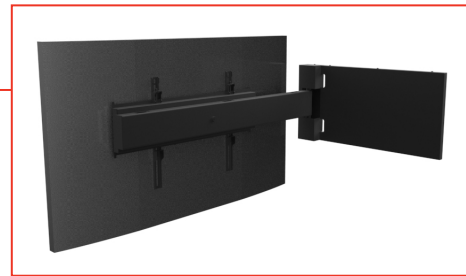

HPF665

Mounting Pattern
200 x 200, 300 x 300
and 400 x 400mm

Max Load
60lb
(27kg)

Hospitality Universal Swing Out Wall Mount

FOR 55" TO 75" DISPLAYS

The Peerless-AV® Hospitality Universal Swing Out Wall Mount was designed with the hospitality market in mind, offering a swing out arm that allows multiple viewing angles within a room or suite. The mount's book-style wall arm can be easily installed on dual metal studs, wood or concrete and comes complete with attachment hardware. The mount can be installed to open to the left or right, and also offers internal cable management and security hardware.

- Universal mount accommodates 200 x 200, 300 x 300 and 400 x 400mm VESA® mounting patterns
- Designed to swing open to the left or right for adaptable room placement
- Easily installs on 16" or 24" spaced metal/wood studs and concrete
- Pairs perfectly with the LG STB-5500 with the optional ACC166 Set Top Box Holder Accessory

UP TO 90 DEGREES OF SWING OUT

Provides multiple viewing angles and quick maintenance access

WALL PLATE AND HINGE COVERS
Creates an aesthetically appealing look

Fully Retracted

INTEGRATED CABLE MANAGEMENT

Protects, contains and conceals cables for a clean, professional installation

HPF665	Hospitality Universal Swing Out Wall Mount for 55"-75" Displays
--------	---

Product Specifications

	DIMENSIONS (W x H x D)	PRODUCT WEIGHT	LOAD CAPACITY	FINISH	AVAILABLE COLORS
HPF665	44.01" x 13.98" x 4.40" (1118 x 355 x 112mm)	32lb (14.6kg)	60lb (27kg)	Powder Coat	Black