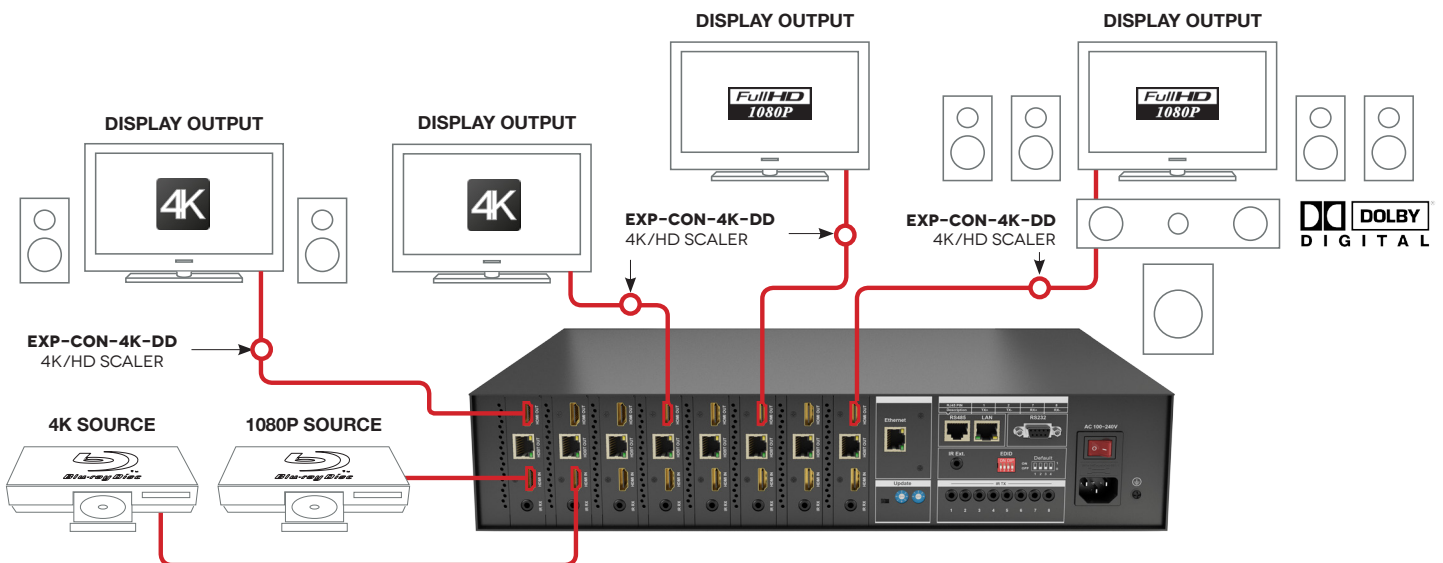

Dimensions (WxHxD):	65mm/2.55" x 23mm/0.9" x 77mm/3.03"
Weight:	105g
Operating Temperature Range:	0 to +35°C (32 to +95°F)
Operating Humidity Range:	5 to 90 % RH (no condensation)
Power Supply:	5v DC / 5W power supply (CE/FCC certified)
Power Consumption:	Max 1Amp @ 5V 5 Watts
Input:	HDMI V1.4a
Max Video Clock Speed:	Input: 300Mhz, Output: 300Mhz
Output:	HDMI V1.4a
Max Video Output Clock Speed:	300Mhz
Video Amplifier Bandwidth:	10.2Gbps
Video Impedance:	100Ω
Input Video Signal:	0.5 - 1.2V p-p
Input DDC Signal:	5 volts p-p (TTL)
Maximum Single Link Range:	2160/30 @ 24bit True Color - 1080/24p @ 36bit Deep Color
Transmission Distance:	Input - 7m/22ft (4K), 10m/33ft (1080p), Output - 7m/22ft (4K), 10m/33ft (1080p)
Max In/Out Resolution Supported:	Up to 4096 x 2160p @ 24/25/30Hz
Color Supported:	4K/24bit, 1080p/36bit
3D Supported:	Up to 1080/24p - Frame packing/sequential (Blu-ray), Interlaced stereoscopic (satellite/cable broadcasts)
Scale Video Up from:	1920x1080p @ 24/25/30Hz to 3840x2160p @ 24/25/30Hz
Scale Video Down from:	4096x2160p @24/25/30Hz to 1920x1080p @ 24/25/30Hz
Additional:	HDMI 2.0 4096 x 2160p 60Hz YCC 4:2:0 format pass-through
Audio Input Format:	5.1 Dolby Digital or 2ch Stereo PCM
Audio Output Format:	Passthrough or 2ch PCM with Downmix selected
ESD Protection:	±8 kV (Air-gap discharge) ±4 kV (Contact discharge)
Surge Protection:	IEC 61000-4-4 (EFT) 40A (5/50ns) IEC 61000-4-5 (Lightning) 25A (8/20μs)
Electrical Fast Transient/Burst:	Data communication cord:1 kV Power cord : 2 kV
Certification:	CE, FCC, RoHS, Dolby Digital

For product installation assistance and troubleshooting, find additional WyreStorm Express product information at wyrestorm.com

For technical support contact: US: +1 901 384 3575 EMEA: +44 (0) 1793 230 343 EMAIL: support@wyrestorm.com