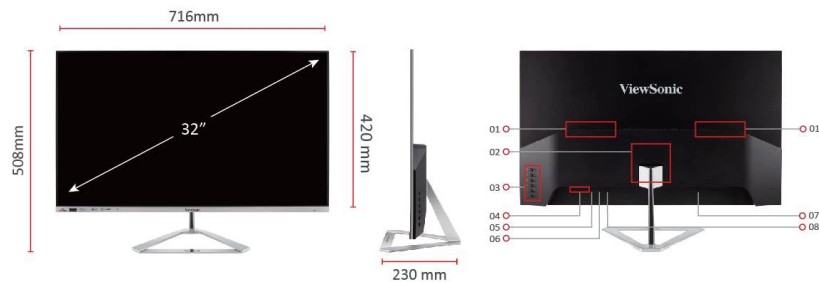

LCD DISPLAY

VX3276-2K-MHD-2

Key Features

- SuperClear® IPS panel for vivid picture quality and wider viewing angles
- Frameless bezel and stylish stand
- QHD (2560 x 1440) resolution for crisp, clear image detail
- Adaptive Sync delivers smooth, continuous visuals
- Flexible connectivity with DisplayPort, Mini DisplayPort and two HDMI ports

Product Description

The ViewSonic VX3276-2K-mhd-2 is the perfect blend of style and performance with features that include a sizeable 32" frameless bezel, a minimalist design, and QHD (2560 x 1440) resolution. Design features such as an ultra-slim profile, metallic silver triangle stand, and a sleek edge-to-edge frameless bezel give the monitor a premium feel that fits nicely both at home and in the office. VX3276-2K-mhd-2 leverages SuperClear® IPS panel and rich 10-bit color to produce an extensive array of vibrant colors with wide viewing angles. What's more, this monitor is integrated with dual 2-watt stereo speakers, while DisplayPort, Mini DP, and 2 HDMI ports offer flexible connectivity options for both general usage and gaming.

Visit Us www.viewsonic.com

DISPLAY

Display Size (in.):	32
Viewable Area (in.):	31.5
Panel Type:	IPS Technology
Resolution:	2560 x 1440
Resolution Type:	QHD
Static Contrast Ratio:	1,200:1 (typ)
Dynamic Contrast Ratio:	80M:1
Light Source:	LED
Brightness:	250 cd/m ² (typ)
Colors:	1.07B
Color Space Support:	10 bit (8 bit + FRC)
Aspect Ratio:	16:9
Response Time (Typical GTG):	4ms
Viewing Angles:	178° horizontal, 178° vertical
Backlight Life (Hours):	30000 Hrs (Min)
Curvature:	Flat
Refresh Rate (Hz):	75
Adaptive Sync:	Yes
Blue Light Filter:	Yes
Flicker-Free:	Yes

Color Gamut:	NTSC: 72% size (Typ), sRGB: 103% size (Typ)
Pixel Size:	0.273 mm (H) x 0.273 mm (V)
Surface Treatment:	Anti-Glare, Hard Coating (3H)

COMPATIBILITY

PC Resolution (max):	2560x1440
Mac® Resolution (max):	2560x1440
PC Operating System:	Windows 10 certified; macOS tested
Mac® Resolution (min):	2560x1440