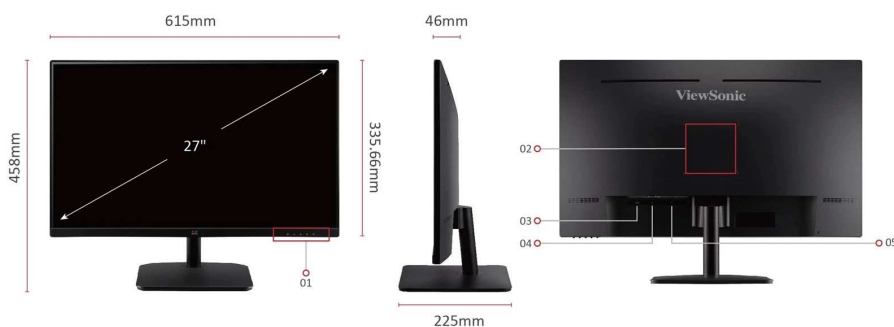

ViewSonic® LCD DISPLAY VA2732-H

Key Features

- SuperClear® IPS Technology for richer, sharper colors at wide angles
- Full HD 1080p resolution
- 75Hz Refresh rate delivers fluid visuals
- Three-sided frameless design for seamless viewing
- HDMI and VGA inputs for flexible connectivity

Product Description

The ViewSonic VA2732-H is a 27" (27" viewable) Full HD Monitor with IPS technology and flexible connectivity for use in the office or at home. With SuperClear® IPS technology and Full HD resolution, images are clear and detailed from a wide range of viewing angles. HDMI and VGA inputs allow for increased setup flexibility when connecting with other devices. The VA2732-H's three-sided frameless bezel delivers a seamless viewing experience and comes equipped with Eye Care technology to help eliminate eye strain resulting from extended viewing periods. VESA compatibility guarantees easy adaption to both multi-monitor or wall-mount set ups.

1. Menu Control Panel
2. VESA Compatible (Wall Mount 100 x 100mm)
3. HDMI
4. VGA
5. DC in

Visit Us  www.viewsonic.com

DISPLAY

Display Size (in.):	27
Viewable Area (in.):	27
Panel Type:	IPS Technology
Resolution:	1920 x 1080
Resolution Type:	FHD
Static Contrast Ratio:	1,000:1 (typ)
Dynamic Contrast Ratio:	50M:1
Light Source:	LED
Brightness:	250 cd/m ² (typ)
Colors:	16.7M
Color Space Support:	8 bit (6 bit + Hi-FRC)
Aspect Ratio:	16:9
Response Time (Typical GTG):	4ms
Viewing Angles:	178° horizontal, 178° vertical
Backlight Life (Hours):	30000 Hrs (Min)
Curvature:	Flat
Refresh Rate (Hz):	75
Blue Light Filter:	Yes
Flicker-Free:	Yes
Color Gamut:	NTSC: 72% size (Typ), sRGB: 104% size (Typ)
Pixel Size:	0.311 mm (H) x 0.311 mm (V)
Surface Treatment:	Anti-Glare, Hard Coating (3H)