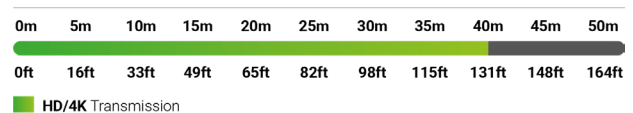

Optical HDMI Cable Performance Guide

Optical HDMI Cable Performance Guide

Optical HDMI Cable Performance Guide

Specifications

Audio and Video				
Inputs	1x HDMI: 19-pin type A Male			
Outputs	1x HDMI: 19-pin type D Male Type D to A Adaptor Included			
Output Video Encoding	AOC			
Encoding Data Rate	18Gbps			
End to End Latency	Zero			
Audio Formats	2ch PCM Multichannel: LPCM and Up to DTS-X and Dolby Atmos			
Video Resolution (Max)		CAB-HAOC-30-x	CAB-HAOC-40-x	CAB-HAOC-50-x
	1920x1080p @60Hz 16bit			
	3840x2160p @60Hz 10/12bit HDR 4:2:2	30m/98ft	40m/131ft	50m/164ft
	4096x2160p @60Hz 8bit 4:4:4			
	4096x2160p @60Hz RGB			
Supported Standards	DCI RGB HDR HDR10 Dolby Vision HLG BT.2020 BT.2100			
Maximum Pixel Clock	600MHz			
Communication and Control				
HDMI	TMDS HDCP EDID CEC ARC Ethernet			
Ethernet	Supported			
Audio Return Channel (ARC)	Supported			
Installation Restrictions				
Max Bend Radius	6cm			
Max Pull Tension	15kg			
Power				
Power Supply	Passive 5V DC 1A 4.5v~5.5v VCC (From Connected Source)			
Max Power Consumption	250mW			
Environmental				
Operating Temperature	14°F ~ 122°F (-10°C ~ 50°C) 10% ~ 90%, non-condensing			
Storage Temperature	-4°F to ~ 140°F (-20°C ~ +60°C) 10% ~ 90%, non-condensing			
Maximum BTU	0.85 BTU/hr			
Jacket Materials	LSZH Non-PVC C Models only			
Dimensions and Weight				
	TX Source	RX Display		
Rack Units/Wall Box	NA	NA		
Height	9mm/0.36in	9mm/0.36in		
Width	19.8mm/0.78in	20.5mm/0.81in		
Depth	39.5mm/1.56in	63.7mm/2.51in		
Weight	NA	NA		
Cable Length (Connector to Connector)	CAB-HAOC-30-x:	30m/98ft		
	CAB-HAOC-40-x:	40m/131ft		
	CAB-HOAC-50-x:	50m/164ft		
Regulatory				
Safety and Emission	CAB-HAOC-xx-C:	CE FCC CPR ROHS		
	CAB-HAOC-xx-P:	CE FCC Plenum (CL2 CL3) RoHS		