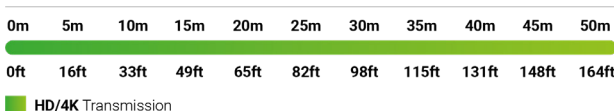

Optical HDMI Cable Performance Guide

Optical HDMI Cable Performance Guide

Optical HDMI Cable Performance Guide

Specifications

Audio and Video				
Inputs	1x HDMI: 19-pin type A Male			
Outputs	1x HDMI: 19-pin type D Male Type D to A Adaptor Included			
Output Video Encoding	AOC			
Encoding Data Rate	18Gbps			
End to End Latency	Zero			
Audio Formats	2ch PCM Multichannel: LPCM and Up to DTS-X and Dolby Atmos			
Video Resolution (Max)		CAB-HAOC-30-x	CAB-HAOC-40-x	CAB-HAOC-50-x
	1920x1080p @60Hz 16bit			
	3840x2160p @60Hz 10/12bit HDR 4:2:2	30m/98ft	40m/131ft	50m/164ft
	4096x2160p @60Hz 8bit 4:4:4			
	4096x2160p @60Hz RGB			
Supported Standards	DCI RGB HDR HDR10 Dolby Vision HLG BT.2020 BT.2100			
Maximum Pixel Clock	600MHz			
Communication and Control				
HDMI	TMDS HDCP EDID CEC ARC Ethernet			
Ethernet	Supported			
Audio Return Channel (ARC)	Supported			
Installation Restrictions				
Max Bend Radius	6cm			
Max Pull Tension	15kg			
Power				
Power Supply	Passive 5V DC 1A 4.5v~5.5v VCC (From Connected Source)			
Max Power Consumption	250mW			
Environmental				
Operating Temperature	14°F ~ 122°F (-10°C ~ 50°C) 10% ~ 90%, non-condensing			
Storage Temperature	-4°F to ~ 140°F (-20°C ~ +60°C) 10% ~ 90%, non-condensing			
Maximum BTU	0.85 BTU/hr			
Jacket Materials	LSZH Non-PVC C Models only			
Dimensions and Weight				
	TX Source	RX Display		
Rack Units/Wall Box	NA	NA		
Height	9mm/0.36in	9mm/0.36in		
Width	19.8mm/0.78in	20.5mm/0.81in		
Depth	39.5mm/1.56in	63.7mm/2.51in		
Weight	NA	NA		
Cable Length (Connector to Connector)	CAB-HAOC-30-x:	30m/98ft		
	CAB-HAOC-40-x:	40m/131ft		
	CAB-HOAC-50-x:	50m/164ft		
Regulatory				
Safety and Emission	CAB-HAOC-xx-C:	CE FCC CPR ROHS		
	CAB-HAOC-xx-P:	CE FCC Plenum (CL2 CL3) RoHS		