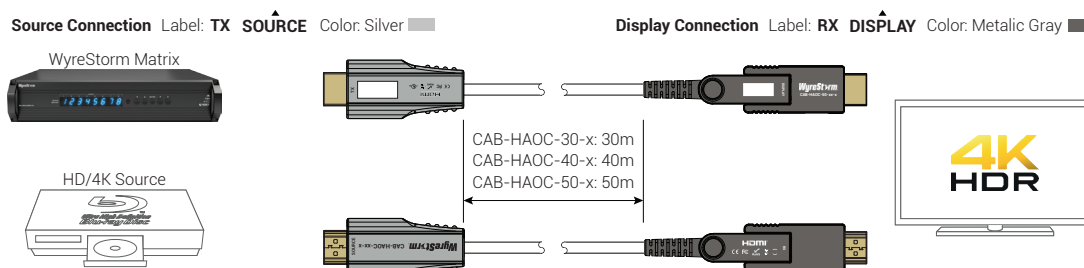

Optical HDMI Cable Performance Guide

Optical HDMI Cable Performance Guide

Optical HDMI Cable Performance Guide

Specifications

Audio and Video				
Inputs	1x HDMI: 19-pin type A Male			
Outputs	1x HDMI: 19-pin type D Male Type D to A Adaptor Included			
Output Video Encoding	AOC			
Encoding Data Rate	18Gbps			
End to End Latency	Zero			
Audio Formats	2ch PCM Multichannel: LPCM and Up to DTS-X and Dolby Atmos			
Video Resolution (Max)		CAB-HAOC-30-x	CAB-HAOC-40-x	CAB-HAOC-50-x
	1920x1080p @60Hz 16bit			
	3840x2160p @60Hz 10/12bit HDR 4:2:2	30m/98ft	40m/131ft	50m/164ft
	4096x2160p @60Hz 8bit 4:4:4			
	4096x2160p @60Hz RGB			
Supported Standards	DCI RGB HDR HDR10 Dolby Vision HLG BT.2020 BT.2100			
Maximum Pixel Clock	600MHz			
Communication and Control				
HDMI	TMDS HDCP EDID CEC ARC Ethernet			
Ethernet	Supported			
Audio Return Channel (ARC)	Supported			
Installation Restrictions				
Max Bend Radius	6cm			
Max Pull Tension	15kg			
Power				
Power Supply	Passive 5V DC 1A 4.5v~5.5v VCC (From Connected Source)			
Max Power Consumption	250mW			
Environmental				
Operating Temperature	14°F ~ 122°F (-10°C ~ 50°C) 10% ~ 90%, non-condensing			
Storage Temperature	-4°F to ~ 140°F (-20°C ~ +60°C) 10% ~ 90%, non-condensing			
Maximum BTU	0.85 BTU/hr			
Jacket Materials	LSZH Non-PVC C Models only			
Dimensions and Weight				
	TX Source	RX Display		
Rack Units/Wall Box	NA	NA		
Height	9mm/0.36in	9mm/0.36in		
Width	19.8mm/0.78in	20.5mm/0.81in		
Depth	39.5mm/1.56in	63.7mm/2.51in		
Weight	NA	NA		
Cable Length (Connector to Connector)	CAB-HAOC-30-x:	30m/98ft		
	CAB-HAOC-40-x:	40m/131ft		
	CAB-HOAC-50-x:	50m/164ft		
Regulatory				
Safety and Emission	CAB-HAOC-xx-C:	CE FCC CPR ROHS		
	CAB-HAOC-xx-P:	CE FCC Plenum (CL2 CL3) RoHS		

Right Product for the Right Application.

Note: Cable is unidirectional. Follow the connector labeling and color coding to ensure proper operation of the cable.