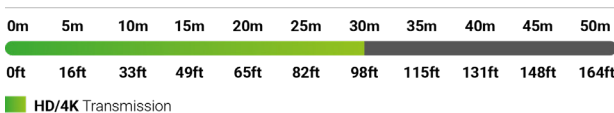

18Gbps Hybrid Active Optical HDMI Cable with Detachable Head

30m/98ft | 40m/131ft | 50m/164ft

Specification Sheet

2160p 4:4:4 60 4K HDR HDMI HDCP 2.2 ARC

WyreStorm - Because the Technology Matters.

Introduction

Optical HDMI Cable Performance Guide

Optical HDMI Cable Performance Guide

Optical HDMI Cable Performance Guide

Specifications

Audio and Video				
Inputs	1x HDMI: 19-pin type A Male			
Outputs	1x HDMI: 19-pin type D Male Type D to A Adaptor Included			
Output Video Encoding	AOC			
Encoding Data Rate	18Gbps			
End to End Latency	Zero			
Audio Formats	2ch PCM Multichannel: LPCM and Up to DTS-X and Dolby Atmos			
Video Resolution (Max)		CAB-HAOC-30-x	CAB-HAOC-40-x	CAB-HAOC-50-x
	1920x1080p @60Hz 16bit			
	3840x2160p @60Hz 10/12bit HDR 4:2:2	30m/98ft	40m/131ft	50m/164ft
	4096x2160p @60Hz 8bit 4:4:4			
	4096x2160p @60Hz RGB			
Supported Standards	DCI RGB HDR HDR10 Dolby Vision HLG BT.2020 BT.2100			
Maximum Pixel Clock	600MHz			
Communication and Control				
HDMI	TMDS HDCP EDID CEC ARC Ethernet			
Ethernet	Supported			
Audio Return Channel (ARC)	Supported			
Installation Restrictions				
Max Bend Radius	6cm			
Max Pull Tension	15kg			
Power				
Power Supply	Passive 5V DC 1A 4.5v~5.5v VCC (From Connected Source)			
Max Power Consumption	250mW			
Environmental				
Operating Temperature	14°F ~ 122°F (-10°C ~ 50°C) 10% ~ 90%, non-condensing			
Storage Temperature	-4°F to ~ 140°F (-20°C ~ +60°C) 10% ~ 90%, non-condensing			
Maximum BTU	0.85 BTU/hr			
Jacket Materials	LSZH Non-PVC C Models only			
Dimensions and Weight				
	TX Source	RX Display		
Rack Units/Wall Box	NA	NA		
Height	9mm/0.36in	9mm/0.36in		
Width	19.8mm/0.78in	20.5mm/0.81in		
Depth	39.5mm/1.56in	63.7mm/2.51in		
Weight	NA	NA		
Cable Length (Connector to Connector)	CAB-HAOC-30-x:	30m/98ft		
	CAB-HAOC-40-x:	40m/131ft		
	CAB-HOAC-50-x:	50m/164ft		
Regulatory				
Safety and Emission	CAB-HAOC-xx-C:	CE FCC CPR ROHS		
	CAB-HAOC-xx-P:	CE FCC Plenum (CL2 CL3) RoHS		