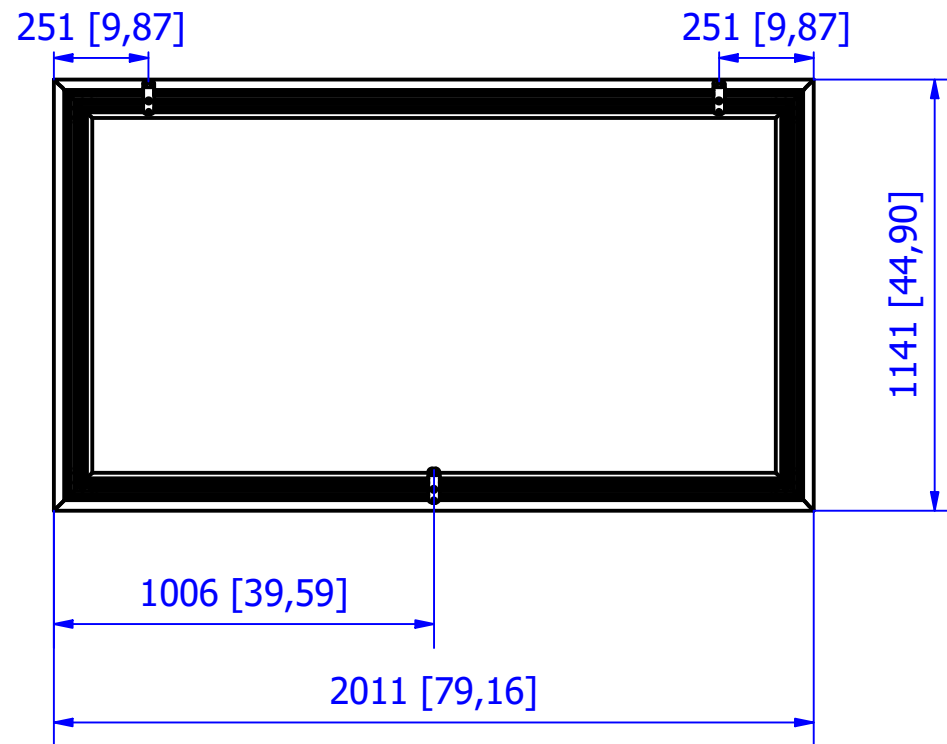

FRONT

A (1 : 2)

REAR

VIEWING SIDE

B (1 : 2)

Dimensions are in mm [inch]

SCREENLINE
the screen makes the difference

Description:
Living thin 200x113

Weight:
9 Kg

Code:
UT-0004763

Drawer:
F.Trainotti

Name:
UT-0004763.iam

Date:
15/06/2020

Sheet:
A3

Scale:
1 : 20

Please notice that all dimensions are subject to conventional industry tolerances.