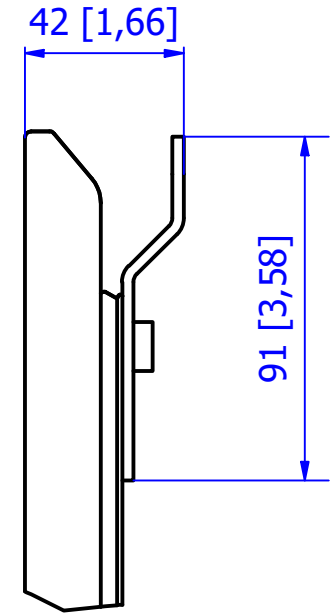

FRONT

A (1 : 2)

REAR

VIEWING SIDE

B (1 : 2)

Dimensions are in mm [inch]

SCREENLINE
the screen makes the difference

Description:
Living thin 200x113

Weight:
9 Kg

Code:
UT-0004763

Drawer:
F.Trainotti

Name:
UT-0004763.iam

Date:
15/06/2020

Sheet:
A3

Scale:
1 : 20

Please notice that all dimensions are subject to conventional industry tolerances.