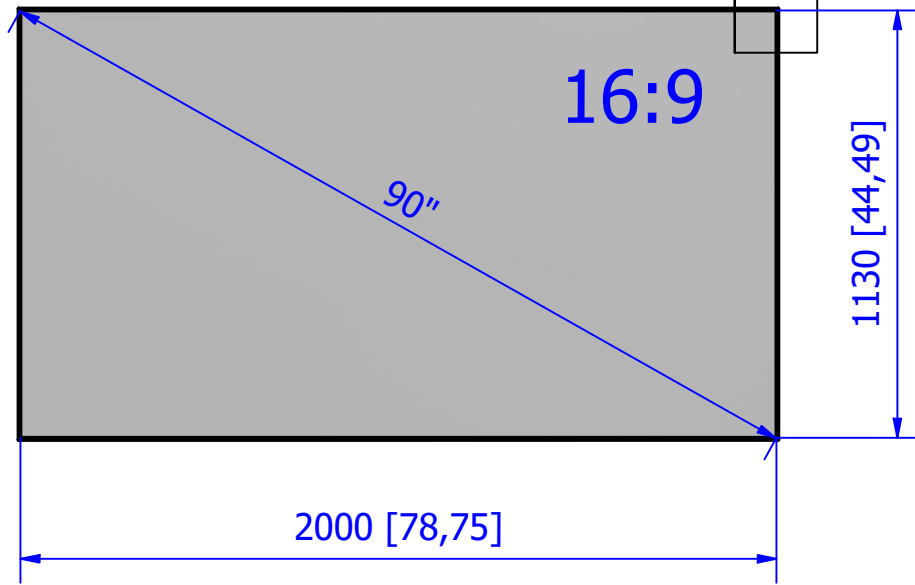

FRONT

A (1 : 2)

REAR

VIEWING SIDE

B (1 : 2)

Dimensions are in mm [inch]

SCREENLINE
the screen makes the difference

Description:
Living thin 200x113

Weight:
9 Kg

Code:
UT-0004763

Drawer:
F.Trainotti

Name:
UT-0004763.iam

Date:
15/06/2020

Sheet:
A3

Scale:
1 : 20

Please notice that all dimensions are subject to conventional industry tolerances.