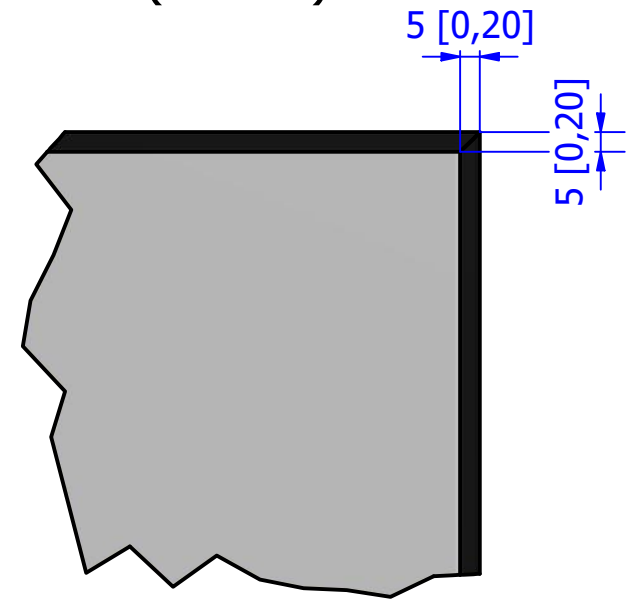

FRONT

A (1 : 2)

REAR

VIEWING SIDE

B (1 : 2)

Dimensions are in mm [inch]

SCREENLINE
the screen makes the difference

Description:
Living thin 200x113

Weight:
9 Kg

Code:
UT-0004763

Drawer:
F.Trainotti

Name:
UT-0004763.iam

Date:
15/06/2020

Sheet:
A3

Scale:
1 : 20

Please notice that all dimensions are subject to conventional industry tolerances.