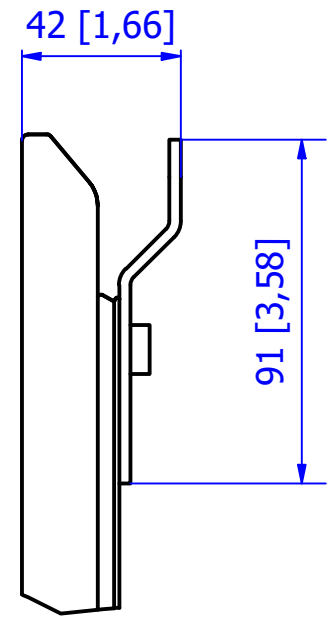

FRONT

A (1 : 2)

REAR

VIEWING SIDE

B (1 : 2)

Dimensions are in mm [inch]

SCREENLINE
the screen makes the difference

Description:
Living thin 250x141

Weight:
12 Kg

Code:
UT-0004763

Drawer:
F.Trainotti

Name:
UT-0004763.iam

Date:
15/06/2020

Sheet:
A3

Scale:
1 : 20

Please notice that all dimensions are subject to conventional industry tolerances.