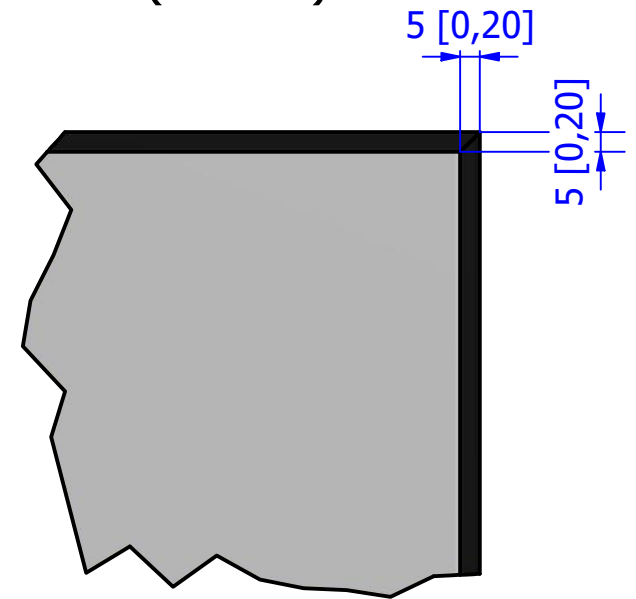

FRONT

A (1 : 2)

REAR

VIEWING SIDE

B (1 : 2)

Dimensions are in mm [inch]

SCREENLINE
the screen makes the difference

Description:
Living thin 250x141

Weight:
12 Kg

Code:
UT-0004763

Drawer:
F.Trainotti

Name:
UT-0004763.iam

Date:
15/06/2020

Sheet:
A3

Scale:
1 : 20

Please notice that all dimensions are subject to conventional industry tolerances.