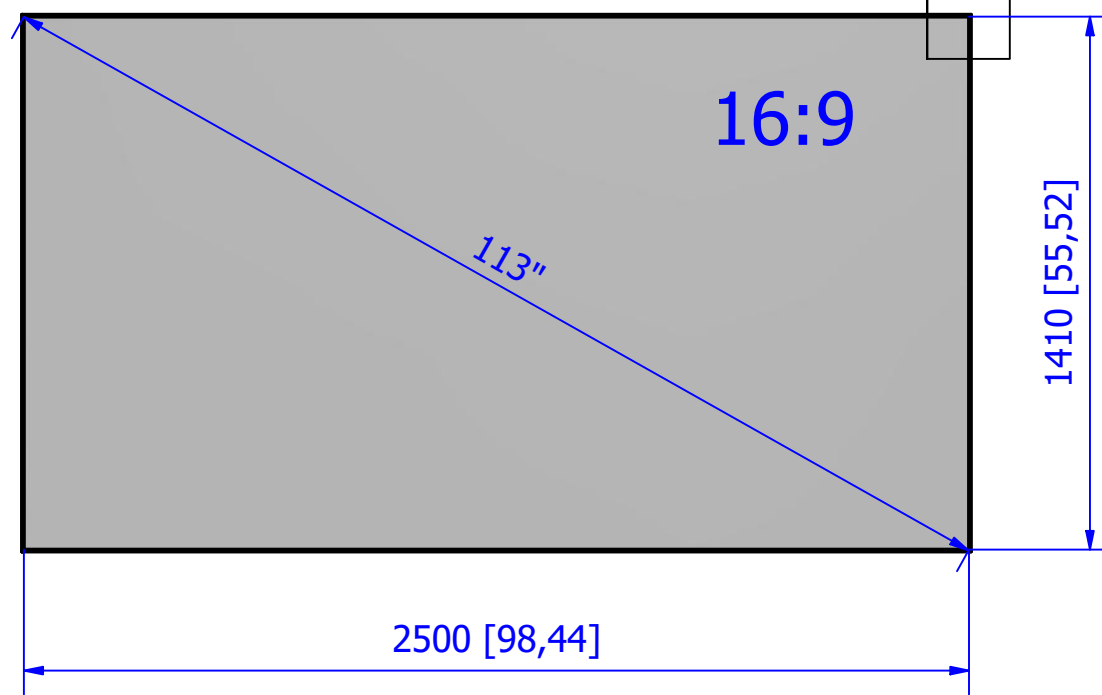

FRONT

A (1 : 2)

REAR

VIEWING SIDE

B (1 : 2)

Dimensions are in mm [inch]

SCREENLINE
the screen makes the difference

Description:
Living thin 250x141

Weight:
12 Kg

Code:
UT-0004763

Drawer:
F.Trainotti

Name:
UT-0004763.iam

Date:
15/06/2020

Sheet:
A3

Scale:
1 : 20

Please notice that all dimensions are subject to conventional industry tolerances.