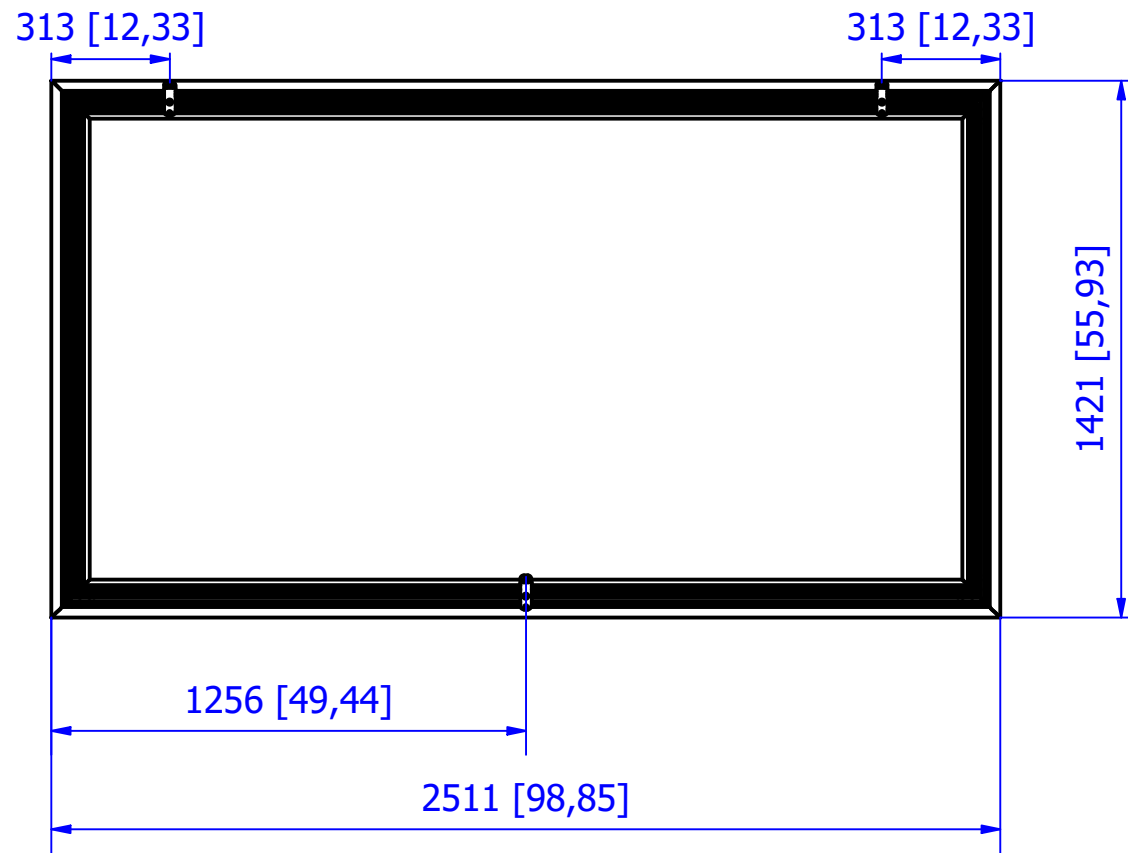

FRONT

A (1 : 2)

REAR

VIEWING SIDE

B (1 : 2)

Dimensions are in mm [inch]

SCREENLINE
the screen makes the difference

Description:
Living thin 250x141

Weight:
12 Kg

Code:
UT-0004763

Drawer:
F.Trainotti

Name:
UT-0004763.iam

Date:
15/06/2020

Sheet:
A3

Scale:
1 : 20

Please notice that all dimensions are subject to conventional industry tolerances.