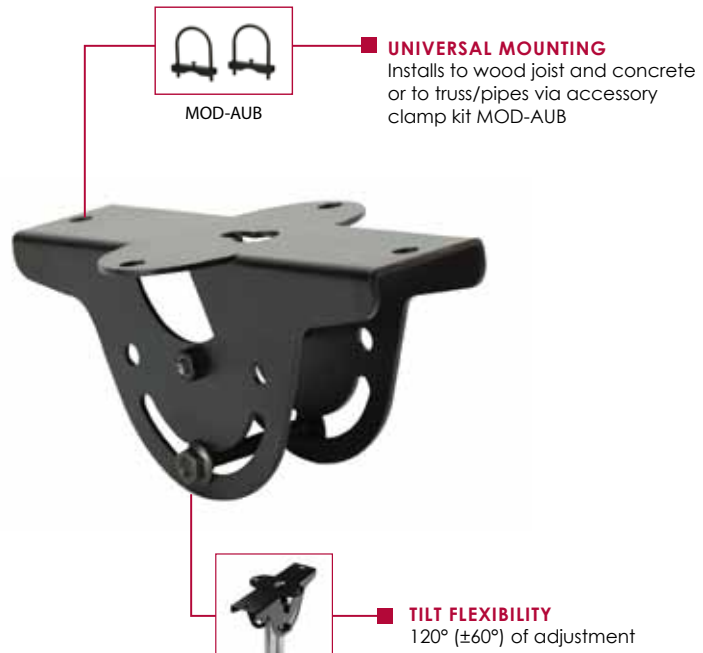

MOD-CPC(-W)

Cathedral Ceiling Plate

For Modular Series Flat Panel Display and Projector Mounts

The Peerless-AV Modular Mounts Line features a full range of products that can fulfill multiple requirements from a limited number of SKUs. With the universality of the components, configure your own perfect custom flat-panel display or projector mounting solution for any application.

The Modular Mount Line was developed with the professional AV installer in mind. Designed around a 2" (50mm) diameter pole, the line is ideal for new projects as well as for upgrading existing installations.

The MOD-CPC provides a solution for mounting direct to concrete and wood joists, accommodating for angled ceiling installations.

Max load: 264lb (119.7kg)

FEATURES

- Cathedral ceiling plate can be angled up to $\pm 60^\circ$ for use with vaulted or sloping ceilings
- Mounts to concrete and wood joist ceilings
- 264lb (119.7kg) max weight capacity

Shown with Modular Series Projector Mount

Shown with Modular Series Flat Panel Mount

MOD-CPC(-W) Cathedral Ceiling Plate for Modular Series Flat Panel Display and Projector Mounts

Product Specifications

	DIMENSIONS (W x H x D)	PRODUCT WEIGHT	LOAD CAPACITY	FINISH	AVAILABLE COLORS
MOD-CPC(-W)	8.85" x 4.64" x 3.93" (225 x 118 x 100mm)	1.5lb (0.6kg)	264lb (119.7kg)	Power coat	MOD-CPC: Black MOD-CPC-W: White