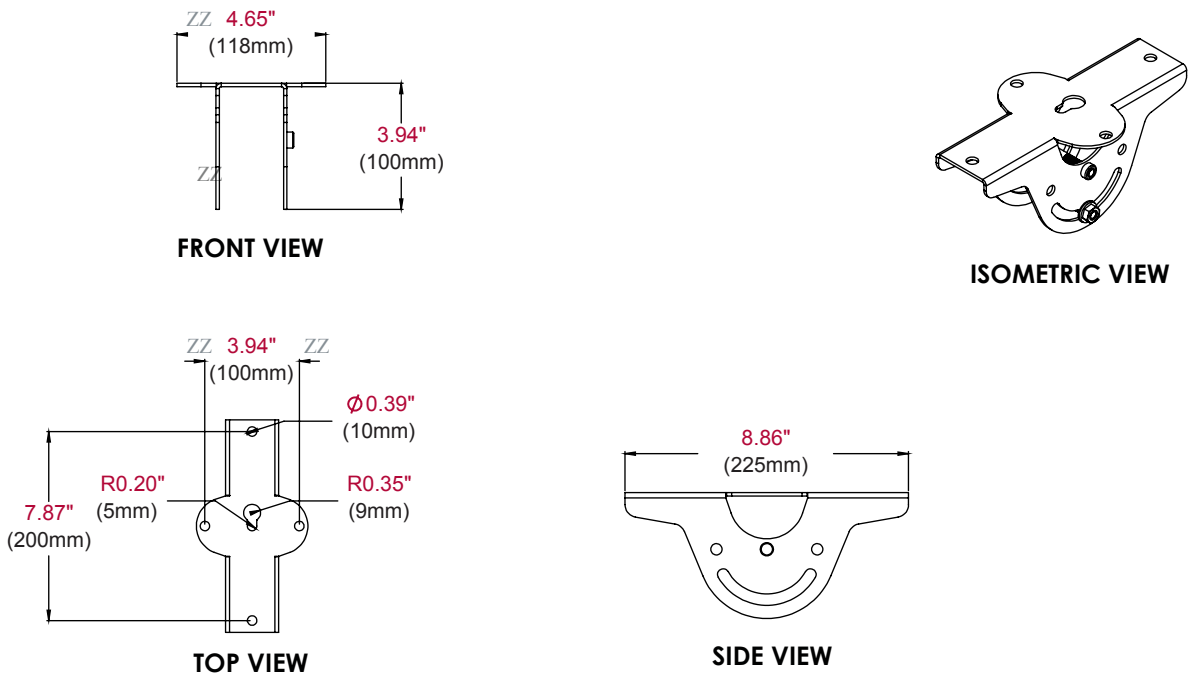

Product Specifications

	DIMENSIONS (W x H x D)	PRODUCT WEIGHT	LOAD CAPACITY	FINISH	AVAILABLE COLORS
MOD-CPC(-W)	8.85" x 4.64" x 3.93" (225 x 118 x 100mm)	1.5lb (0.6kg)	264lb (119.7kg)	Power coat	MOD-CPC: Black MOD-CPC-W: White

Package Specifications

	PACKAGE SIZE (W x H x D)	PACKAGE SHIP WEIGHT	PACKAGE UPC CODE	PACKAGE CONTENTS	UNITS IN PACKAGE
MOD-CPC(-W)	9.62" x 6.25" x 6.00" (244 x 158 x 152mm)	2.5lb (1.1kg)	MOD-CPC: 735029269946 MOD-CPC-W: 735029270102	Cathedral ceiling plate, mounting hardware	1

Accessories

- **MOD-ACF(-W):** Accessory Cover for MOD-CPF Ceiling Plate
- **MOD-ADF:** Accessory Drill Fixture for 50mm Pole
- **MOD-APC:** Accessory Pole Coupler
- **MOD-APRG(-W):** Accessory Projector Adaptor, PRG Mount
- **MOD-APRS(-W):** Accessory Projector Adaptor, PRS Mount
- **MOD-ASC:** Accessory Display-Stacking Clamp
- **MOD-ATD-W:** Accessory Trim Disc
- **MOD-AUB:** Accessory U-Bolt Adaptor
- **MOD-CPF:** Square Ceiling Plate, Flat (7.4" x 6.8")
- **MOD-CPI:** I-Beam Ceiling Plate, Flat
- **MOD-FPMD:** Flat Panel Mount, Dual Back-To-Back
- **MOD-FPMS(-W):** Flat Panel Mount, Single
- **MOD-P100(-B):** 50mm Extension Pole - 39" (1.0m)
- **MOD-P150(-B):** 50mm Extension Pole - 59" (1.5m)
- **MOD-P200(-B):** 50mm Extension Pole - 78" (2.0m)
- **MOD-P300(-B):** 50mm Extension Pole - 118" (3.0m)
- **MOD-UNL:** Universal Display Adaptor, Large
- **MOD-UNM:** Universal Display Adaptor, Medium

All dimensions = inch (mm)

ARCHITECTS SPECIFICATIONS

The Cathedral Ceiling Plate shall be a Peerless-AV model MOD-CPC and shall be located where indicated on the plans. Assembly and installation shall be done according to instructions provided by the manufacturer.