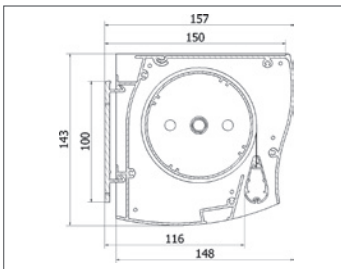

Wave

The new ScreenLine motorized screen.

A project which represents a shift in the design of rolling motorized screens. Its particular, harmonious and supple line blends into interior design environments perfectly.

The shape of the box allows installation flush against sharp edges while the elegant lines minimize the visual impact.

The upper part of the box, perfectly horizontal, makes it possible to place the left, central and right satellites of the audio equipment, while in the rear part of the box there is a special groove where it is possible to keep the connection cables of the loudspeakers out of sight. The screen can come with a room lighting system made of an RGB LED stripe which is placed inside the downward oriented groove, projecting light behind the fabric.

Connected to a home automation system, it becomes a light source which transforms the environment according to the colour and intensity chosen.

Technical details

Screen characteristics

- 90° rear angle for better ceiling installation
- hidden fixing brackets
- supporting surface for L-C-R loudspeakers
- prearranged groove for audio cables
- RGB LED back lighting compatible with all home automation control systems (on request)
- front surface drop in order to improve flatness
- motor on the right side
- custom features
- particularly silent motor available on request up to 300 cm base

Available fabrics

- White Ice
- Home Vision
- Microperforated
- Grey High Contrast
- Nova-Vision
- Coral retro-projection

Reference page 6-7

Available sizes chart

Mod	B x H (cm)	D	B x H (cm)	D	B x H (cm)	D	B x H (cm)	D	L (cm)	kg
170	180 x 135	89"	170 x 127	084"	170 x 106	079"	170 x 96	077"	190	19
183	193 x 145	95"	183 x 137	090"	183 x 114	085"	183 x 103	083"	203	20
203	213 x 160	105"	203 x 152	100"	203 x 127	094"	203 x 114	092"	223	22
213	223 x 167	110"	213 x 160	105"	213 x 133	099"	213 x 120	096"	233	22
223	233 x 175	115"	223 x 167	109"	223 x 139	104"	223 x 125	101"	243	23
244	254 x 191	125"	244 x 183	120"	244 x 153	113"	244 x 137	110"	264	24
274	284 x 213	140"	274 x 206	135"	274 x 171	127"	274 x 154	124"	294	26
305	315 x 236	155"	305 x 229	150"	305 x 191	142"	305 x 172	138"	325	27
335	345 x 259	170"	335 x 251	165"	335 x 209	156"	335 x 189	151"	355	32
366	376 x 282	185"	366 x 274	180"	366 x 229	170"	366 x 206	165"	386	34
406	416 x 312	205"	406 x 305	200"	406 x 254	188"	406 x 228	183"	426	36
450	450 x 337	221"	440 x 330*	217"	440 x 275**	204"	440 x 247**	199"	460	38

* 5 cm drop

** 20 cm drop

** 20 cm drop