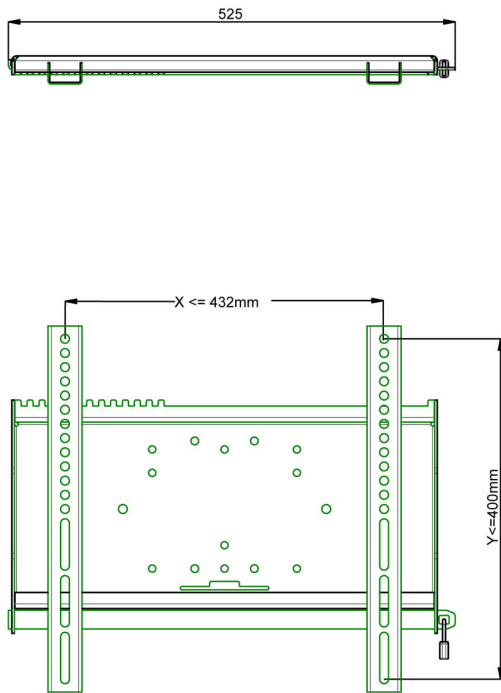

Universal wall mount

052.1000 Universal wall mount: max. 432 x 400 mm, 85 kg

All universal wall mounts are VESA compatible. Besides wall mounting, all our wall mounts can be used for ceiling mounting in combination with a tube set, and for floor mounting (using coupling bolts) together with a stand. The mounts include fastening material, to secure the mount to the display. Furthermore they include a safety bar or fixation, offering you protection from theft; a padlock is to be added separately.

Universal wall mount

Features

Weight: 5.20 kg

Colour: Black

Maximum load: 85 kg

Screen position: Landscape

Type bracket/interface: Universal

Range bracket/interface: Max. 432 x 400 mm

Mounting system: 170 x 140 mm

COMPATIBLE WITH:
 VESA 75x75
 VESA 100x100
 VESA 200x100 / 100x200
 VESA 200x200
 VESA 300x200 / 200x300
 VESA 300x300
 VESA 400x200
 VESA 400x300
 VESA 400x400

- A Mounting holes wall (M8)
- B Extra mounting holes wall (M8)
- C Mounting holes truss system (M10)
- D Mounting holes flat screen stand
- E Mounting holes ceiling tube system (M8)