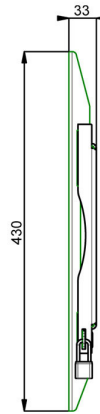

Universal wall mount

052.1000 Universal wall mount: max. 432 x 400 mm, 85 kg

All universal wall mounts are VESA compatible. Besides wall mounting, all our wall mounts can be used for ceiling mounting in combination with a tube set, and for floor mounting (using coupling bolts) together with a stand. The mounts include fastening material, to secure the mount to the display. Furthermore they include a safety bar or fixation, offering you protection from theft; a padlock is to be added separately.

Universal wall mount

Features

Weight: 5.20 kg

Colour: Black

Maximum load: 85 kg

Screen position: Landscape

Type bracket/interface: Universal

Range bracket/interface: Max. 432 x 400 mm

Mounting system: 170 x 140 mm

COMPATIBLE WITH:
 VESA 75x75
 VESA 100x100
 VESA 200x100 / 100x200
 VESA 200x200
 VESA 300x200 / 200x300
 VESA 300x300
 VESA 400x200
 VESA 400x300
 VESA 400x400

- A Mounting holes wall (M8)
- B Extra mounting holes wall (M8)
- C Mounting holes truss system (M10)
- D Mounting holes flat screen stand
- E Mounting holes ceiling tube system (M8)