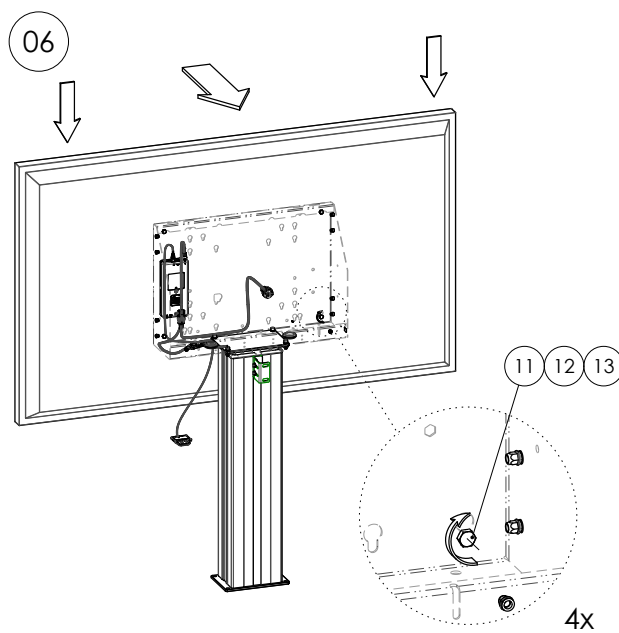

MOUNTING INSTRUCTIONS

052.7200/50 Floor lift (mini) for (touch-) flat screens max. 120 kg

MOUNTING INSTRUCTIONS

052.7200/50 Floor lift (mini) for (touch-) flat screens max. 120 kg

MOUNTING INSTRUCTIONS

052.7200/50 Floor lift (mini) for (touch-) flat screens max. 120 kg

MOUNTING INSTRUCTIONS

052.7200/50 Floor lift (mini) for (touch-) flat screens max. 120 kg

CONTACT

SMARTSELECTOR

Find your solution fast and easy with the mobile SmartSelector. Scan the QR code and find your solutions within 3 steps with the mobile SmartSelector