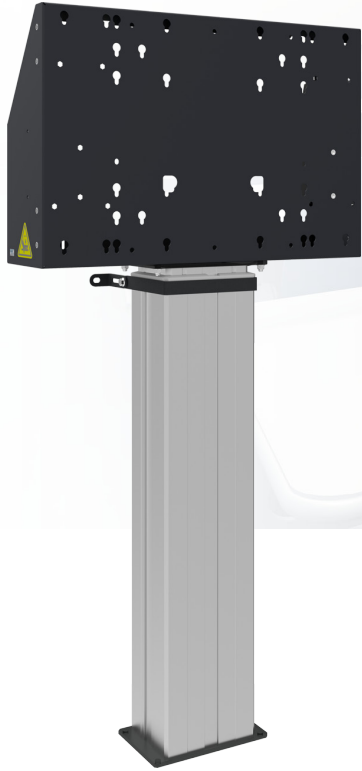

MOUNTING INSTRUCTIONS

052.7200/50 Floor lift (mini) for (touch-) flat screens max. 120 kg

MOUNTING INSTRUCTIONS

052.7200/50 Floor lift (mini) for (touch-) flat screens max. 120 kg

MOUNTING INSTRUCTIONS

052.7200/50 Floor lift (mini) for (touch-) flat screens max. 120 kg

MOUNTING INSTRUCTIONS

052.7200/50 Floor lift (mini) for (touch-) flat screens max. 120 kg

CONTACT

SMARTSELECTOR

Find your solution fast and easy with the mobile SmartSelector. Scan the QR code and find your solutions within 3 steps with the mobile SmartSelector