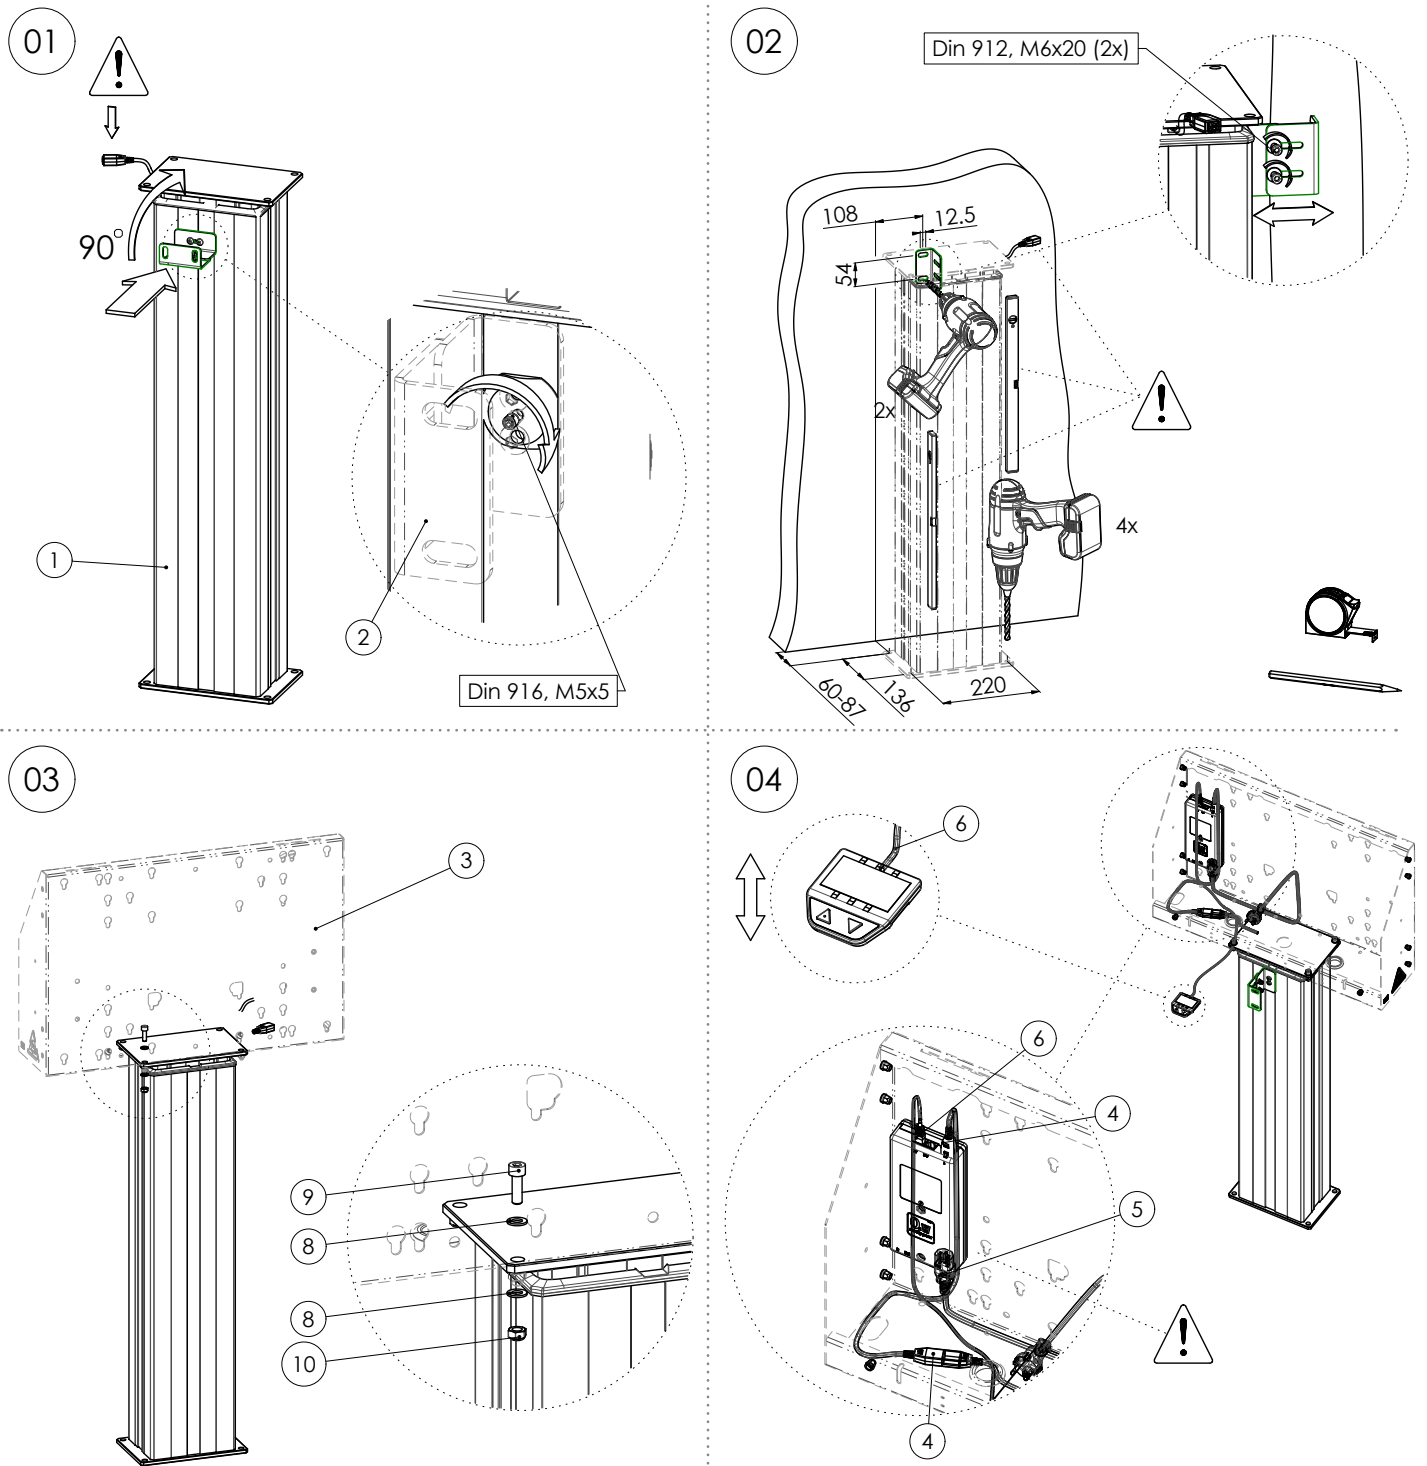

MOUNTING INSTRUCTIONS

052.7200/50 Floor lift (mini) for (touch-) flat screens max. 120 kg

MOUNTING INSTRUCTIONS

052.7200/50 Floor lift (mini) for (touch-) flat screens max. 120 kg

MOUNTING INSTRUCTIONS

052.7200/50 Floor lift (mini) for (touch-) flat screens max. 120 kg

MOUNTING INSTRUCTIONS

052.7200/50 Floor lift (mini) for (touch-) flat screens max. 120 kg

CONTACT

SMARTSELECTOR

Find your solution fast and easy with the mobile SmartSelector. Scan the QR code and find your solutions within 3 steps with the mobile SmartSelector