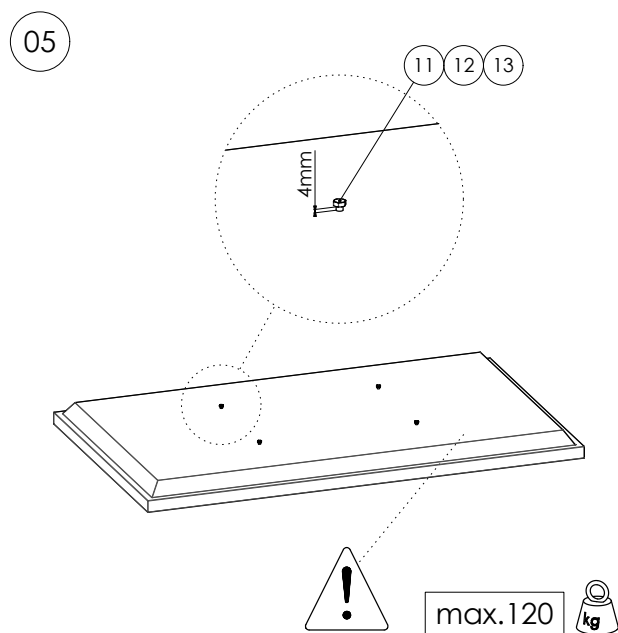

MOUNTING INSTRUCTIONS

052.7200/50 Floor lift (mini) for (touch-) flat screens max. 120 kg

MOUNTING INSTRUCTIONS

052.7200/50 Floor lift (mini) for (touch-) flat screens max. 120 kg

MOUNTING INSTRUCTIONS

052.7200/50 Floor lift (mini) for (touch-) flat screens max. 120 kg

MOUNTING INSTRUCTIONS

052.7200/50 Floor lift (mini) for (touch-) flat screens max. 120 kg

CONTACT

SMARTSELECTOR

Find your solution fast and easy with the mobile SmartSelector. Scan the QR code and find your solutions within 3 steps with the mobile SmartSelector