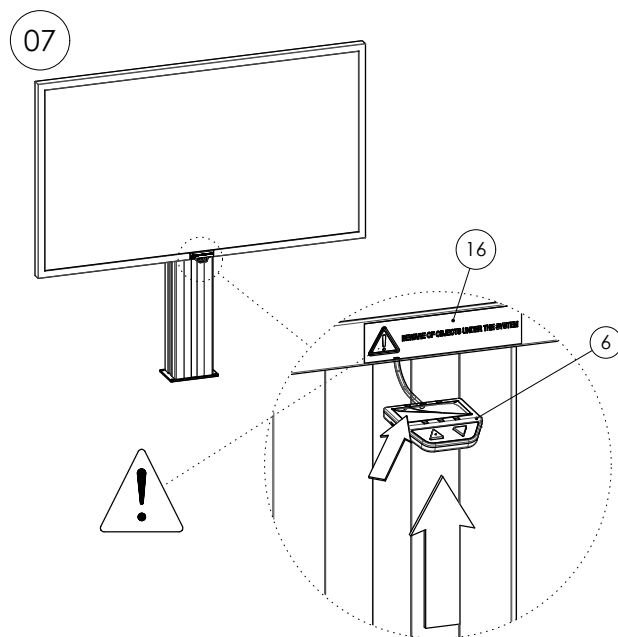

MOUNTING INSTRUCTIONS

052.7200/50 Floor lift (mini) for (touch-) flat screens max. 120 kg

MOUNTING INSTRUCTIONS

052.7200/50 Floor lift (mini) for (touch-) flat screens max. 120 kg

MOUNTING INSTRUCTIONS

052.7200/50 Floor lift (mini) for (touch-) flat screens max. 120 kg

MOUNTING INSTRUCTIONS

052.7200/50 Floor lift (mini) for (touch-) flat screens max. 120 kg

CONTACT

SMARTSELECTOR

Find your solution fast and easy with the mobile SmartSelector. Scan the QR code and find your solutions within 3 steps with the mobile SmartSelector