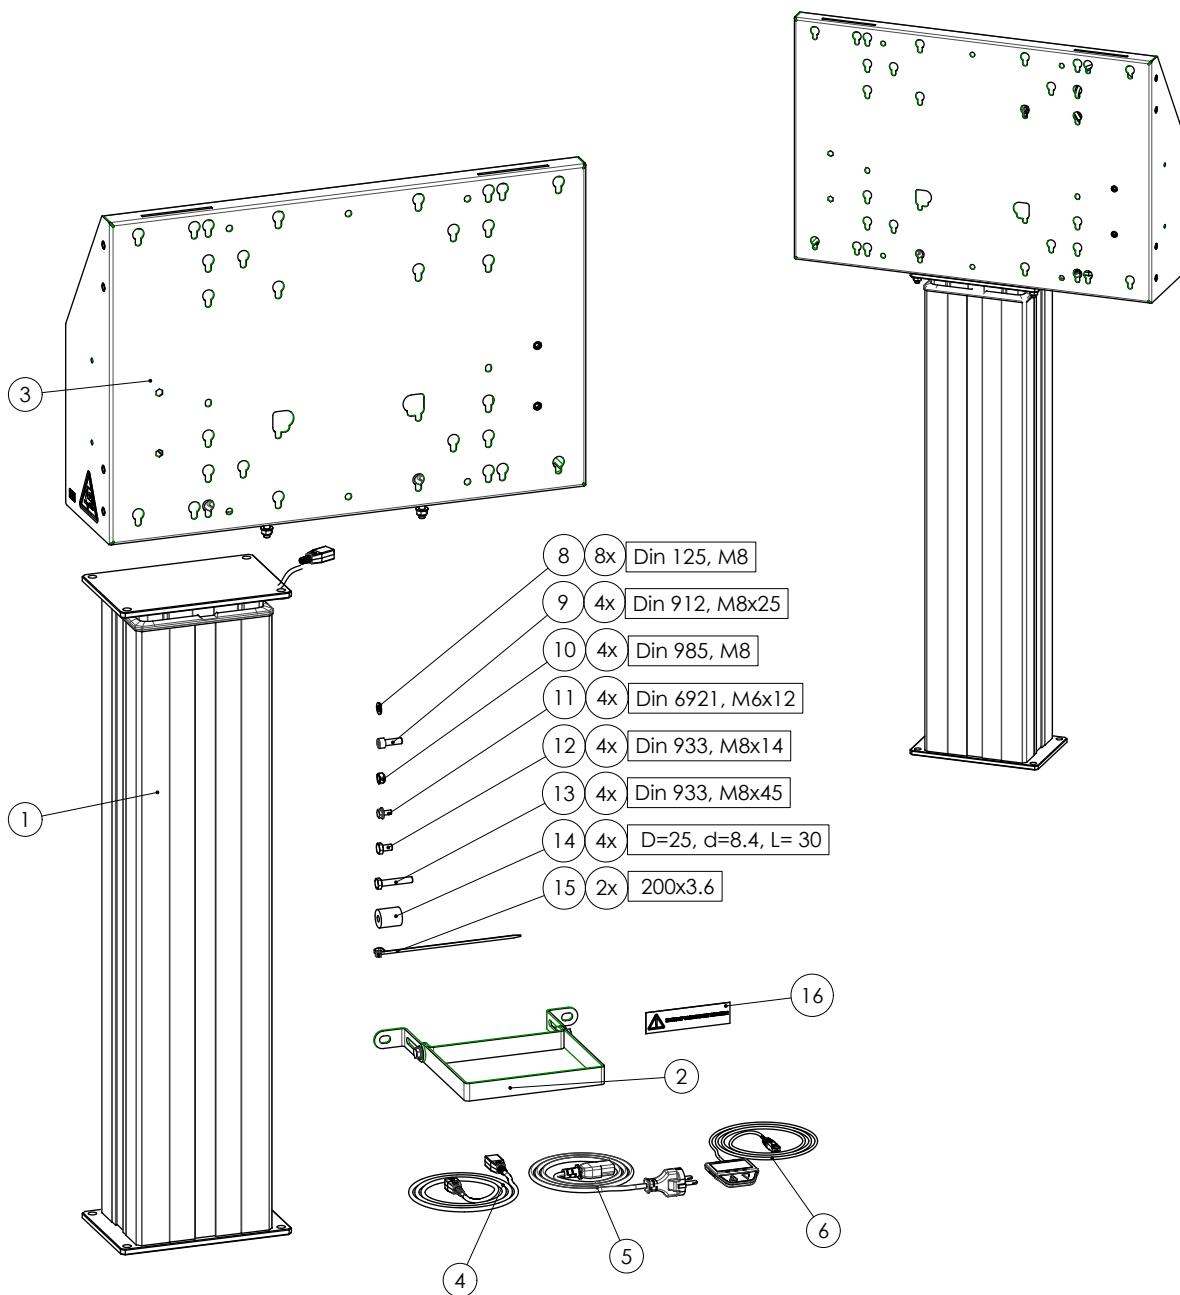

MOUNTING INSTRUCTIONS

052.7200/50 Floor lift (mini) for (touch-) flat screens max. 120 kg

MOUNTING INSTRUCTIONS

052.7200/50 Floor lift (mini) for (touch-) flat screens max. 120 kg

MOUNTING INSTRUCTIONS

052.7200/50 Floor lift (mini) for (touch-) flat screens max. 120 kg

MOUNTING INSTRUCTIONS

052.7200/50 Floor lift (mini) for (touch-) flat screens max. 120 kg

CONTACT

SMARTSELECTOR

Find your solution fast and easy with the mobile SmartSelector. Scan the QR code and find your solutions within 3 steps with the mobile SmartSelector