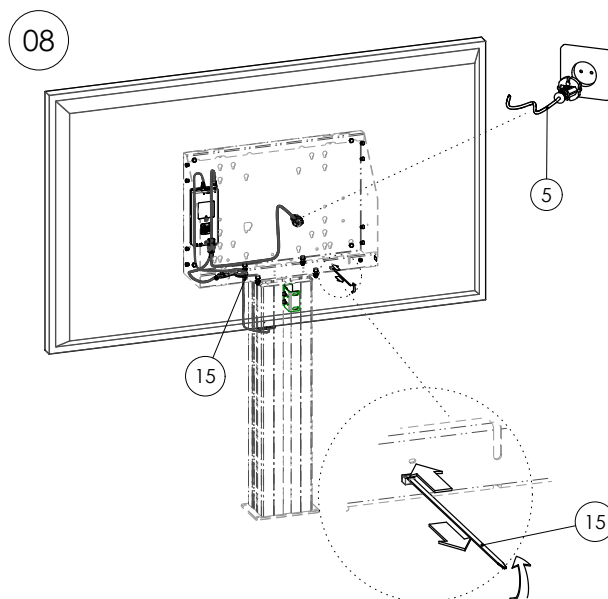

MOUNTING INSTRUCTIONS

052.7200/50 Floor lift (mini) for (touch-) flat screens max. 120 kg

MOUNTING INSTRUCTIONS

052.7200/50 Floor lift (mini) for (touch-) flat screens max. 120 kg

MOUNTING INSTRUCTIONS

052.7200/50 Floor lift (mini) for (touch-) flat screens max. 120 kg

MOUNTING INSTRUCTIONS

052.7200/50 Floor lift (mini) for (touch-) flat screens max. 120 kg

CONTACT

SMARTSELECTOR

Find your solution fast and easy with the mobile SmartSelector. Scan the QR code and find your solutions within 3 steps with the mobile SmartSelector