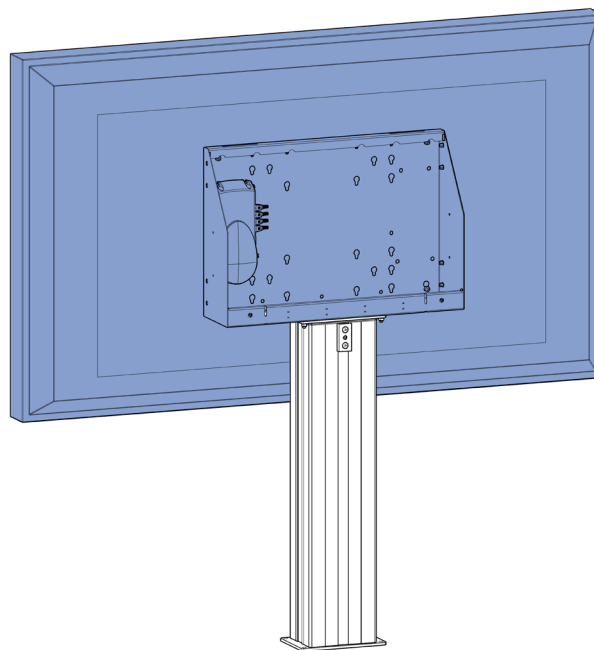

MOUNTING INSTRUCTIONS

MOUNTING INSTRUCTIONS