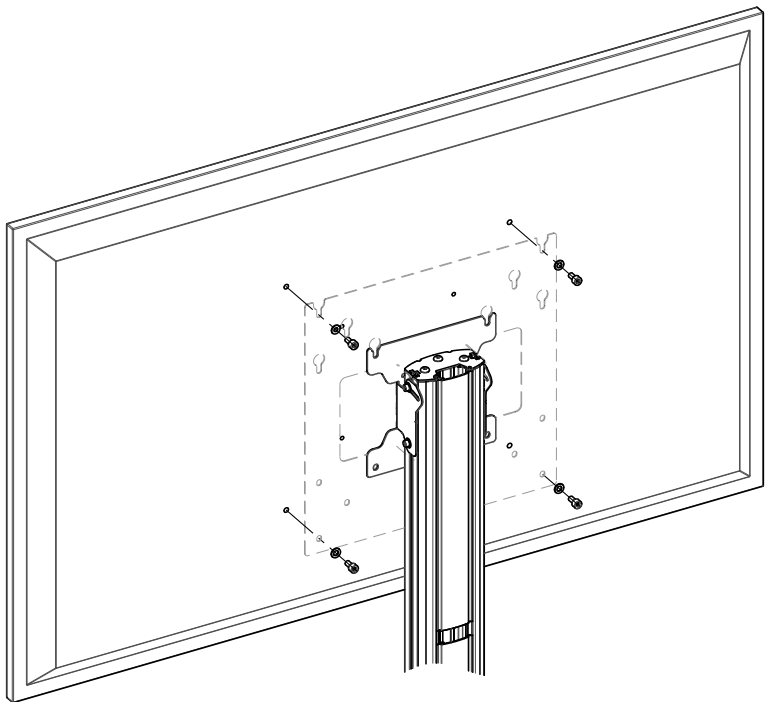

MOUNTING INSTRUCTIONS

MOUNTING INSTRUCTIONS

03