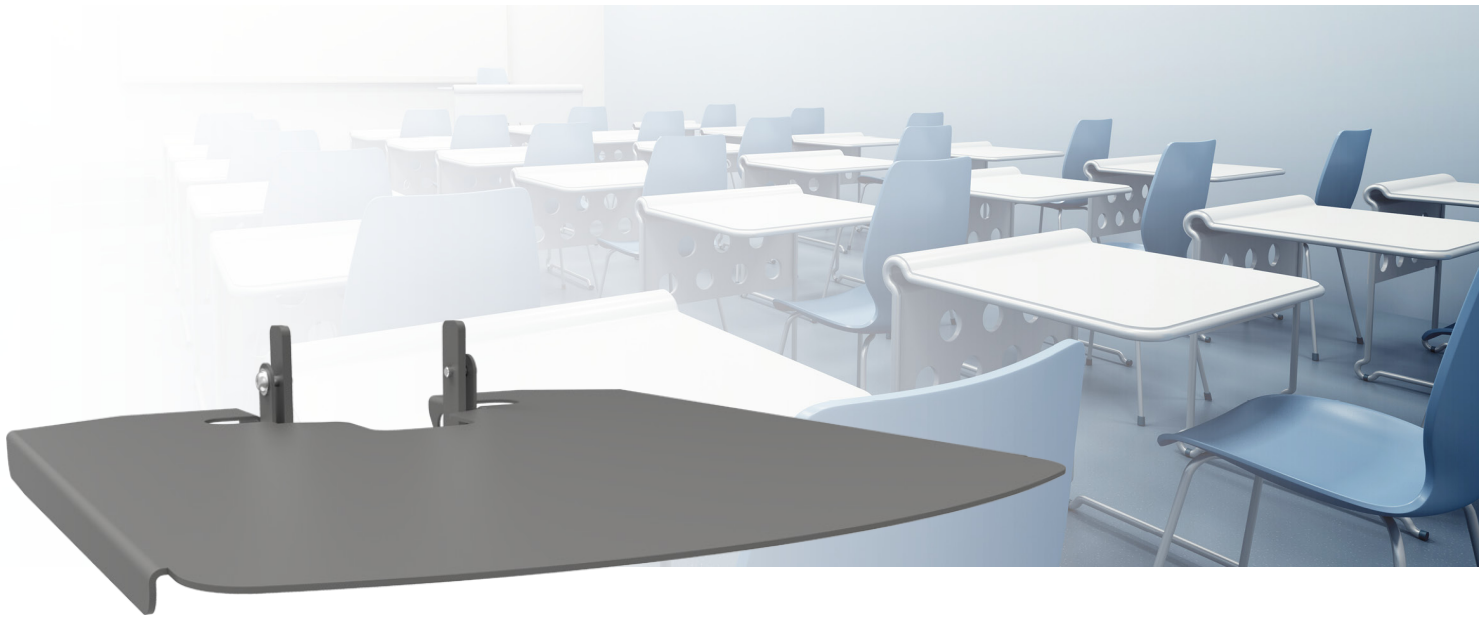

MOUNTING INSTRUCTIONS

063.8100 Stand platform (light series) surface 386 x 310

MOUNTING INSTRUCTIONS

MOUNTING INSTRUCTIONS

MOUNTING INSTRUCTIONS

MOUNTING INSTRUCTIONS

01

02