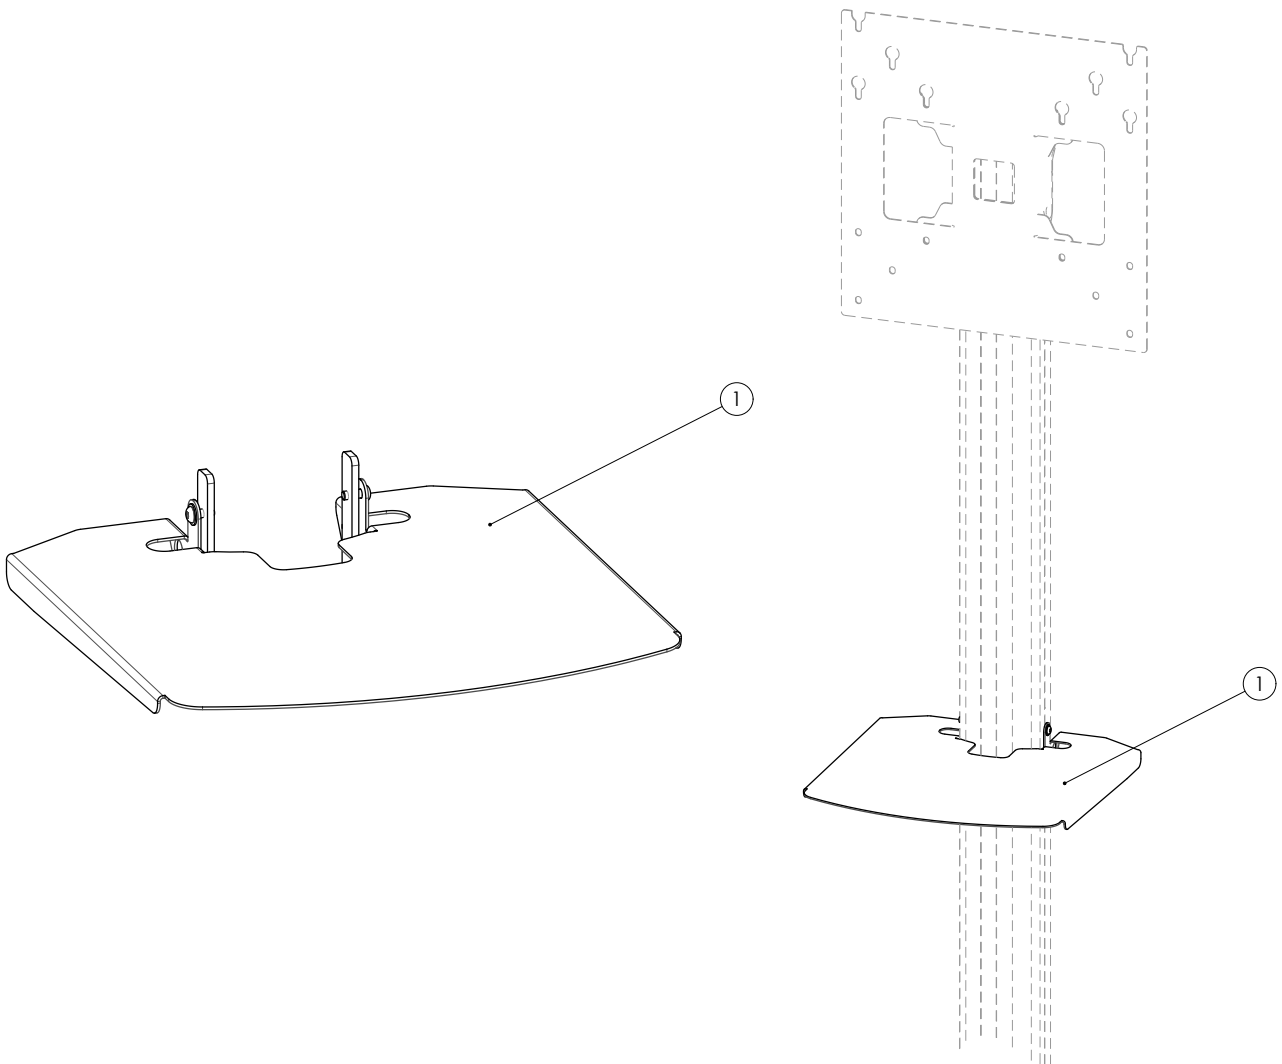

MOUNTING INSTRUCTIONS

063.8100 Stand platform (light series) surface 386 x 310

MOUNTING INSTRUCTIONS

MOUNTING INSTRUCTIONS

MOUNTING INSTRUCTIONS

MOUNTING INSTRUCTIONS

01

02

MOUNTING INSTRUCTIONS

MOUNTING INSTRUCTIONS

03

04

CONTACT

SMARTSELECTOR

Find your solution fast and easy with the mobile SmartSelector. Scan the QR code and find your solutions within 3 steps with the mobile SmartSelector