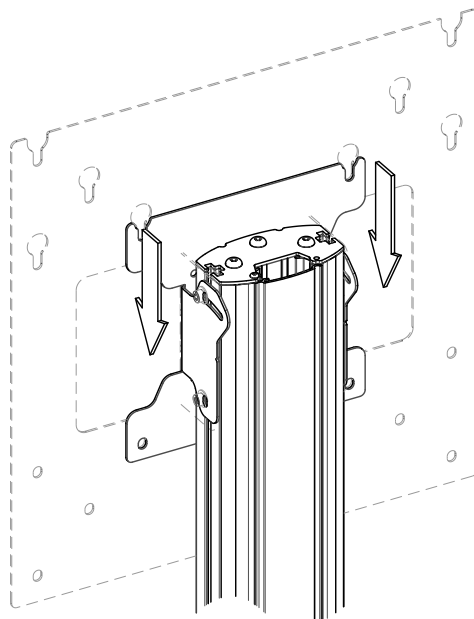

MOUNTING INSTRUCTIONS

063.8100 Stand platform (light series) surface 386 x 310

MOUNTING INSTRUCTIONS

MOUNTING INSTRUCTIONS

MOUNTING INSTRUCTIONS

MOUNTING INSTRUCTIONS

01

02

MOUNTING INSTRUCTIONS

MOUNTING INSTRUCTIONS

03

04

CONTACT

SMARTSELECTOR

Find your solution fast and easy with the mobile SmartSelector. Scan the QR code and find your solutions within 3 steps with the mobile SmartSelector