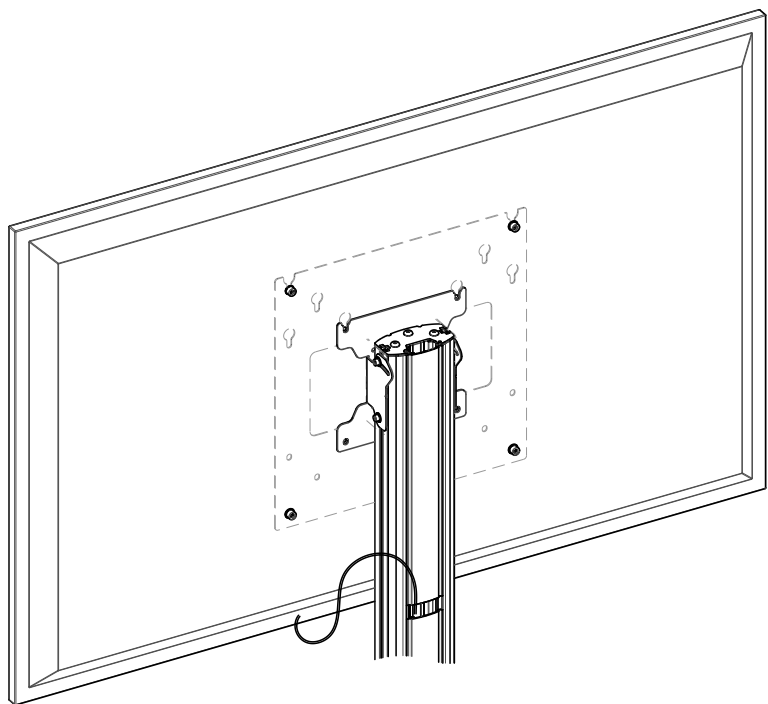

MOUNTING INSTRUCTIONS

063.8100 Stand platform (light series) surface 386 x 310

MOUNTING INSTRUCTIONS

MOUNTING INSTRUCTIONS

MOUNTING INSTRUCTIONS

MOUNTING INSTRUCTIONS

01

02

MOUNTING INSTRUCTIONS

MOUNTING INSTRUCTIONS

03

04

CONTACT

SMARTSELECTOR

Find your solution fast and easy with the mobile SmartSelector. Scan the QR code and find your solutions within 3 steps with the mobile SmartSelector