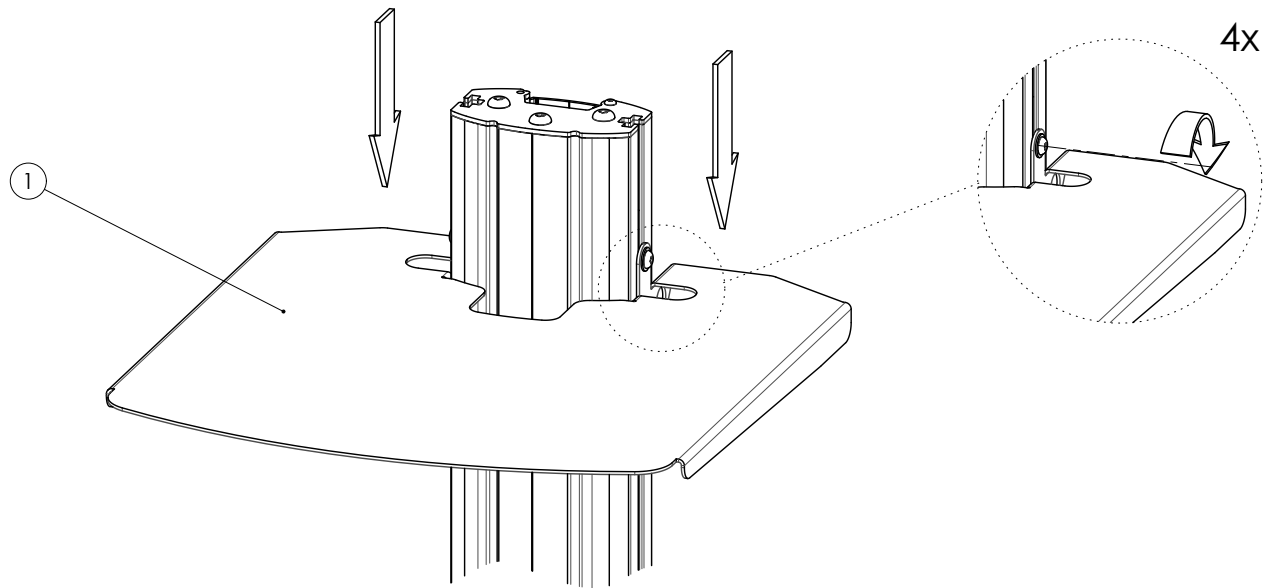

MOUNTING INSTRUCTIONS

063.8100 Stand platform (light series) surface 386 x 310

MOUNTING INSTRUCTIONS

MOUNTING INSTRUCTIONS

MOUNTING INSTRUCTIONS

MOUNTING INSTRUCTIONS

01

02