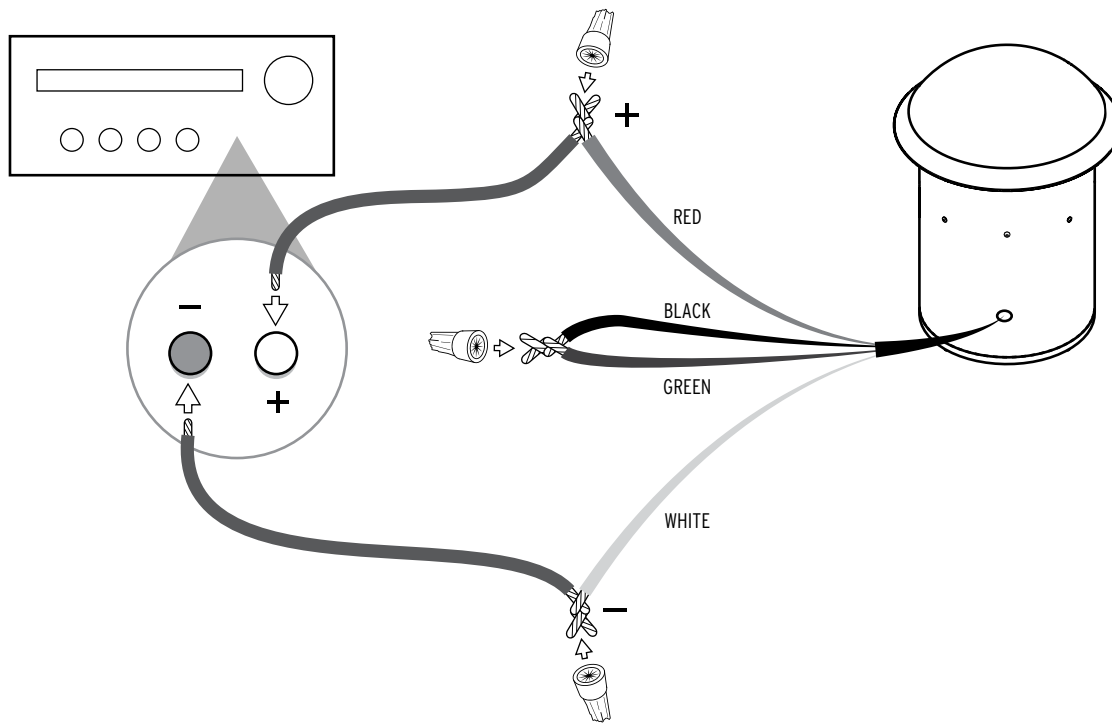

PRO-12SW-LS

CONNECTIONS - PRO-10SW-LS / PRO-12SW-LS

CONNECTIONS • CONNEXIONS • CONEXIONES • ANSCHLÜSSE • CONNESSIONI • CONEXÕES • 连接

8Ω
STEREO

CONNECTIONS - PRO-10SW-LS / PRO-12SW-LS

CONNECTIONS • CONNEXIONS • CONEXIONES • ANSCHLÜSSE • CONNESSIONI • CONEXÕES • 连接

4Ω
MONO

CONNECTIONS - PRO-10SW-LS / PRO-12SW-LS

CONNECTIONS • CONNEXIONS • CONEXIONES • ANSCHLÜSSE • CONNESSIONI • CONEXÕES • 连接

70V/100V
MONO

Klipsch[®]

KEEPERS OF THE SOUND[™]

3502 WOODVIEW TRACE, INDIANAPOLIS, IN, USA