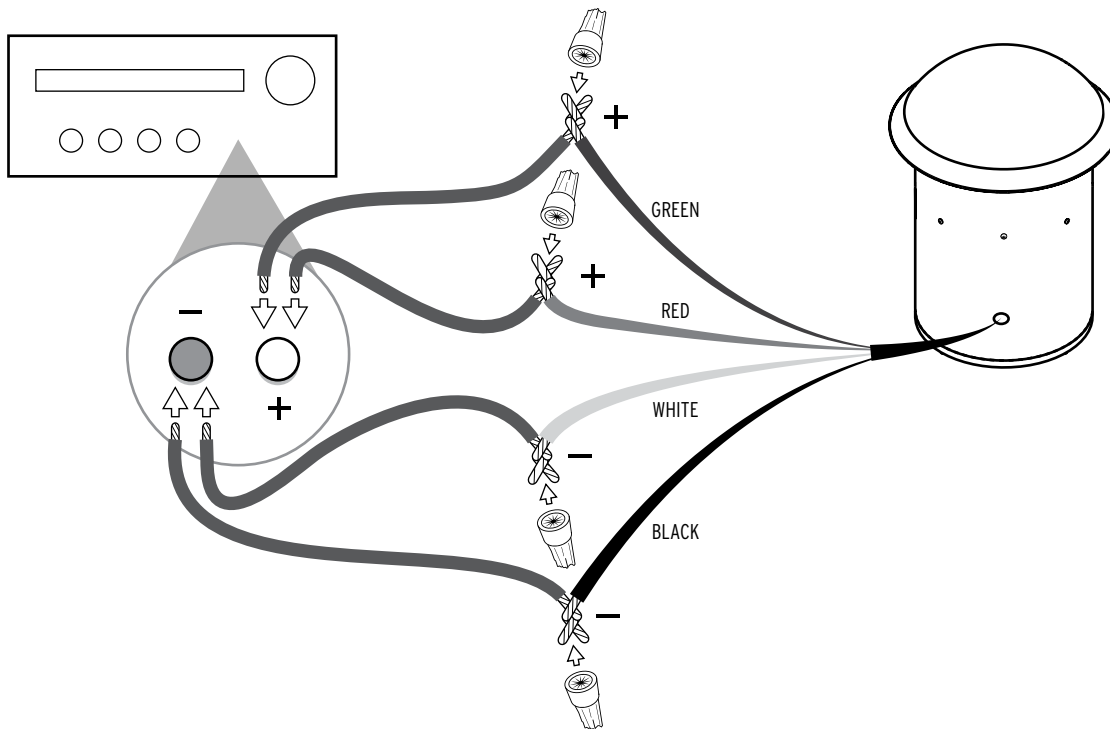

PRO-12SW-LS

CONNECTIONS - PRO-10SW-LS / PRO-12SW-LS

CONNECTIONS • CONNEXIONS • CONEXIONES • ANSCHLÜSSE • CONNESSIONI • CONEXÕES • 连接

8Ω
STEREO

CONNECTIONS - PRO-10SW-LS / PRO-12SW-LS

CONNECTIONS • CONNEXIONS • CONEXIONES • ANSCHLÜSSE • CONNESSIONI • CONEXÕES • 连接

4Ω
MONO

CONNECTIONS - PRO-10SW-LS / PRO-12SW-LS

CONNECTIONS • CONNEXIONS • CONEXIONES • ANSCHLÜSSE • CONNESSIONI • CONEXÕES • 连接

70V/100V
MONO

Klipsch[®]

KEEPERS OF THE SOUND[™]

3502 WOODVIEW TRACE, INDIANAPOLIS, IN, USA