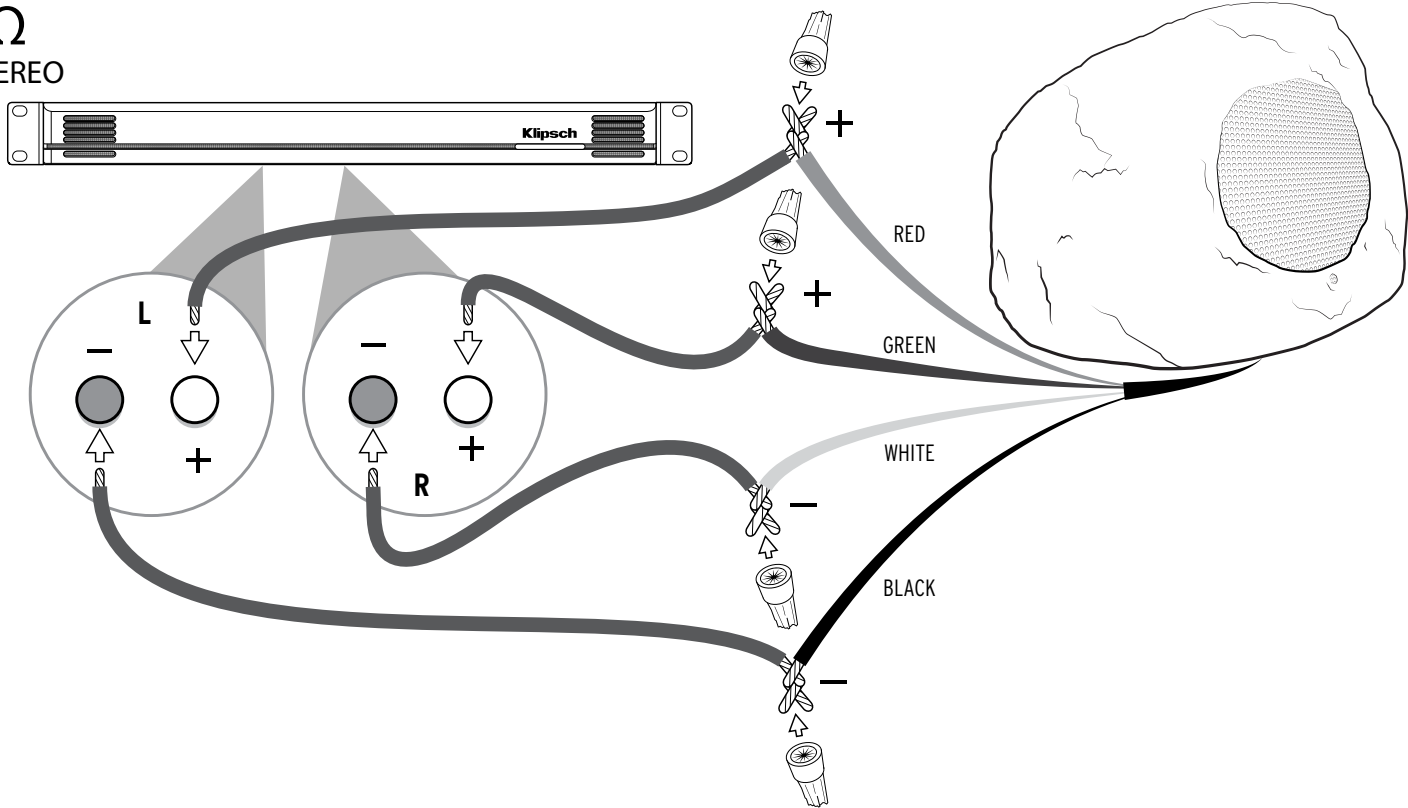

CONNECTIONS - PRO-10SW-RK

CONNECTIONS • CONNEXIONS • CONEXIONES • ANSCHLÜSSE • CONNESSIONI • CONEXÕES • 连接

8Ω
STEREO