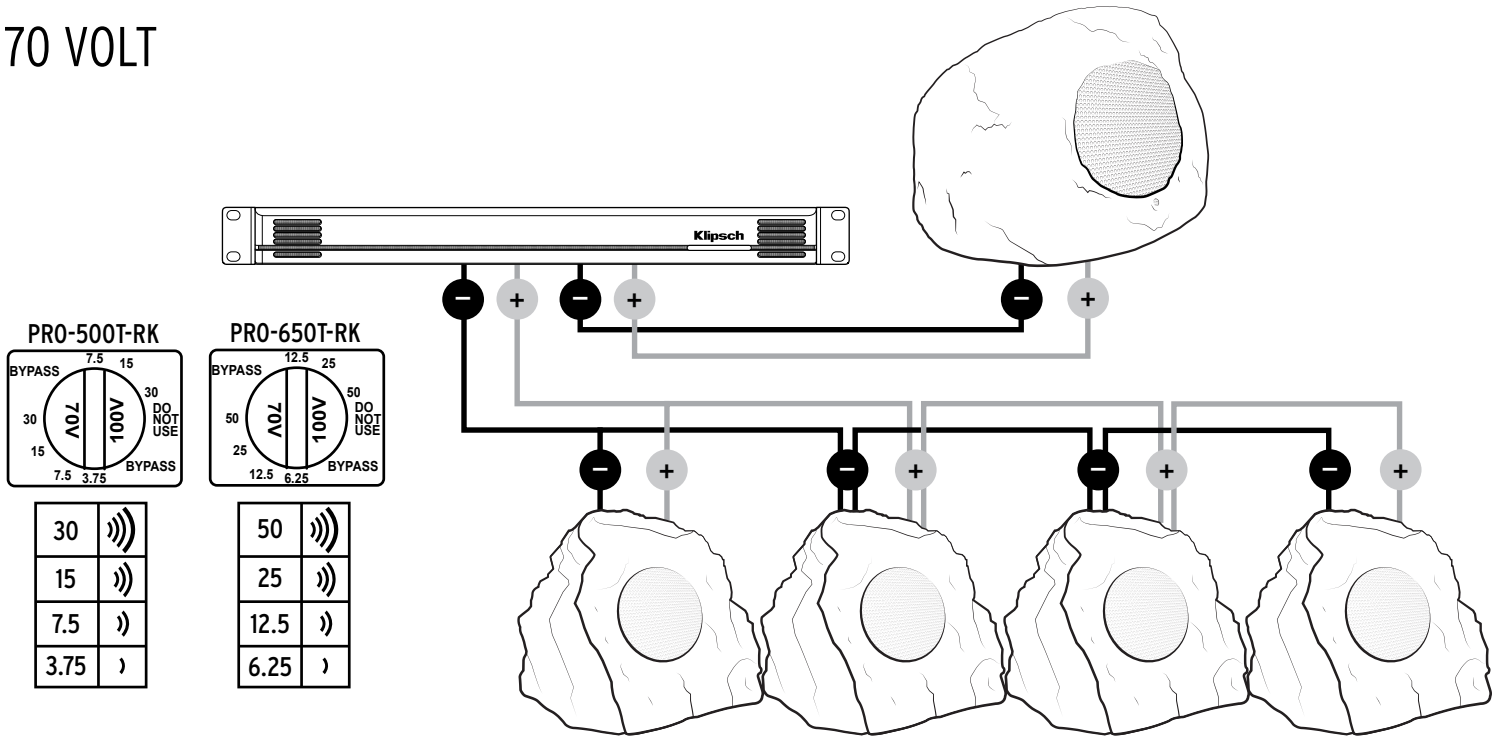

70 VOLT

CONNECTIONS - PRO-10SW-RK

CONNECTIONS • CONNEXIONS • CONEXIONES • ANSCHLÜSSE • CONNESSIONI • CONEXÕES • 连接

8Ω
STEREO

CONNECTIONS - PRO-10SW-RK

CONNECTIONS • CONNEXIONS • CONEXIONES • ANSCHLÜSSE • CONNESSIONI • CONEXÕES • 连接

4Ω
MONO

CONNECTIONS - PRO-10SW-RK

CONNECTIONS • CONNEXIONS • CONEXIONES • ANSCHLÜSSE • CONNESSIONI • CONEXÕES • 连接

70V/100V
MONO

Klipsch®

KEEPERS OF THE SOUND™

3502 WOODVIEW TRACE, INDIANAPOLIS, IN, USA

KLIPSCH.COM