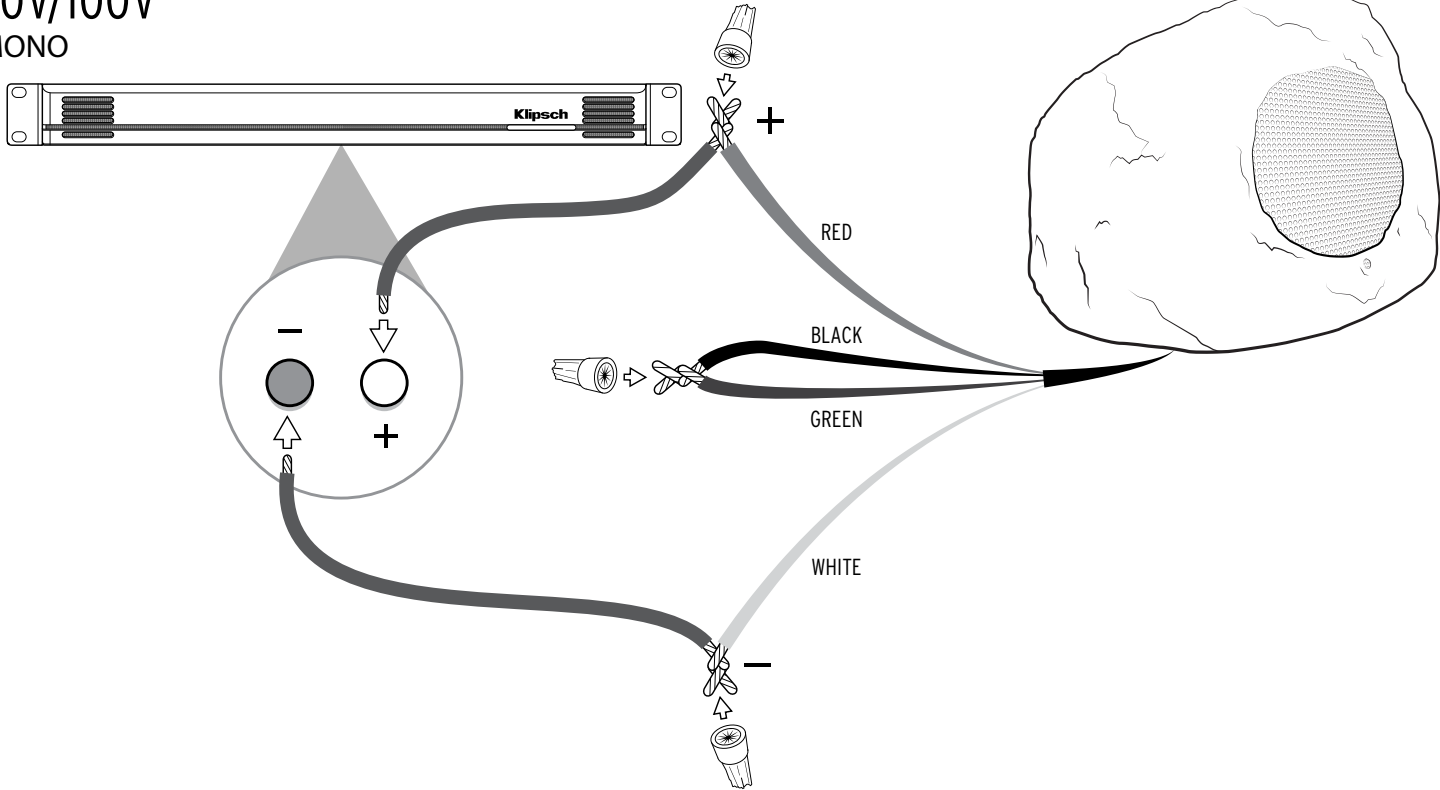

70 VOLT

CONNECTIONS - PRO-10SW-RK

CONNECTIONS • CONNEXIONS • CONEXIONES • ANSCHLÜSSE • CONNESSIONI • CONEXÕES • 连接

8Ω
STEREO

CONNECTIONS - PRO-10SW-RK

CONNECTIONS • CONNEXIONS • CONEXIONES • ANSCHLÜSSE • CONNESSIONI • CONEXÕES • 连接

4Ω
MONO

CONNECTIONS - PRO-10SW-RK

CONNECTIONS • CONNEXIONS • CONEXIONES • ANSCHLÜSSE • CONNESSIONI • CONEXÕES • 连接

70V/100V
MONO

Klipsch®

KEEPERS OF THE SOUND™

3502 WOODVIEW TRACE, INDIANAPOLIS, IN, USA

KLIPSCH.COM