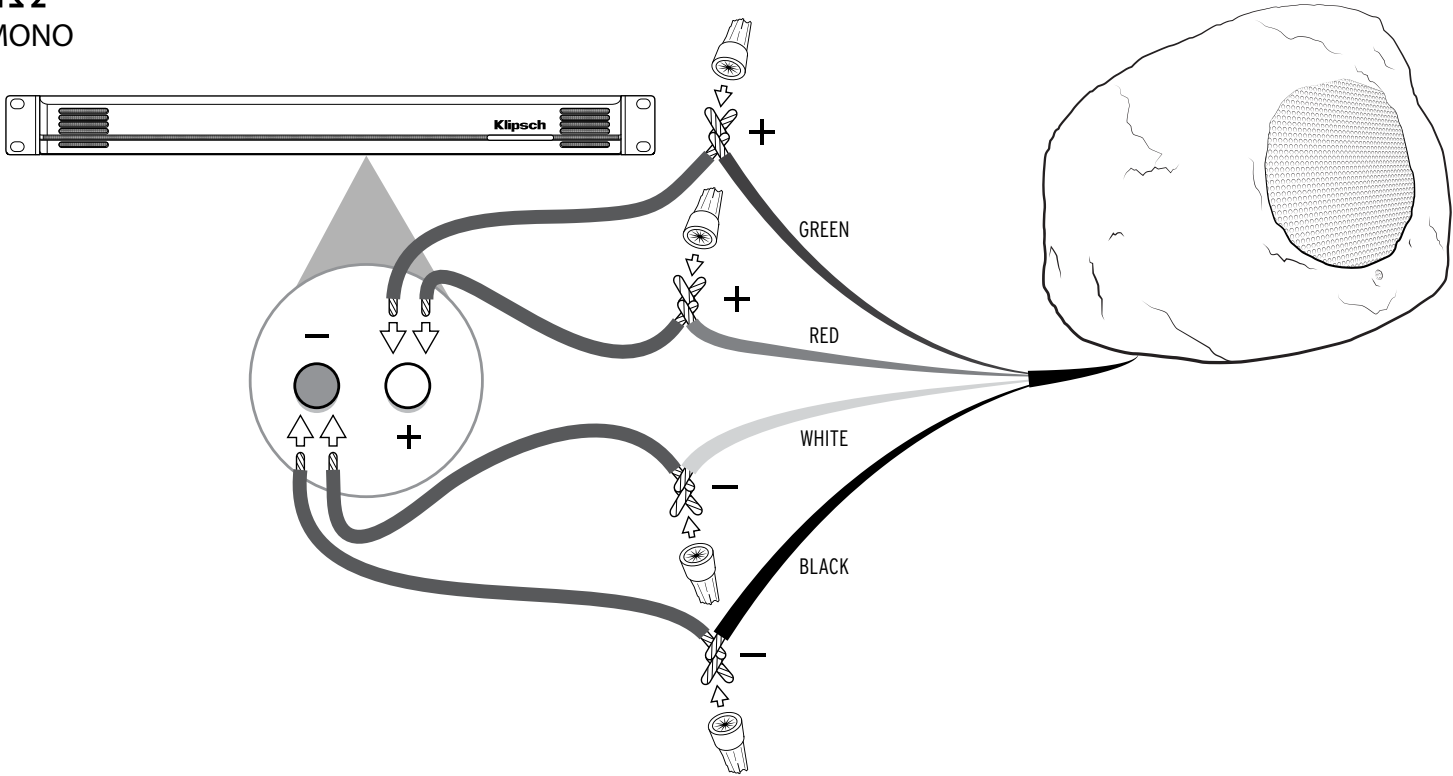

70 VOLT

CONNECTIONS - PRO-10SW-RK

CONNECTIONS • CONNEXIONS • CONEXIONES • ANSCHLÜSSE • CONNESSIONI • CONEXÕES • 连接

8Ω
STEREO

CONNECTIONS - PRO-10SW-RK

CONNECTIONS • CONNEXIONS • CONEXIONES • ANSCHLÜSSE • CONNESSIONI • CONEXÕES • 连接

4Ω
MONO

CONNECTIONS - PRO-10SW-RK

CONNECTIONS • CONNEXIONS • CONEXIONES • ANSCHLÜSSE • CONNESSIONI • CONEXÕES • 连接

70V/100V
MONO

Klipsch®

KEEPERS OF THE SOUND™

3502 WOODVIEW TRACE, INDIANAPOLIS, IN, USA

KLIPSCH.COM