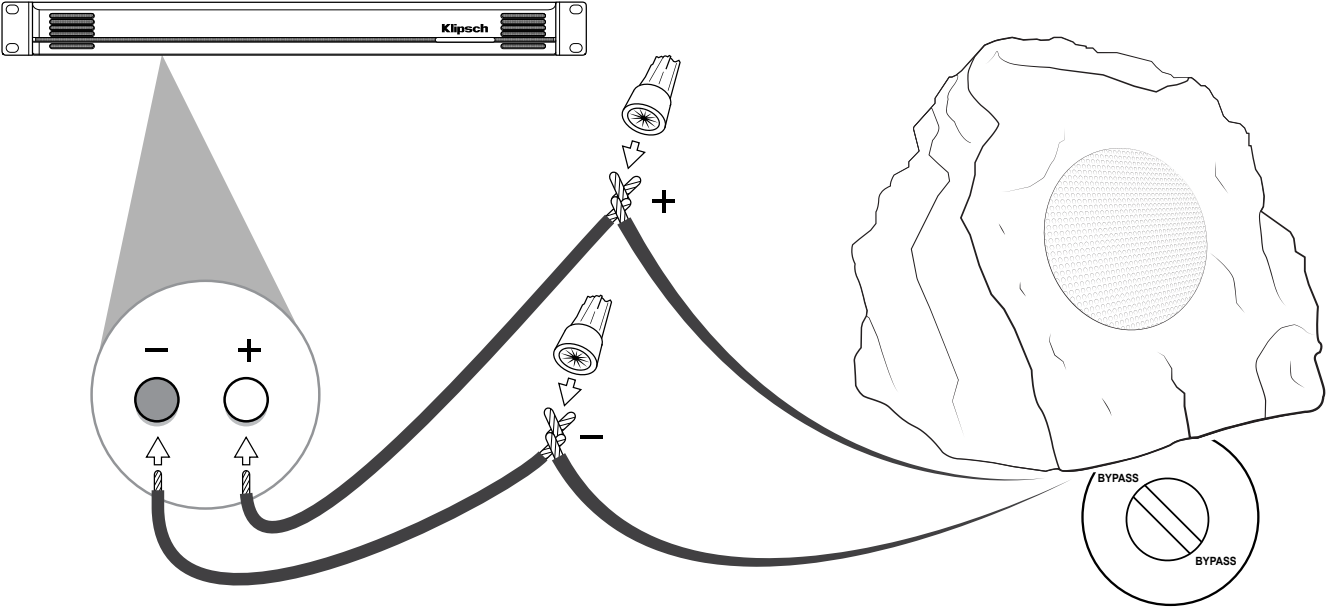

CONNECTIONS - PRO-500T-RK / PRO-650T-RK

CONNECTIONS • CONNEXIONS • CONEXIONES • ANSCHLÜSSE • CONNESSIONI • CONEXÕES • 连接

8Ω