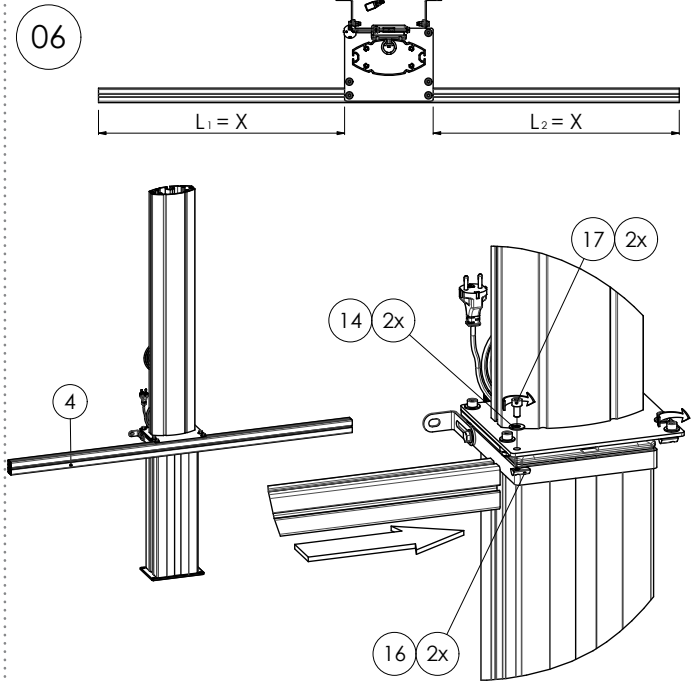

MOUNTING INSTRUCTIONS

152.1000-77~101 Floor lift mini for Interactive Whiteboard 77 – 101 inch

MOUNTING INSTRUCTIONS

152.1000-77~101 Floor lift mini for Interactive Whiteboard 77 – 101 inch

MOUNTING INSTRUCTIONS

152.1000-77~101 Floor lift mini for Interactive Whiteboard 77 – 101 inch

MOUNTING INSTRUCTIONS

152.1000-77~101 Floor lift mini for Interactive Whiteboard 77 – 101 inch

MOUNTING INSTRUCTIONS

152.1000-77~101 Floor lift mini for Interactive Whiteboard 77 – 101 inch