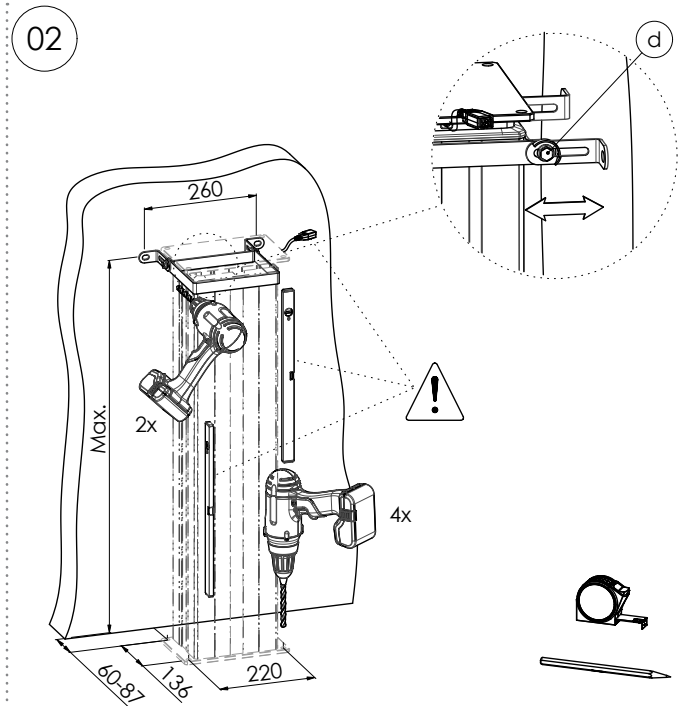

MOUNTING INSTRUCTIONS

152.1000-77~101 Floor lift mini for Interactive Whiteboard 77 – 101 inch

MOUNTING INSTRUCTIONS

152.1000-77~101 Floor lift mini for Interactive Whiteboard 77 – 101 inch

MOUNTING INSTRUCTIONS

152.1000-77~101 Floor lift mini for Interactive Whiteboard 77 – 101 inch

MOUNTING INSTRUCTIONS

152.1000-77~101 Floor lift mini for Interactive Whiteboard 77 – 101 inch

MOUNTING INSTRUCTIONS

152.1000-77~101 Floor lift mini for Interactive Whiteboard 77 – 101 inch