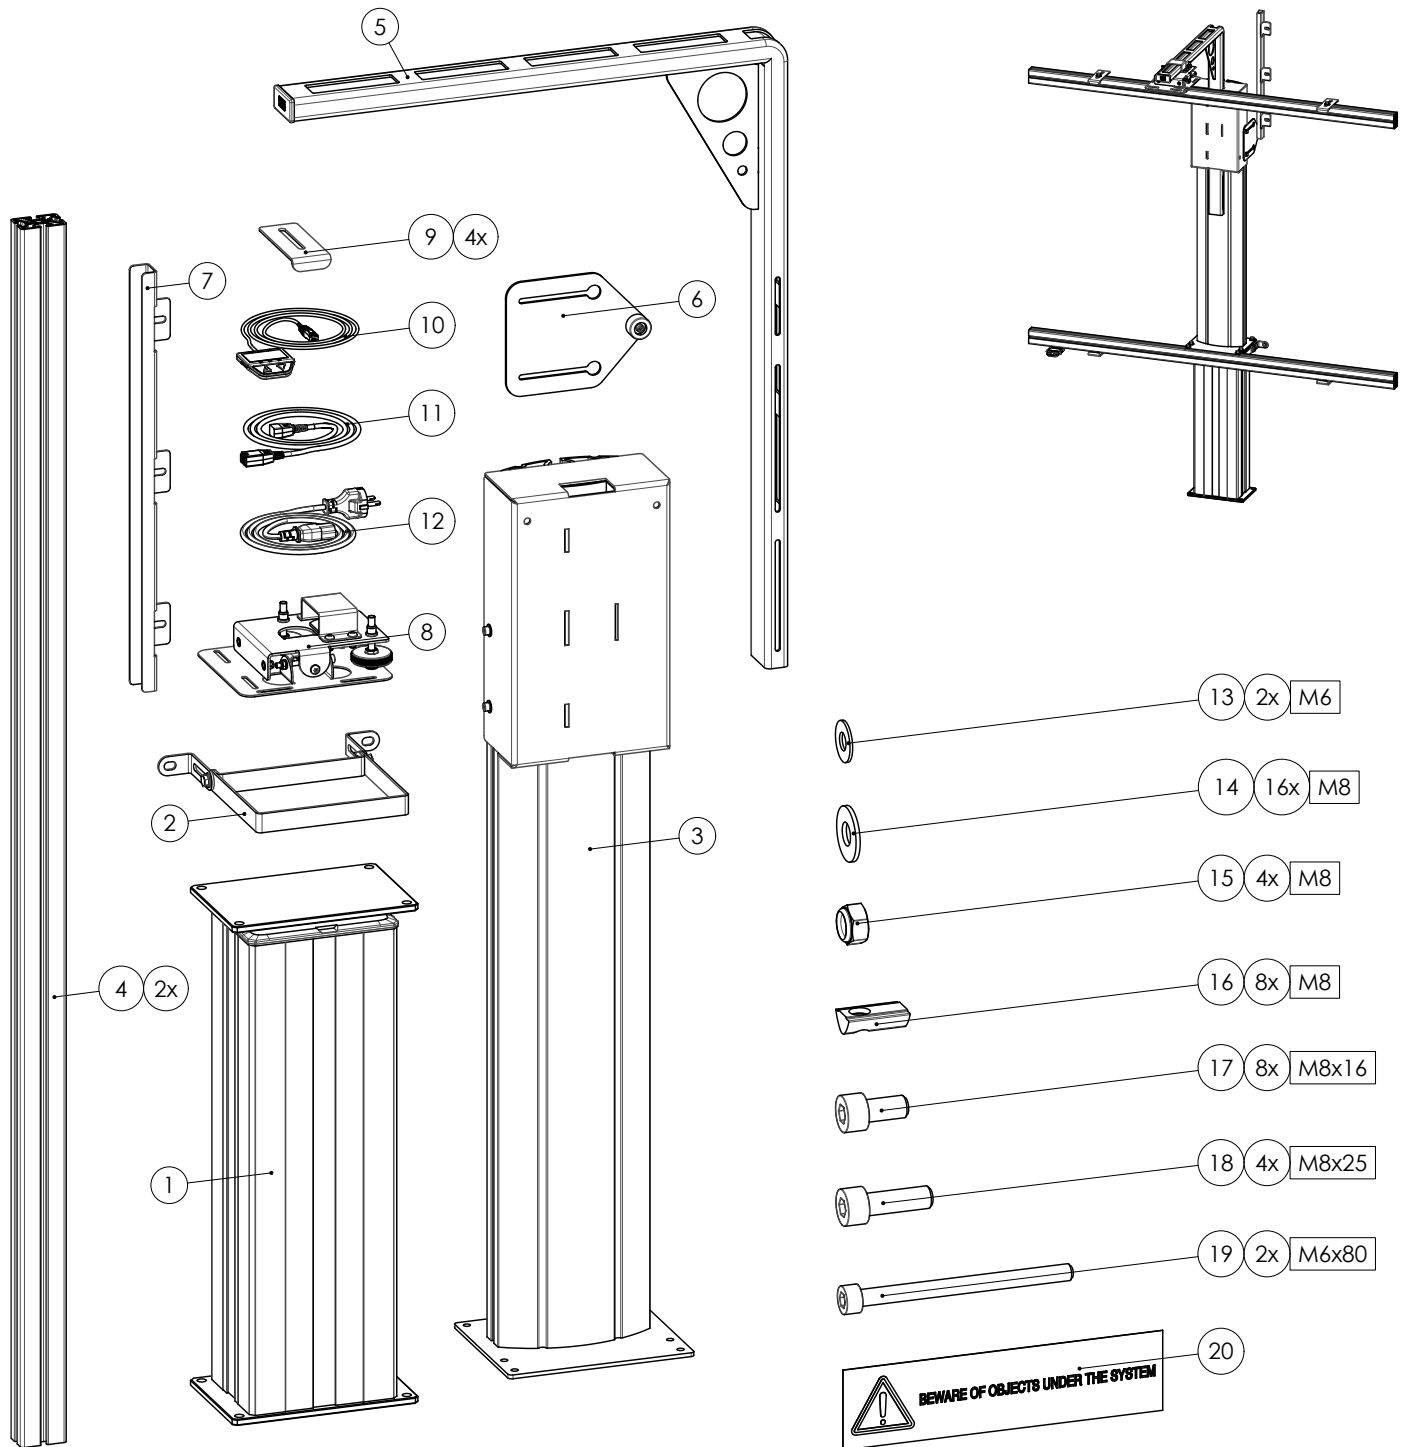

MOUNTING INSTRUCTIONS

152.1000-77~101 Floor lift mini for Interactive Whiteboard 77 – 101 inch

MOUNTING INSTRUCTIONS

152.1000-77~101 Floor lift mini for Interactive Whiteboard 77 – 101 inch

MOUNTING INSTRUCTIONS

152.1000-77~101 Floor lift mini for Interactive Whiteboard 77 – 101 inch

MOUNTING INSTRUCTIONS

152.1000-77~101 Floor lift mini for Interactive Whiteboard 77 – 101 inch

MOUNTING INSTRUCTIONS

152.1000-77~101 Floor lift mini for Interactive Whiteboard 77 – 101 inch