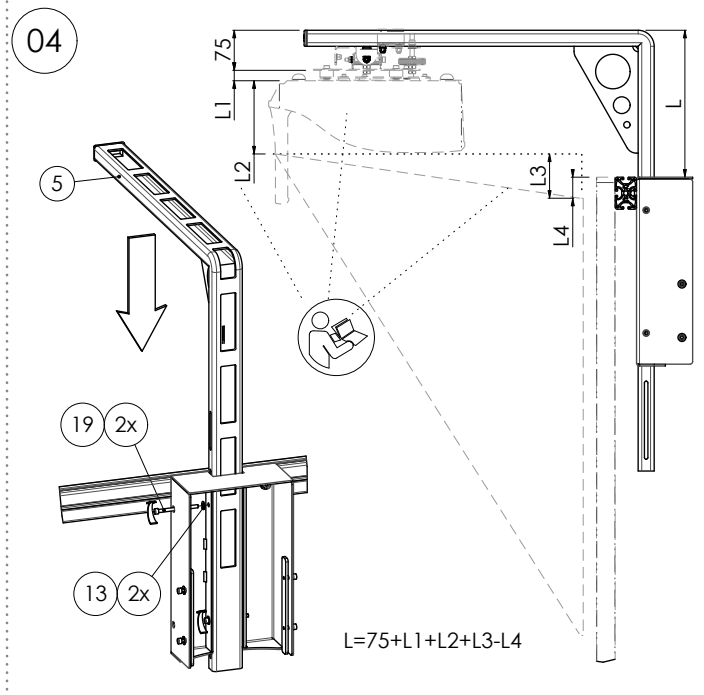

MOUNTING INSTRUCTIONS

152.1000-77~101 Floor lift mini for Interactive Whiteboard 77 – 101 inch

MOUNTING INSTRUCTIONS

152.1000-77~101 Floor lift mini for Interactive Whiteboard 77 – 101 inch

MOUNTING INSTRUCTIONS

152.1000-77~101 Floor lift mini for Interactive Whiteboard 77 – 101 inch

MOUNTING INSTRUCTIONS

152.1000-77~101 Floor lift mini for Interactive Whiteboard 77 – 101 inch

MOUNTING INSTRUCTIONS

152.1000-77~101 Floor lift mini for Interactive Whiteboard 77 – 101 inch