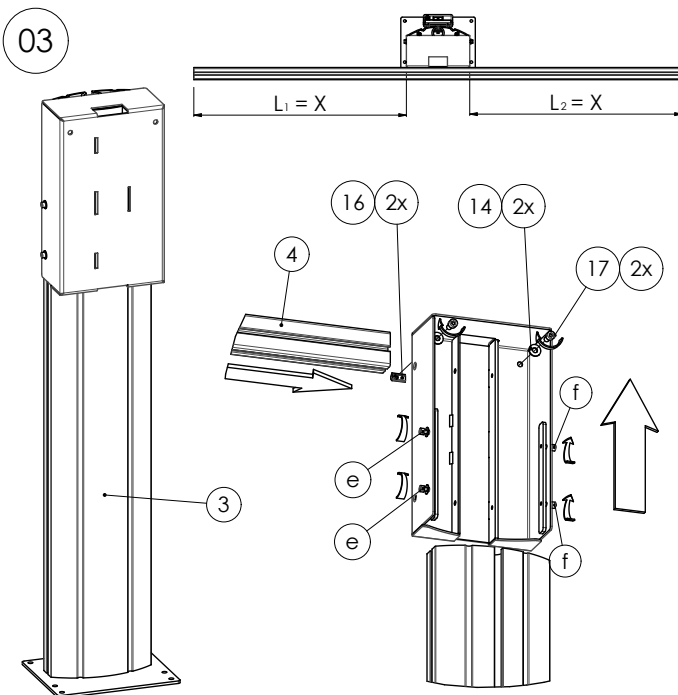

MOUNTING INSTRUCTIONS

152.1000-77~101 Floor lift mini for Interactive Whiteboard 77 – 101 inch

MOUNTING INSTRUCTIONS

152.1000-77~101 Floor lift mini for Interactive Whiteboard 77 – 101 inch

MOUNTING INSTRUCTIONS

152.1000-77~101 Floor lift mini for Interactive Whiteboard 77 – 101 inch

MOUNTING INSTRUCTIONS

152.1000-77~101 Floor lift mini for Interactive Whiteboard 77 – 101 inch

MOUNTING INSTRUCTIONS

152.1000-77~101 Floor lift mini for Interactive Whiteboard 77 – 101 inch