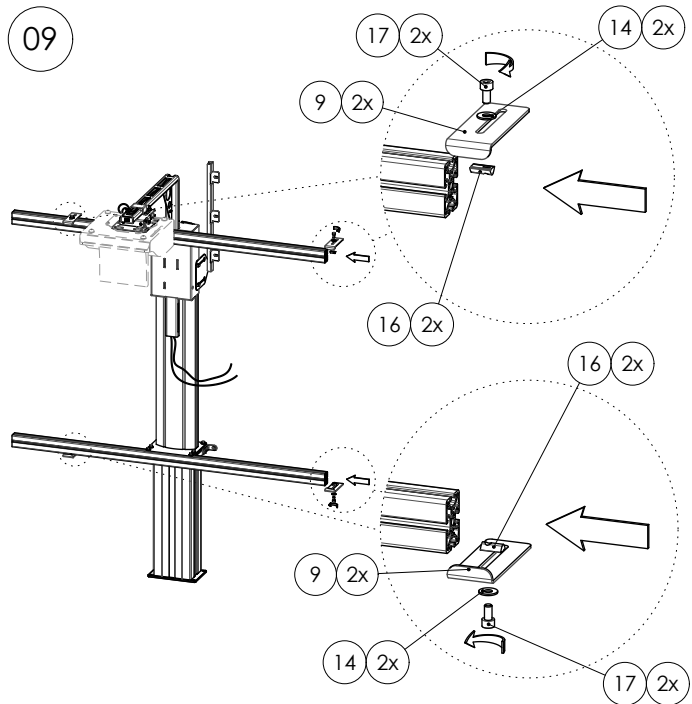

MOUNTING INSTRUCTIONS

152.1000-77~101 Floor lift mini for Interactive Whiteboard 77 – 101 inch

MOUNTING INSTRUCTIONS

152.1000-77~101 Floor lift mini for Interactive Whiteboard 77 – 101 inch

MOUNTING INSTRUCTIONS

152.1000-77~101 Floor lift mini for Interactive Whiteboard 77 – 101 inch

MOUNTING INSTRUCTIONS

152.1000-77~101 Floor lift mini for Interactive Whiteboard 77 – 101 inch

MOUNTING INSTRUCTIONS

152.1000-77~101 Floor lift mini for Interactive Whiteboard 77 – 101 inch