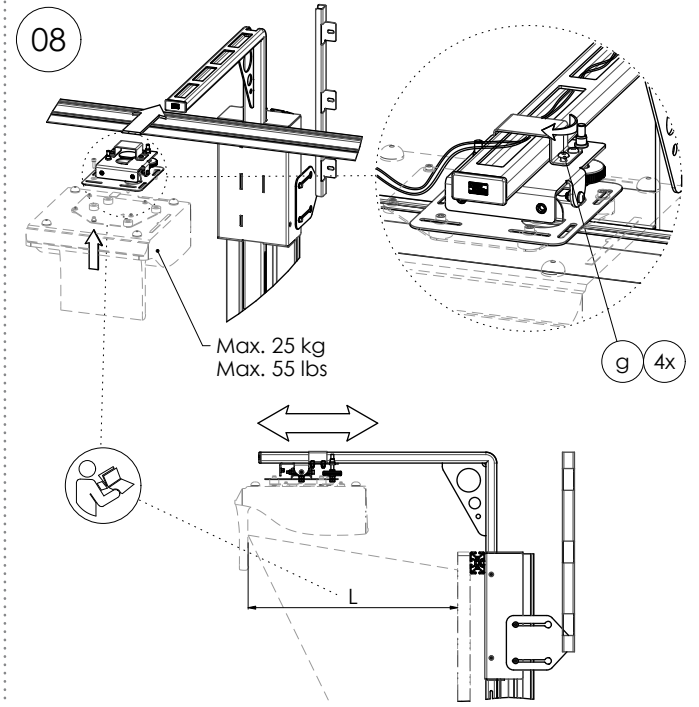

MOUNTING INSTRUCTIONS

152.1000-77~101 Floor lift mini for Interactive Whiteboard 77 – 101 inch

MOUNTING INSTRUCTIONS

152.1000-77~101 Floor lift mini for Interactive Whiteboard 77 – 101 inch

MOUNTING INSTRUCTIONS

152.1000-77~101 Floor lift mini for Interactive Whiteboard 77 – 101 inch

MOUNTING INSTRUCTIONS

152.1000-77~101 Floor lift mini for Interactive Whiteboard 77 – 101 inch

MOUNTING INSTRUCTIONS

152.1000-77~101 Floor lift mini for Interactive Whiteboard 77 – 101 inch