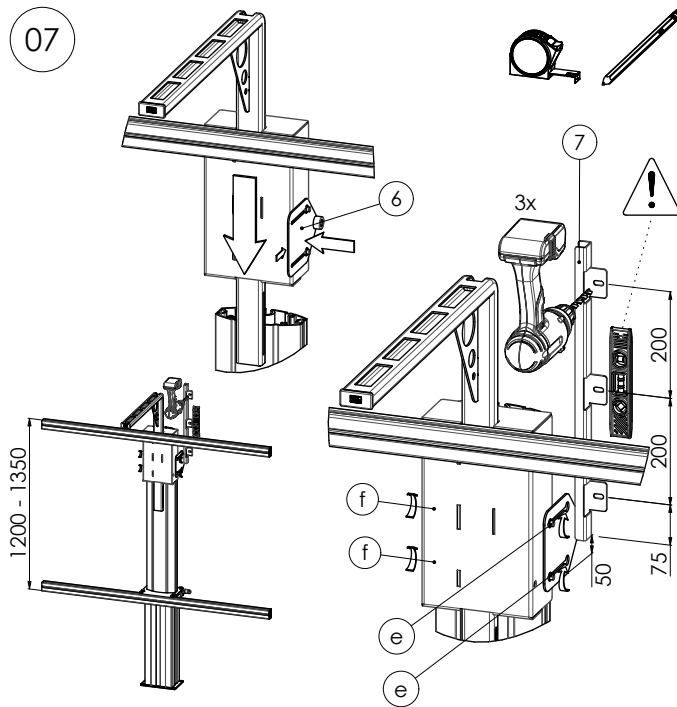

MOUNTING INSTRUCTIONS

152.1000-77~101 Floor lift mini for Interactive Whiteboard 77 – 101 inch

MOUNTING INSTRUCTIONS

152.1000-77~101 Floor lift mini for Interactive Whiteboard 77 – 101 inch

MOUNTING INSTRUCTIONS

152.1000-77~101 Floor lift mini for Interactive Whiteboard 77 – 101 inch

MOUNTING INSTRUCTIONS

152.1000-77~101 Floor lift mini for Interactive Whiteboard 77 – 101 inch

MOUNTING INSTRUCTIONS

152.1000-77~101 Floor lift mini for Interactive Whiteboard 77 – 101 inch