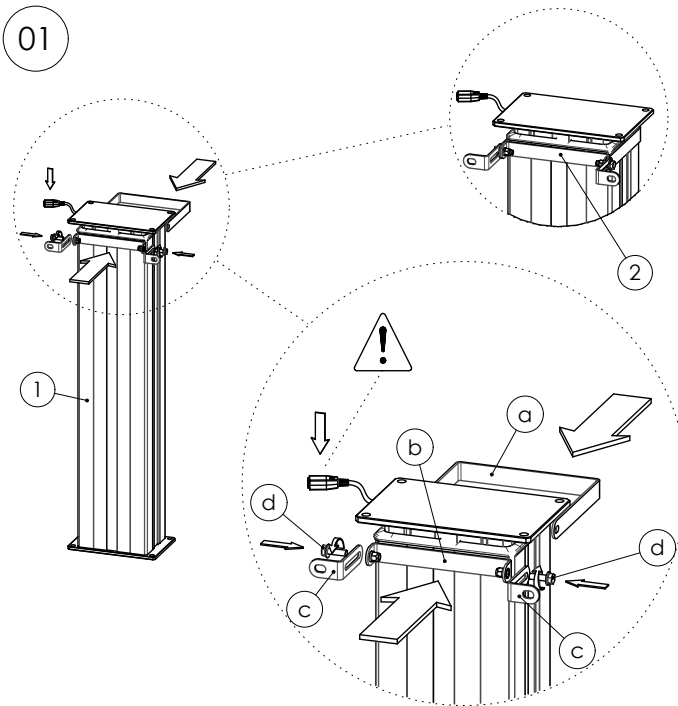

MOUNTING INSTRUCTIONS

152.1000-77~101 Floor lift mini for Interactive Whiteboard 77 – 101 inch

MOUNTING INSTRUCTIONS

152.1000-77~101 Floor lift mini for Interactive Whiteboard 77 – 101 inch

MOUNTING INSTRUCTIONS

152.1000-77~101 Floor lift mini for Interactive Whiteboard 77 – 101 inch

MOUNTING INSTRUCTIONS

152.1000-77~101 Floor lift mini for Interactive Whiteboard 77 – 101 inch

MOUNTING INSTRUCTIONS

152.1000-77~101 Floor lift mini for Interactive Whiteboard 77 – 101 inch