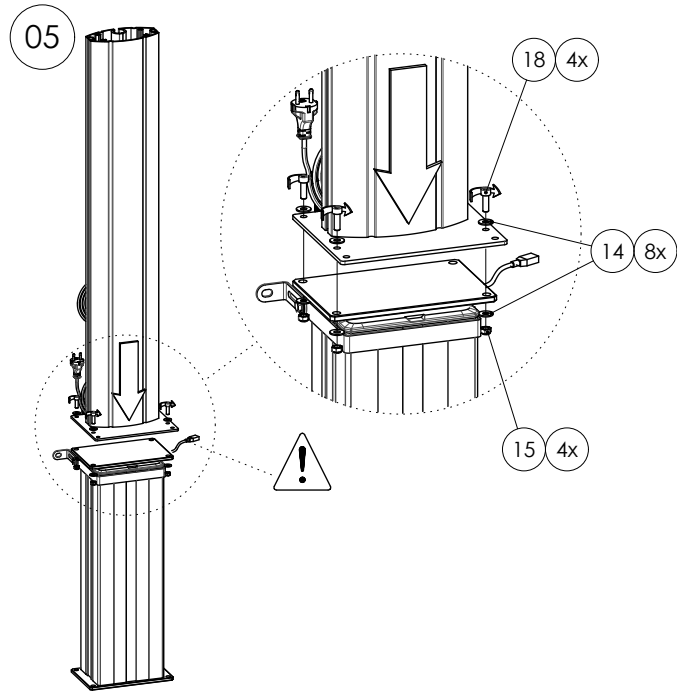

MOUNTING INSTRUCTIONS

152.1000-77~101 Floor lift mini for Interactive Whiteboard 77 – 101 inch

MOUNTING INSTRUCTIONS

152.1000-77~101 Floor lift mini for Interactive Whiteboard 77 – 101 inch

MOUNTING INSTRUCTIONS

152.1000-77~101 Floor lift mini for Interactive Whiteboard 77 – 101 inch

MOUNTING INSTRUCTIONS

152.1000-77~101 Floor lift mini for Interactive Whiteboard 77 – 101 inch

MOUNTING INSTRUCTIONS

152.1000-77~101 Floor lift mini for Interactive Whiteboard 77 – 101 inch