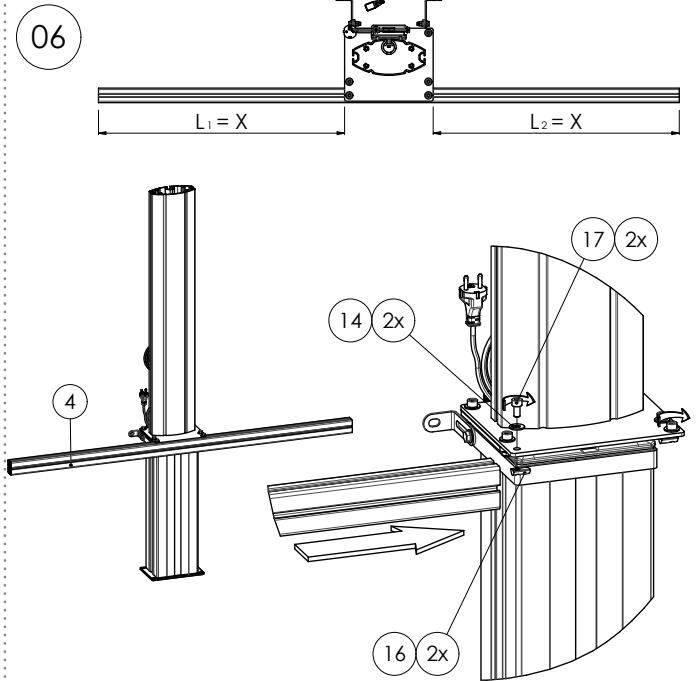

MOUNTING INSTRUCTIONS

152.1000-77~101 Floor lift mini for Interactive Whiteboard 77 – 101 inch