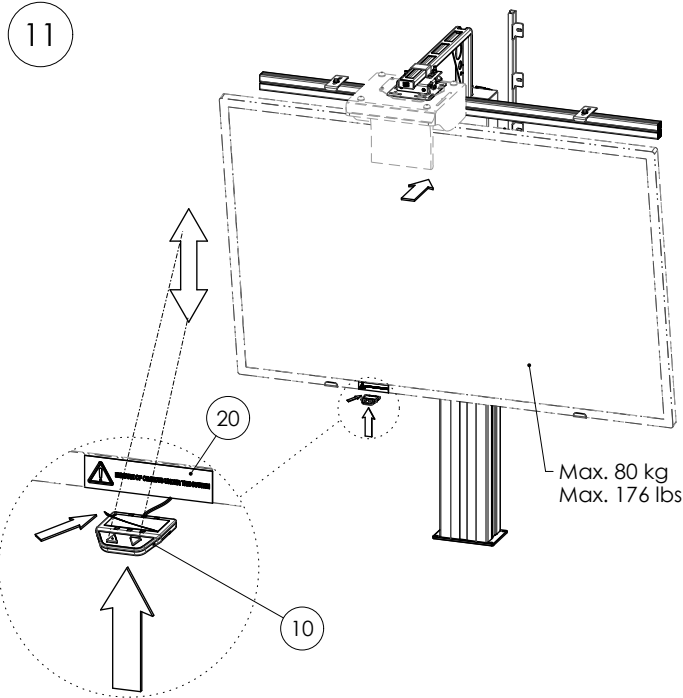

MOUNTING INSTRUCTIONS

152.1000-77~101 Floor lift mini for Interactive Whiteboard 77 – 101 inch