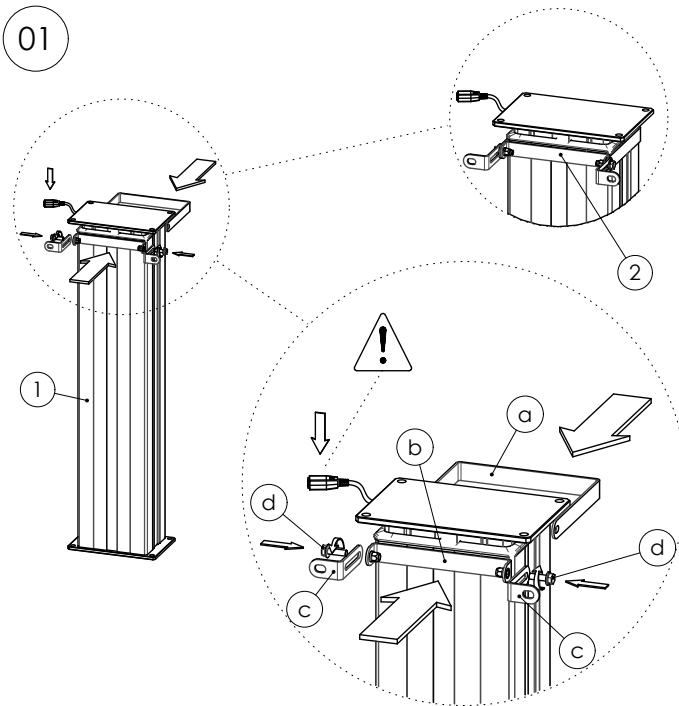

MOUNTING INSTRUCTIONS

152.1000-77~101 Floor lift mini for Interactive Whiteboard 77 – 101 inch