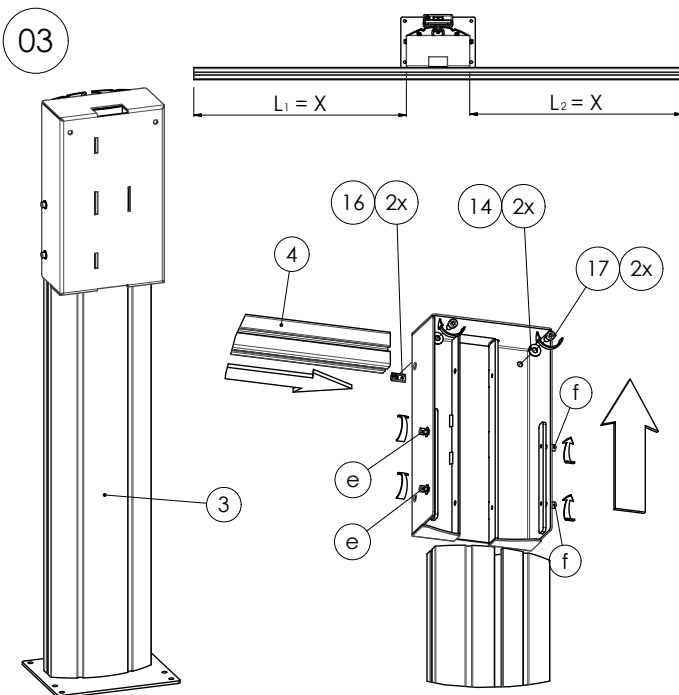

# MOUNTING INSTRUCTIONS

152.1000-77~101 Floor lift mini for Interactive Whiteboard 77 – 101 inch

## 152.1000-77~101 Floor lift mini for Interactive Whiteboard 77 – 101 inch