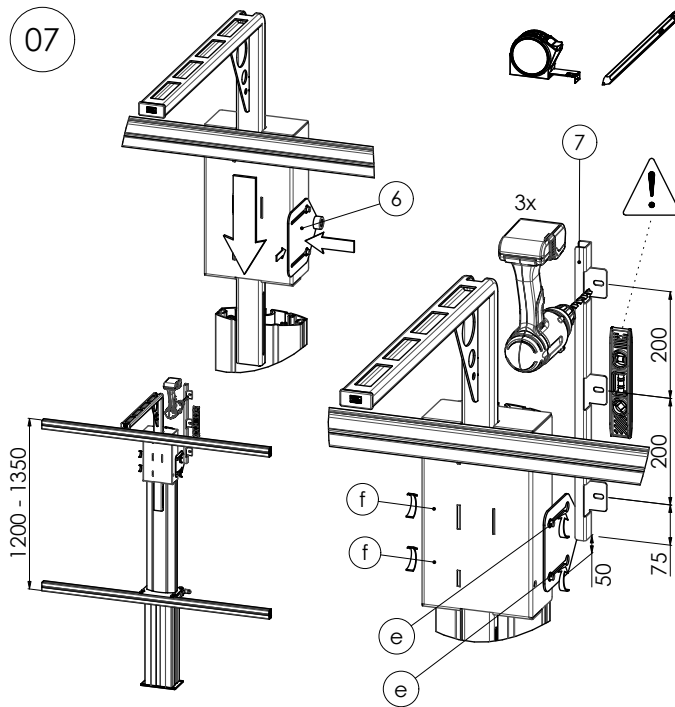

## 152.1000-77~101 Floor lift mini for Interactive Whiteboard 77 – 101 inch

# MOUNTING INSTRUCTIONS

152.1000-77~101 Floor lift mini for Interactive Whiteboard 77 – 101 inch