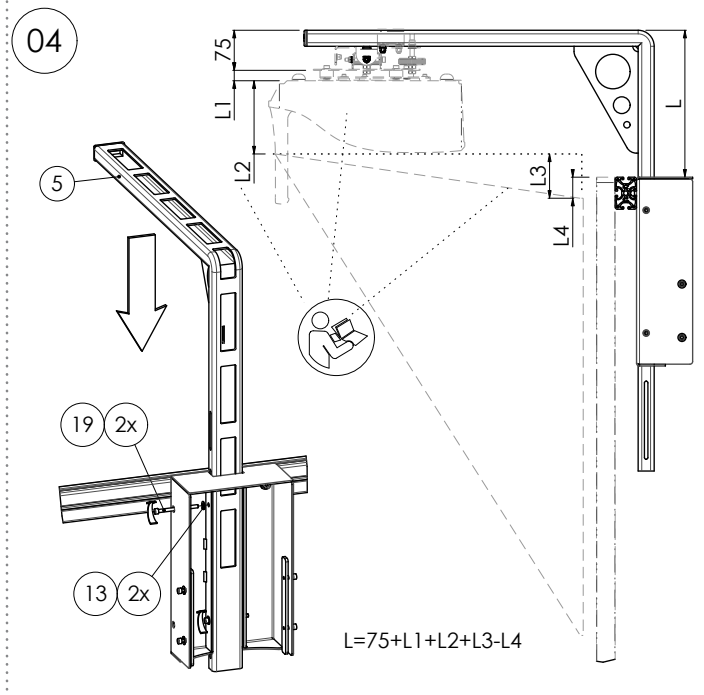

# MOUNTING INSTRUCTIONS

152.1000-77~101 Floor lift mini for Interactive Whiteboard 77 – 101 inch

## 152.1000-77~101 Floor lift mini for Interactive Whiteboard 77 – 101 inch