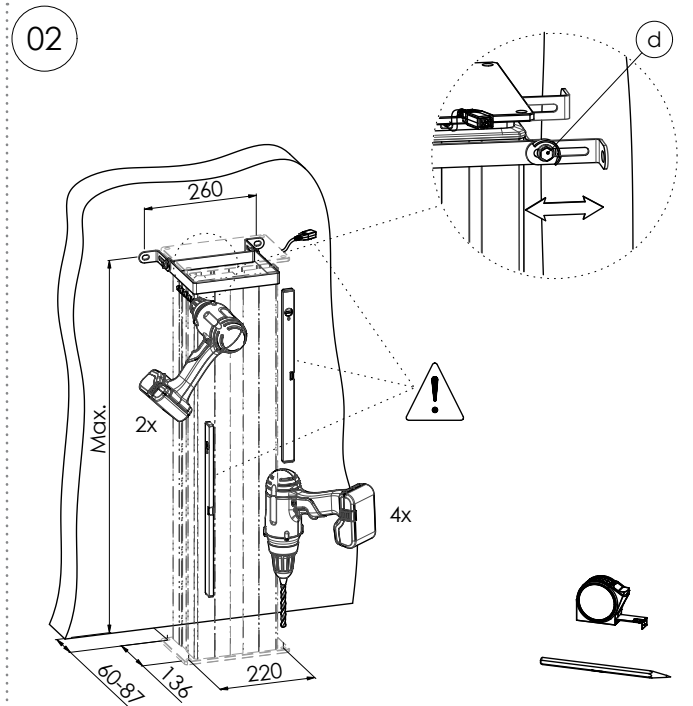

# MOUNTING INSTRUCTIONS

152.1000-77~101 Floor lift mini for Interactive Whiteboard 77 – 101 inch

## 152.1000-77~101 Floor lift mini for Interactive Whiteboard 77 – 101 inch