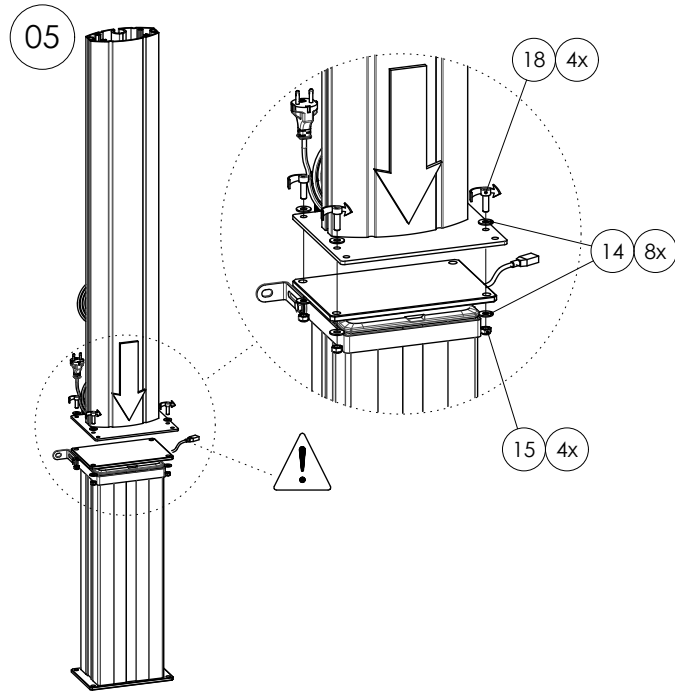

MOUNTING INSTRUCTIONS

152.1000-77~101 Floor lift mini for Interactive Whiteboard 77 – 101 inch