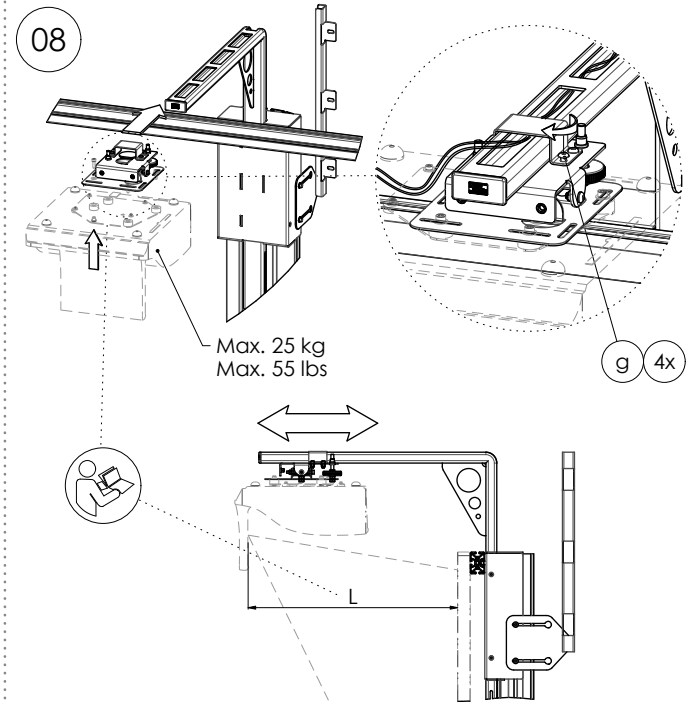

MOUNTING INSTRUCTIONS

152.1000-77~101 Floor lift mini for Interactive Whiteboard 77 – 101 inch