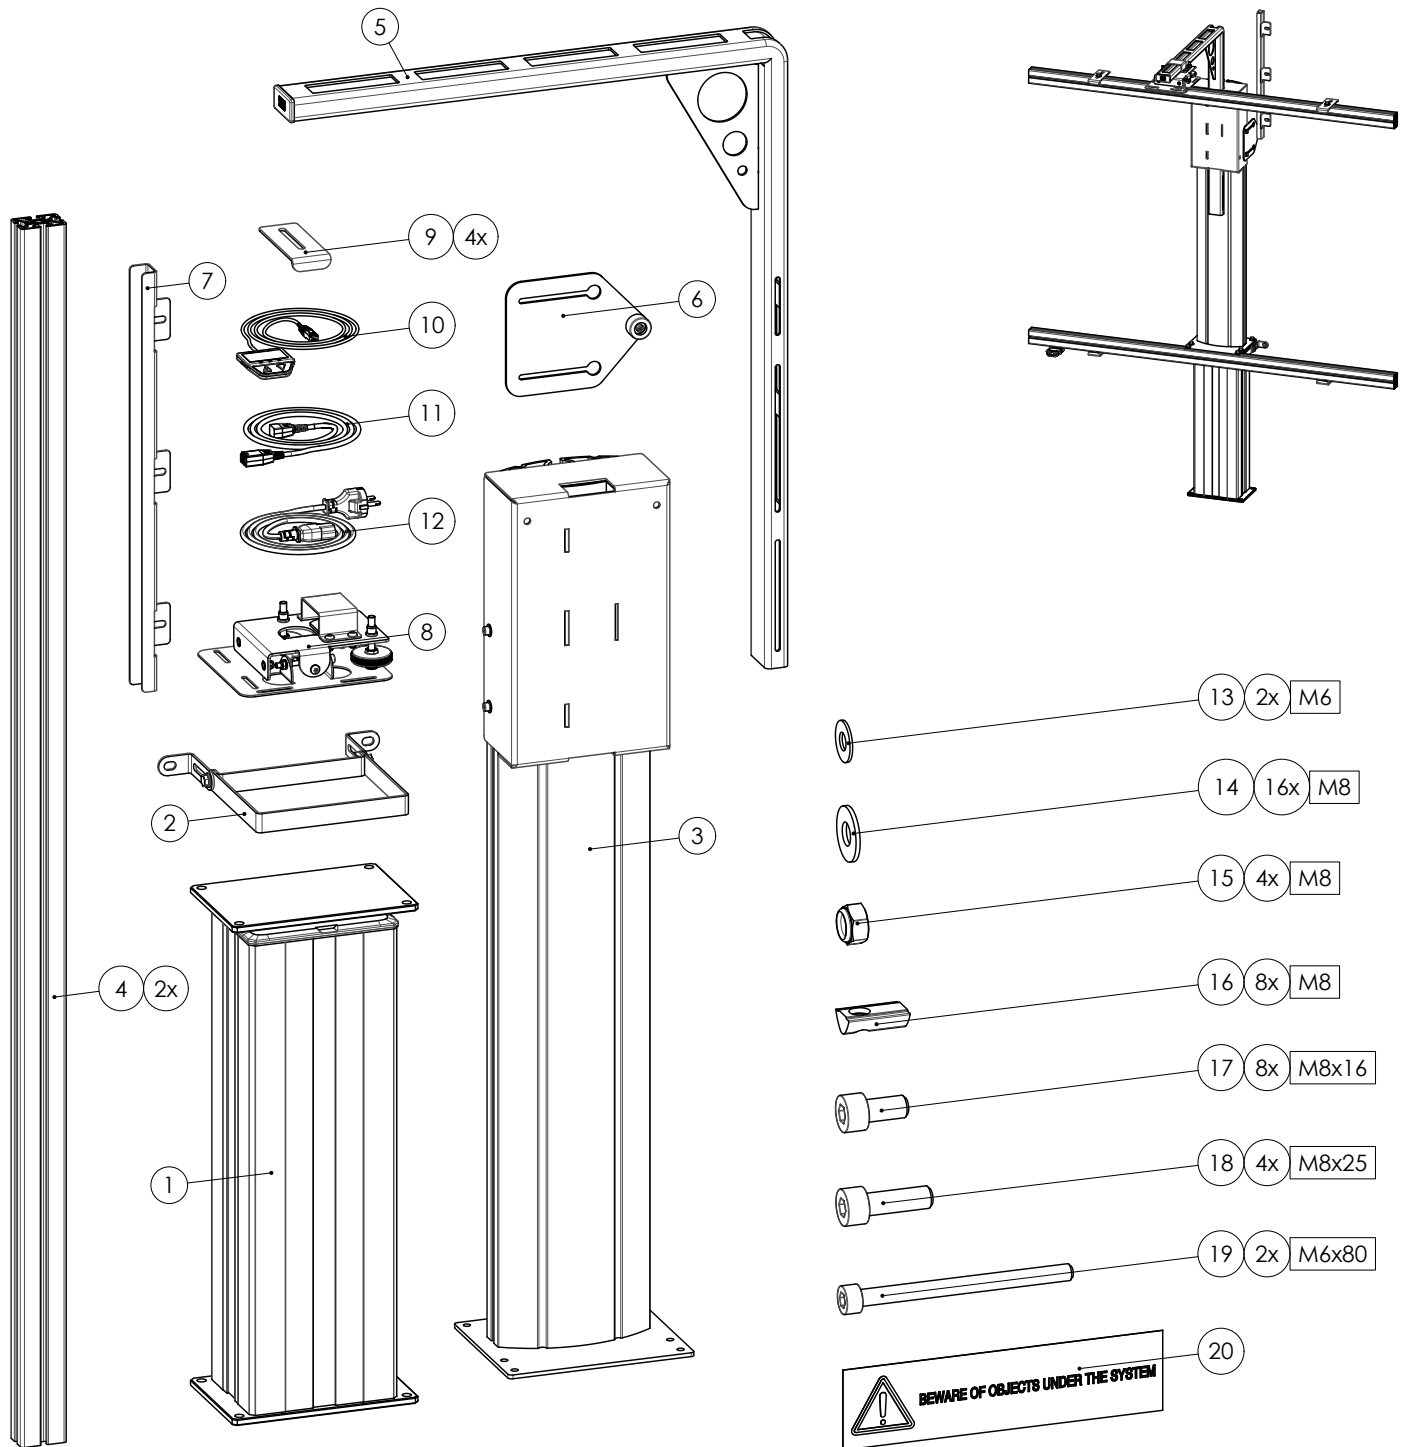

# MOUNTING INSTRUCTIONS

152.1000-77~101 Floor lift mini for Interactive Whiteboard 77 – 101 inch

## 152.1000-77~101 Floor lift mini for Interactive Whiteboard 77 – 101 inch