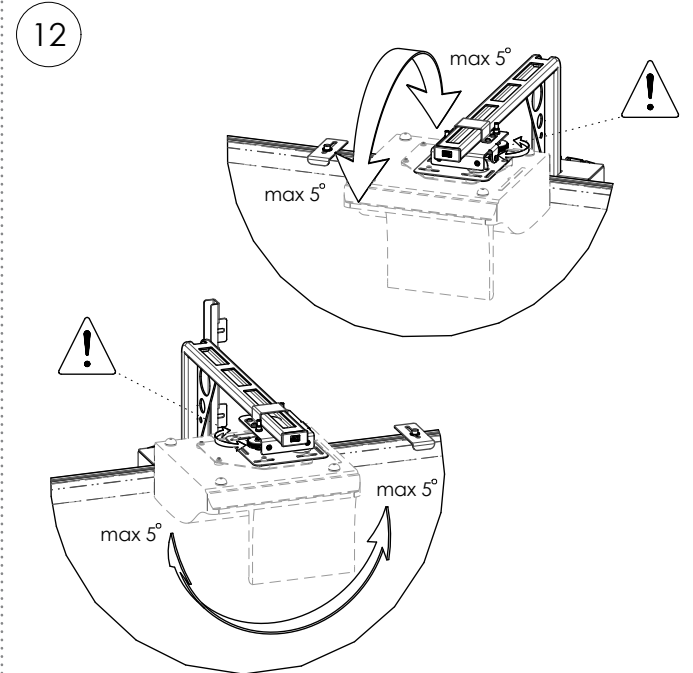

MOUNTING INSTRUCTIONS

152.1000-77~101 Floor lift mini for Interactive Whiteboard 77 – 101 inch