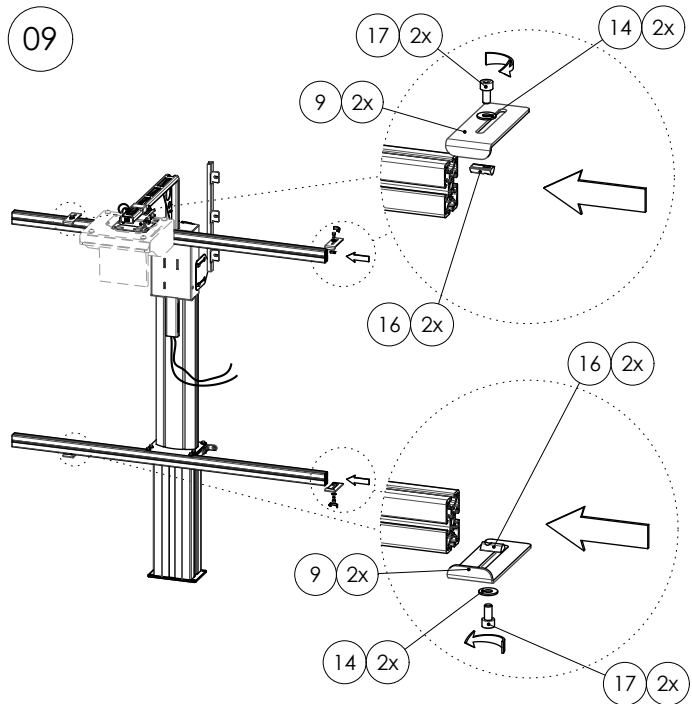

MOUNTING INSTRUCTIONS

152.1000-77~101 Floor lift mini for Interactive Whiteboard 77 – 101 inch