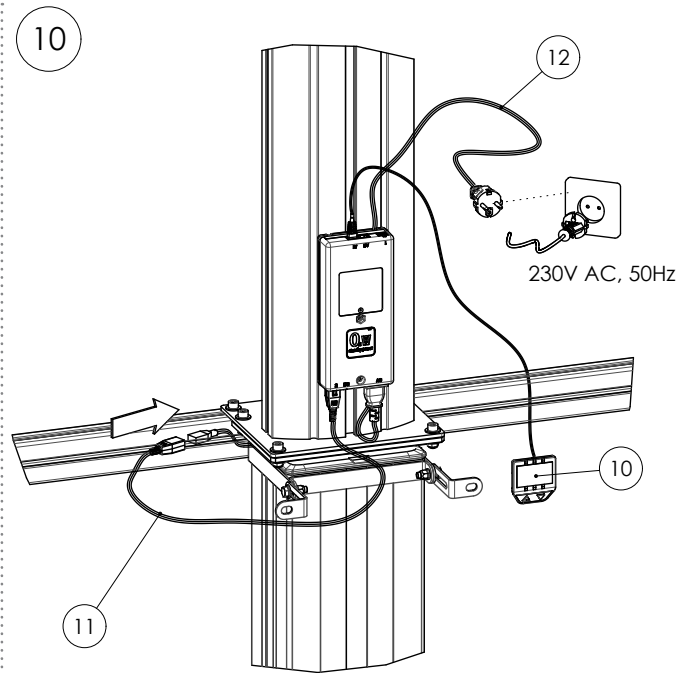

MOUNTING INSTRUCTIONS

152.1000-77~101 Floor lift mini for Interactive Whiteboard 77 – 101 inch