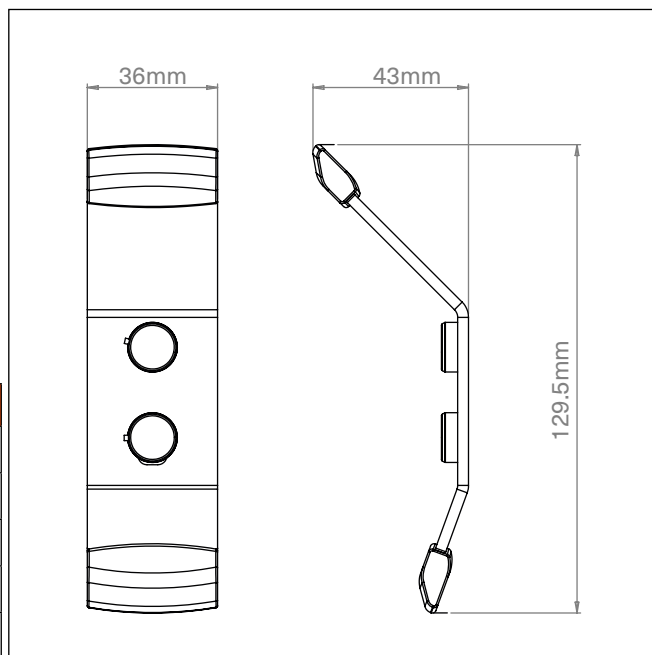

Outdoor/Indoor Wall Mount for Sonos Move

- Precision engineered in high grade-steel.
- Fixing hardware included for brick/masonry and wood/studwork.
- UV resistant silicone rubber caps protect the speaker.
- Easy and quick installation.
- Sonos Move can be easily mounted and removed.
- Compliments colour of Sonos Move speakers.

| MILLIMETRES/KILOGRAMS | HEIGHT | WIDTH | DEPTH | WEIGHT | |
|-----------------------|--|--------|-------|--------|--------|
| Product Size | 129.5 | 36 | 43 | 0.125 | |
| MILLIMETRES/KILOGRAMS | QTY | LENGTH | WIDTH | HEIGHT | WEIGHT |
| Retail Carton | 1 | 140 | 72 | 40 | 0.154 |
| Inner Transit | 10 | 204 | 166 | 188 | 1.66 |
| Outer Transit | 40 | 428 | 358 | 214 | 6.96 |
| Country of Origin | UK | | | | |
| Carton Contents: | Wall bracket, Wall fixings, Instructions | | | | |