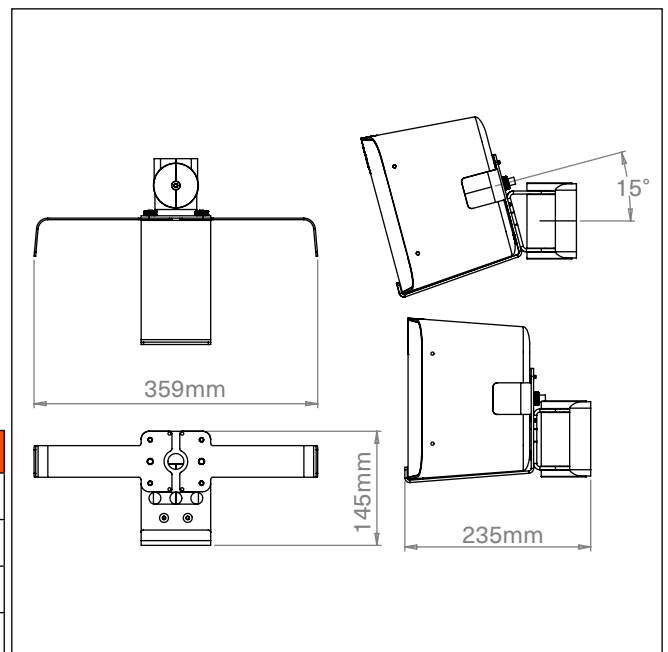

## Premium Wall Mount for Sonos Five and Play:5

- Best in class premium wall mount designed in the UK.
- Precision engineered laser cut steel.
- Secure tight mounting holds the speaker perfectly.
- Fixing hardware included for Wood/Studwork and Brick/Masonry fixings.
- Quick, easy installation and adjustment with discrete cable management.
- Holds speaker horizontally.
- Sonos speaker can be set at the perfect listening angle for any room.
- Swivels up to 30 degrees to either left or right and can tilt to 15 degrees.
- Available in black and white matching colour finish to the Sonos Five and Play:5.

MILLIMETRES/KILOGRAMS	HEIGHT	WIDTH	DEPTH	WEIGHT	
Product Size	145	359	235	1.84	
MILLIMETRES/KILOGRAMS	QTY	LENGTH	WIDTH	HEIGHT	WEIGHT
Carton	1	545	321	102	2.16
Outer Transit	1	545	321	102	2.16
Country of Origin	UK				
Carton Contents:	Wall Mount, Instructions				

CODE	NAME	EAN CODE
MS51PB	Premium Wall Mount for Sonos Five and Play:5 Black	5060888130164
MS51PW	Premium Wall Mount for Sonos Five and Play:5 White	5060888130171